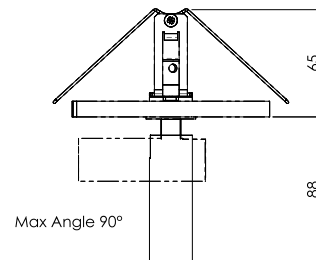

INSTALLATION KIT

REF N° 680 01 027 standard holesaw Ø 27 mm