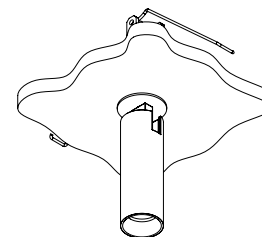

INSTALLATION KIT

REF N° 680 01 027 standard holesaw Ø 27 mm