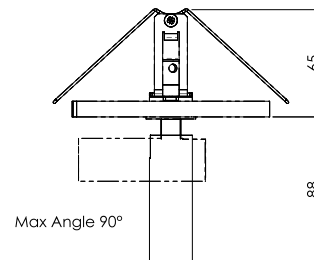

230V/50Hz - - current controlled
 - - IP20 - 1050mA - dimmable

INSTALLATION KIT

REF N° 680 01 027 standard holesaw Ø 27 mm

BEAM ANGLES

STANDARD (included) beam angle 12°
REF N° 203 20 008 (option) beam angle 8°