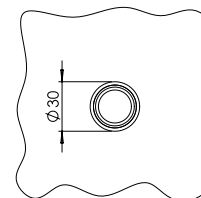

200CENT ROUND 500LM SWING 90 TRIM IP54

BATHROOM - SALLE DE BAINS

Adjustable 0° - 90°

Ø27 mm - h = 70 mm

Material: Aluminium

200CENT ROUND SWING 90 500LM CRI 92

2200°K	2700°K	3000°K	4000°K
REF N° 553 28 530	REF N° 553 28 930	REF N° 553 28 830	REF N° 553 28 730

5,9 W - 500LM - 2 step MacAdam - **A+**
Serial wiring - - **CE** - -
Requires remote LED driver - 700mA
Standard Perfectbeam 24° - Optional 44° beam
Ultra low glare (UGR < 13)

REMOTE LED DRIVER ON/OFF

REF N° 697 00 015 min.2W max. 32W

REF N° 697 00 025 min.2W max. 50W

230V/50Hz - - current controlled
 - **CE** - IP20 - 700mA - not dimmable

REMOTE LED DRIVER DIM

REF N° 697 60 040 min.3W max. 60W

1-10V DALI PUSH

REF N° 697 30 015 min 2W max 20W DALI

REF N° 697 60 015 min 2W max 20W 1-10V PUSH

REF N° 697 77 010 min 2W max 10W PHASE DIM

REF N° 697 77 020 min 11W max 20W PHASE DIM

230V/50Hz - - current controlled
 - **CE** - IP20 - 700mA - dimmable