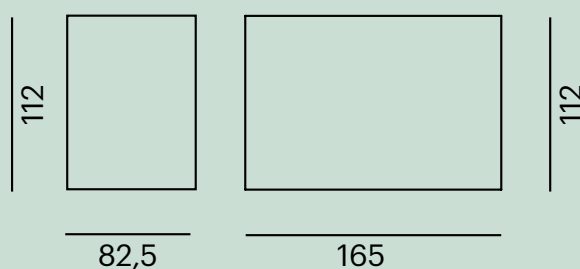

inédit

LIGHTING

Atus

Atus Single Square SD

LED · 220-240V AC · 5W · 3000K · CRI>90 · 440lm
tilting 20° · incl. control unit

472-20019260 **T**
472-20019560 **WM**
472-20019660 **BM**

Atus Double Square SD

LED · 220-240V AC · 10W · 3000K · CRI>90 · 880lm
tilting 20° · incl. control unit

472-20009260 **T**
472-20009560 **WM**
472-20009660 **BM**

Atus Round SD

LED · 220-240V AC · 5W · 3000K · CRI>90 · 440lm
tilting 20° · incl. control unit

472-20029260 **T**
472-20029560 **WM**
472-20029660 **BM**

CE  IP 20

Geometrical forms with
balanced proportions for a
harmonious room.