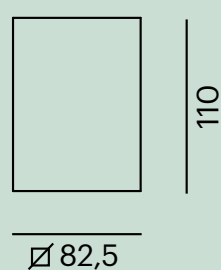

inédit

LIGHTING

Atus

Atus Single Square SD

LED · 220-240V AC · 5W · 3000K · CRI>90 · 440lm
tilting 20° · incl. control unit

472-20019260 **T**
472-20019560 **WM**
472-20019660 **BM**

Atus Double Square SD

LED · 220-240V AC · 10W · 3000K · CRI>90 · 880lm
tilting 20° · incl. control unit

472-20009260 **T**
472-20009560 **WM**
472-20009660 **BM**

Atus Round SD

LED · 220-240V AC · 5W · 3000K · CRI>90 · 440lm
tilting 20° · incl. control unit

472-20029260 **T**
472-20029560 **WM**
472-20029660 **BM**

CE  IP 20

Geometrical forms with
balanced proportions for a
harmonious room.