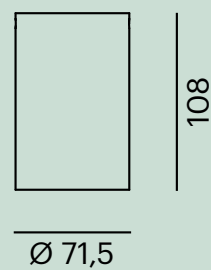

inédit

LIGHTING

Atus

Atus Single Square SD

LED · 220-240V AC · 5W · 3000K · CRI>90 · 440lm
tilting 20° · incl. control unit

472-20019260 **T**
472-20019560 **WM**
472-20019660 **BM**

Atus Double Square SD

LED · 220-240V AC · 10W · 3000K · CRI>90 · 880lm
tilting 20° · incl. control unit

472-20009260 **T**
472-20009560 **WM**
472-20009660 **BM**

Atus Round SD

LED · 220-240V AC · 5W · 3000K · CRI>90 · 440lm
tilting 20° · incl. control unit

472-20029260 **T**
472-20029560 **WM**
472-20029660 **BM**

CE  IP 20

Geometrical forms with
balanced proportions for a
harmonious room.