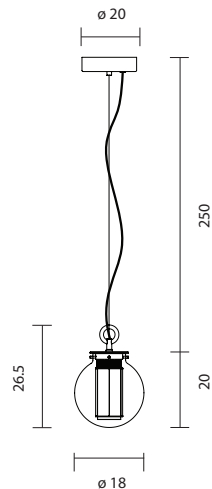

Type: Suspension lamp

Environment: Indoor

Structure: Steel

Diffuser: Glass

Voltage: 230 V

Supply: Terminal strip

Dimmable driver included

Cable length: 250 cm

CE   IP-20

BAI T DI DI
by Neri&Hu, 2014

Suspension lamp. Structure and canopy in bronze electroplated steel. Diffuser in blown transparent, amber and grey glass. Strip led column and dimmable driver included.

Light source: Strip LED 7.7W 2700K 570Lm

BAI T DI DI

114000640976 **amber diffuser**
114000640977 **grey diffuser**
114000640978 **transparent diffuser**

 **1.8 kg**
 **3.2 kg**

CE   IP-20

BAI T MA MA
by Neri&Hu, 2014