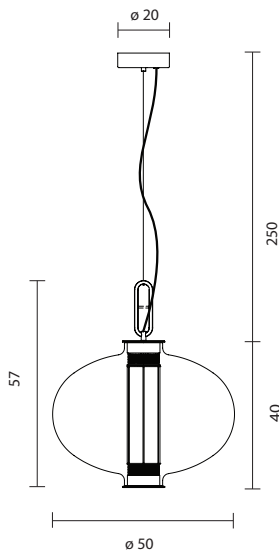

Suspension lamp. Structure and canopy in bronze electroplated steel. Diffuser in blown transparent, amber and grey glass. Strip led column (dimnable driver included) provide ambient light and module led placed at the bottom (connected direct to main) provide direct light.

Type: Suspension lamp

Environment: Indoor

Structure: Steel

Diffuser: Glass

Voltage: 230 V

Supply: Terminal strip

Dimmable driver included

Cable length: 250 cm

Light source: Strip LED 9.6W 2700K 720Lm
+ Module LED \varnothing 70 16.6W 2700K 1350Lm

BAI T MA MA

115000640976 **amber diffuser**

115000640977 **grey diffuser**

115000640978 **transparent diffuser**

7.5 kg
13.7 kg