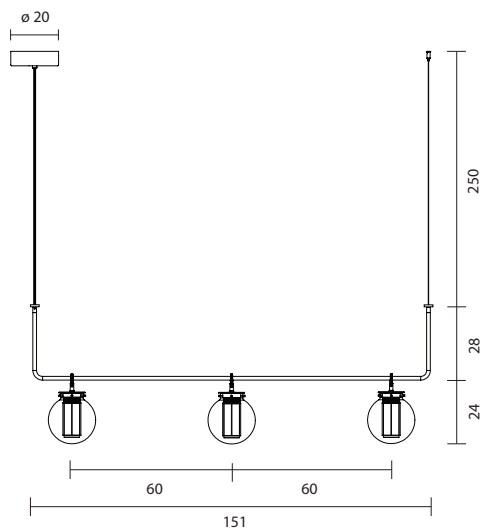

Suspension lamp. Structure and canopy in bronze electroplated steel. Diffuser in blown transparent, amber and grey glass. Strip led column and dimmable driver included.

Type: Suspension lamp

Environment: Indoor

Structure: Steel

Diffuser: Glass

Voltage: 230 V

Supply: Terminal strip

Dimmable driver included

Cable length: 250 cm

Light source: 3 x Strip LED 7.7W 2700K 570Lm

BAI T CHANDELIER III