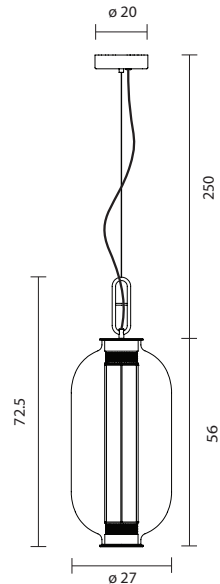

Type: Suspension lamp

Environment: Indoor

Structure: Steel

Diffuser: Glass

Voltage: 230 V

Supply: Terminal strip

Dimmable driver included

Cable length: 250 cm

Light source: Strip LED 15.4W 2700K 1150Lm
+ Module LED ø70 16.6W 2700K 1350Lm

BAI T BA BA

116000640976 **amber diffuser**
116000640977 **grey diffuser**
116000640978 **transparent diffuser**

 **7.6 kg**
14.8 kg

CE   IP-20

BAI T DI DI
by Neri&Hu, 2014

Suspension lamp. Structure and canopy in bronze electroplated steel. Diffuser in blown transparent, amber and grey glass. Strip led column and dimmable driver included.