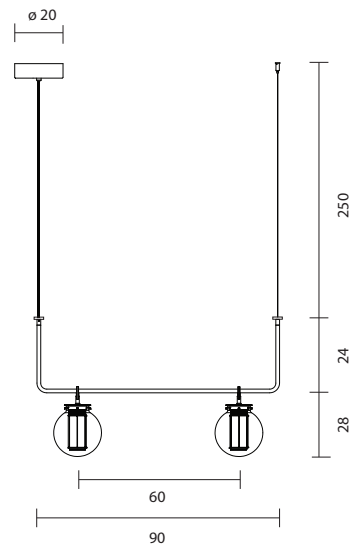

Type: Suspension lamp

Environment: Indoor

Structure: Steel

Diffuser: Glass

Voltage: 230 V

Supply: Terminal strip

Dimmable driver included

Cable length: 250 cm

Light source: 2 x Strip LED 7.7W 2700K 570Lm

BAI T CHANDELIER II

117000640976 **amber diffuser**

117000640977 **grey diffuser**

117000640978 **transparent diffuser**

4.3 kg
6.8 kg

CE IP-20

BAI T CHANDELIER III by Neri&Hu, 2014