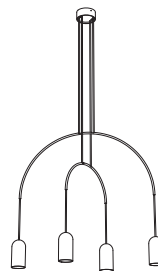

bow II L+S

lamp type	retrofit LED
fitting	E27
max. watt	4 x 15W
voltage	230V
class	1
diameter	880 mm
width	480 mm
height	560 (max 2500) mm
cup	160 x 80 mm

order code	
black	T97H5IZL