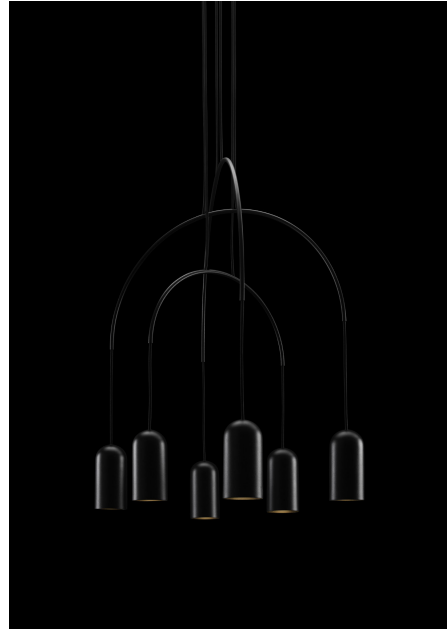

bow

bow II S+M

lamp type	retrofit LED
fitting	E27
max. watt	4 x 15W
voltage	230V
class	1
diameter	680 mm
width	480 mm
height	460 (max 2500) mm
cup	160 x 80 mm

order code	
black	T97H4IZL

bow II S+M mini

lamp type	retrofit LED
fitting	E27
max. watt	4 x 15W
voltage	230V
class	1
diameter	680 mm
width	480 mm
height	460 (max 2500) mm
cup	120 x 60 mm

order code	
black	T97H11IZL

bow II M+L