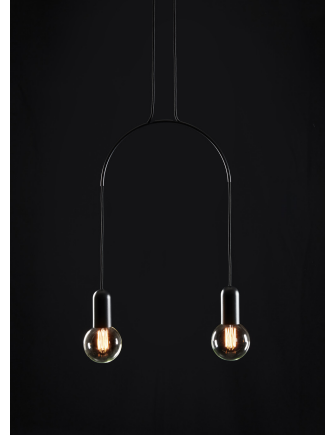

bow

bow I S

lamp type	retrofit LED
fitting	E27
max. watt	2 x 15W
voltage	230V
class	1
diameter	480 mm
height	360 (max 2500) mm
cup	160 x 80 mm

order code	
black	T97H1IZL

bow I S mini

lamp type	retrofit LED
fitting	E27
max. watt	2 x 15W
voltage	230V
class	1
diameter	480 mm
height	360 (max 2500) mm
cup	120 x 60 mm

order code	
black	T97H8IZL

bow I M

lamp type	retrofit LED
fitting	E27
max. watt	2 x 15W
voltage	230V
class	1
diameter	680 mm
height	460 (max 2500) mm
cup	160 x 80 mm

order code	
black	T97H2IZL

bow I M mini

lamp type	retrofit LED
fitting	E27
max. watt	2 x 15W
voltage	230V
class	1
diameter	680 mm
height	460 (max 2500) mm
cup	120 x 60 mm

order code	
black	T97H9IZL

lamp type	retrofit LED
fitting	E27
max. watt	2 x 15W
voltage	230V
class	1
diameter	880 mm
height	560 (max 2500) mm
cup	160 x 80 mm

order code	
black	T97H3IZL

lamp type	retrofit LED
fitting	E27
max. watt	2 x 15W
voltage	230V
class	1
diameter	880 mm
height	560 (max 2500) mm
cup	120 x 60 mm

order code	
black	T97H10IZL