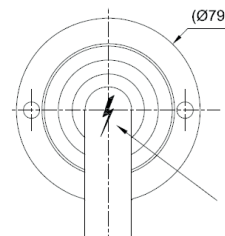

Lamp

Included
Light source Bulb
Number of light sources 1
Soket Type E27
Bulb shape A60
Max Lamp Length 110mm
power consumption 4W
Luminous Flux 470lm
Colour Temp 2700K
CRI 80
Lifetime 15000
Beam angle 360°

Electrical

Swiched No
Battery No
Dimmible No
Dimming Range .
Dimming method .
Supply Frequency 50Hz
Driver/Ballast Voltage .
Efficacy A++

Finishes

 Copper

inédit

LIGHTING

TEKNA

Name **BUTTERFLY 90°**
Number **N081**
Collection **NAUTIC**

General

Location	Outdoor
Main material	.
IP rating	IP44
Class	.
Bathroom zone	Zone 3
Voltage	230V
Driver Required	No
Cable length (m)	.
Dimensions (mm/ W-H-D)	176-352-231
Mounting method	Wall bracket
Brut weight (kg)	.
Gross weight (kg)	.
Packing (mm / W-H-D)	.
Energy Efficiency %	A++

Lamp

Light source	Bulb
Number of light sources	1
Socket Type	E27
Bulb shape	A60
Max Lamp Length	110mm
power consumption	4W
Luminous Flux	470lm
Colour Temp	2700K
CRI	80
Lifetime	15000
Beam angle	360°

Electrical