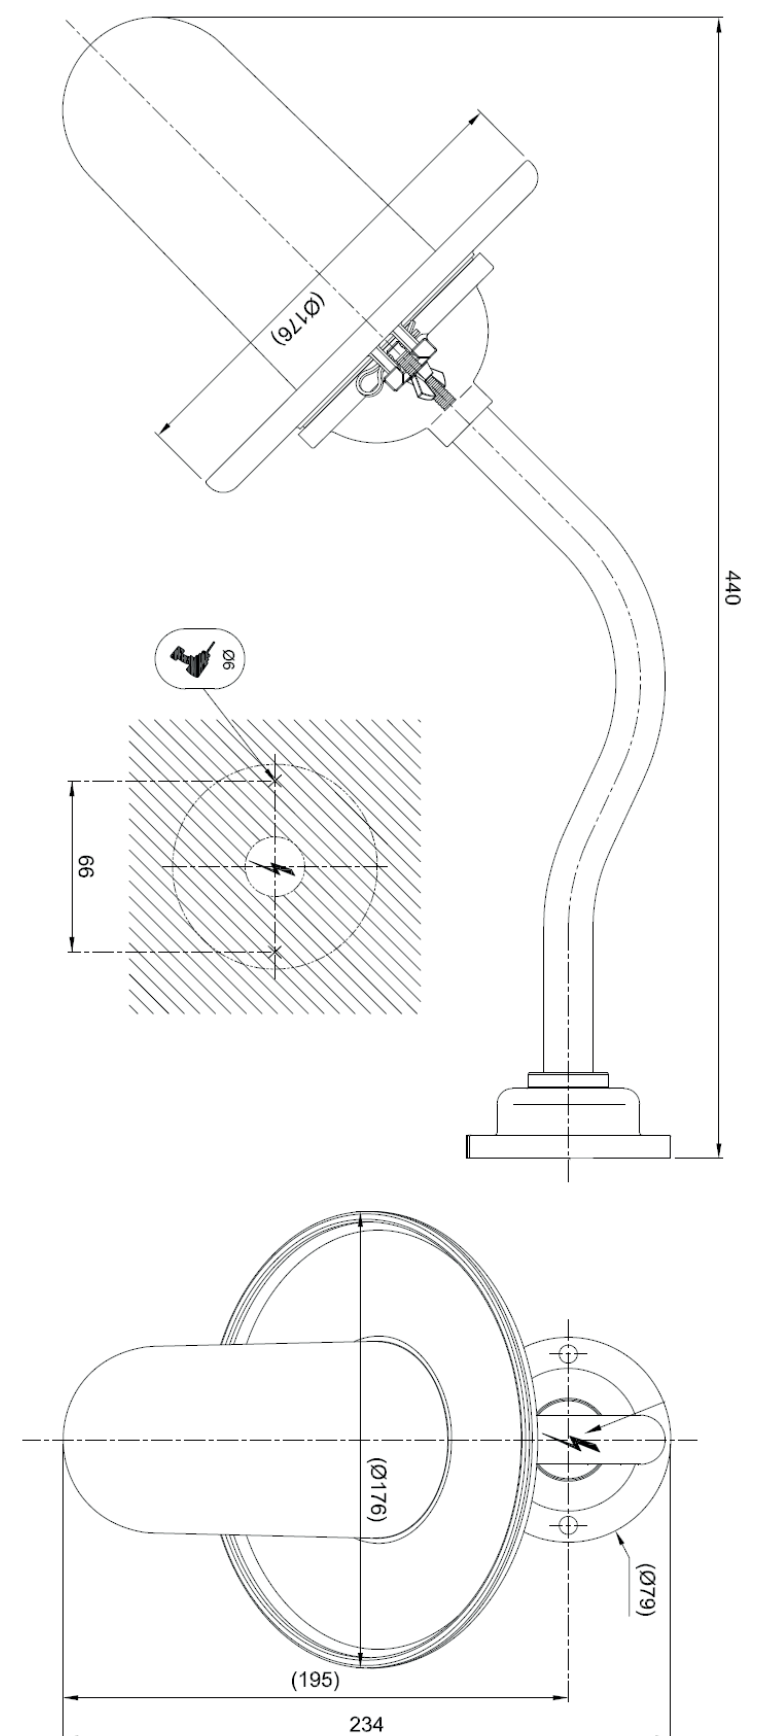

inédit

LIGHTING

TEKNA

Name **BUTTERFLY 45°**
Number **N081**
Collection **NAUTIC**

General

Location Outdoor
Main material .
IP rating IP44
Class .
Bathroom zone Zone 3
Voltage 230V
Driver Required No
Cable length (m) .
Dimensions (mm/ W-H-D) 176-234-440
Mounting method Wall bracket
Brut weight (kg) .
Gross weight (kg) .
Packing (mm / W-H-D) .
Energy Efficiency % A++

Lamp

Included
Light source Bulb
Number of light sources 1
Soket Type E27
Bulb shape A60
Max Lamp Length 110mm
power consumption 4W
Luminous Flux 470lm
Colour Temp 2700K
CRI 80
Lifetime 15000
Beam angle 360°

Electrical

Swiched No
Battery No
Dimmible No
Dimming Range .
Dimming method .
Supply Frequency 50Hz
Driver/Ballast Voltage .
Efficacy A++

Finishes

Copper