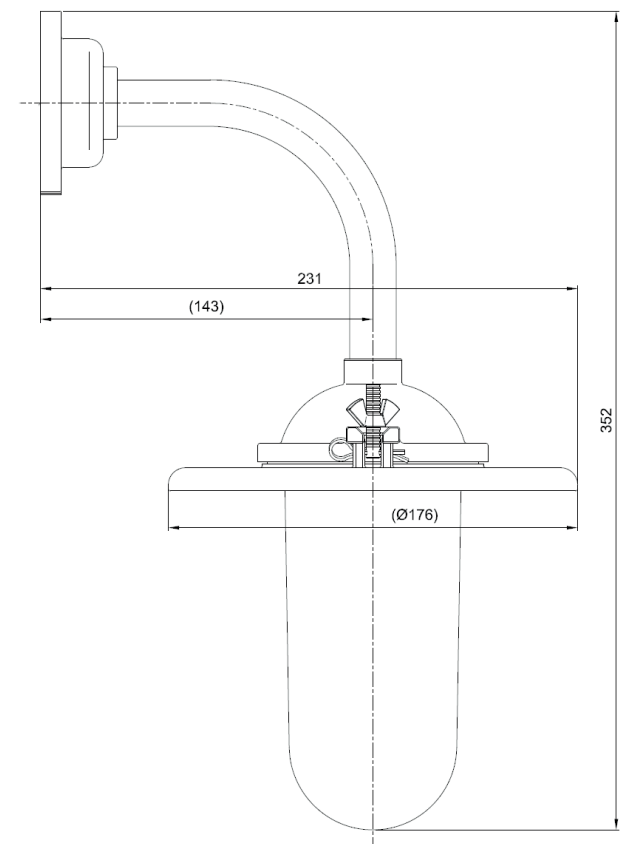

inédit

LIGHTING

TEKNA

Name **BUTTERFLY 45°**
Number **N081**
Collection **NAUTIC**

General

Location Outdoor
Main material .
IP rating IP44
Class .
Bathroom zone Zone 3
Voltage 230V
Driver Required No
Cable length (m) .
Dimensions (mm/ W-H-D) 176-234-440
Mounting method Wall bracket
Brut weight (kg) .
Gross weight (kg) .
Packing (mm / W-H-D) .
Energy Efficiency % A++

Lamp

Included
Light source Bulb
Number of light sources 1
Soket Type E27
Bulb shape A60
Max Lamp Length 110mm
power consumption 4W
Luminous Flux 470lm
Colour Temp 2700K
CRI 80
Lifetime 15000
Beam angle 360°

General

Location	Outdoor
Main material	.
IP rating	IP44
Class	.
Bathroom zone	Zone 3
Voltage	230V
Driver Required	No
Cable length (m)	.
Dimensions (mm/ W-H-D)	176-352-231
Mounting method	Wall bracket
Brut weight (kg)	.
Gross weight (kg)	.
Packing (mm / W-H-D)	.
Energy Efficiency %	A++

Lamp

Light source	Bulb
Number of light sources	1
Socket Type	E27
Bulb shape	A60
Max Lamp Length	110mm
power consumption	4W
Luminous Flux	470lm
Colour Temp	2700K
CRI	80
Lifetime	15000
Beam angle	360°

Electrical