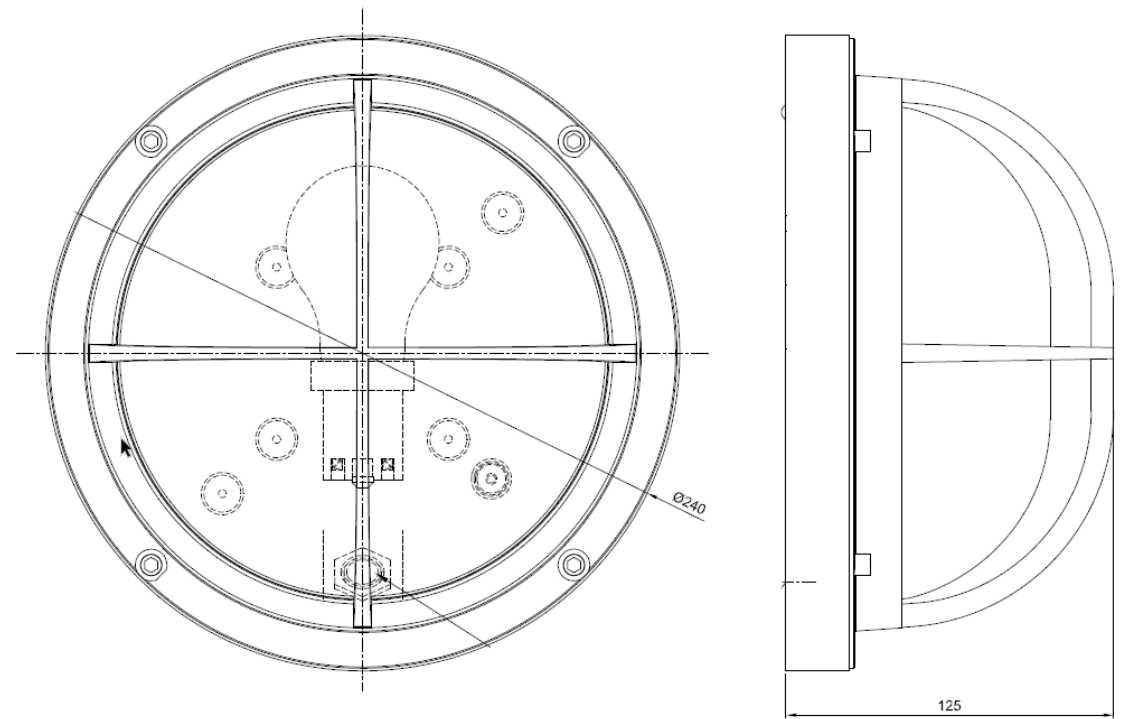

inédit

LIGHTING

TEKNA

Name **CAPE CORNWALL**
Number **N098**
Collection **NAUTIC**

General

Location	Indoor/Outdoor
Main material	Brass/glass
IP rating	IP54
Class	.
Bathroom zone	Zone 3
Voltage	230V
Driver Required	No
Cable length (m)	.
Dimensions (mm/ W-H-D)	240-240-125
Mounting method	Wall mounted
Brut weight (kg)	.
Gross weight (kg)	.
Packing (mm / W-H-D)	.
Energy Efficiency %	A++

Lamp

	Included
Light source	Bulb
Number of light sources	1
Socket Type	E27
Bulb shape	A60
Max Lamp Length	110mm
power consumption	4W
Luminous Flux	470lm
Colour Temp	2700K
CRI	80
Lifetime	15000
Beam angle	360°