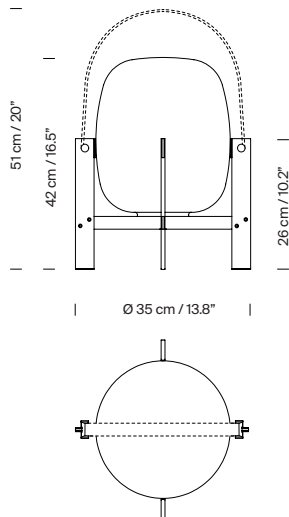

inédit

LIGHTING

Cesta Metálica

Miguel Milá. 1962
Table Lamps

Regulations:

CE
UNE-EN 60598
UNE-EN 55015
UNE-EN 60529

UL
Dry location only
UL-153
E-352592

Maintenance:

Clean with a smooth cloth. Do not use ammonia, solvents or abrasive cleaning products.

Others:

The lamp is delivered in one package.
The assembly instructions are delivered with the product.

Model:

Collection:

Table lamps

Wall lamps

Pendant lamps