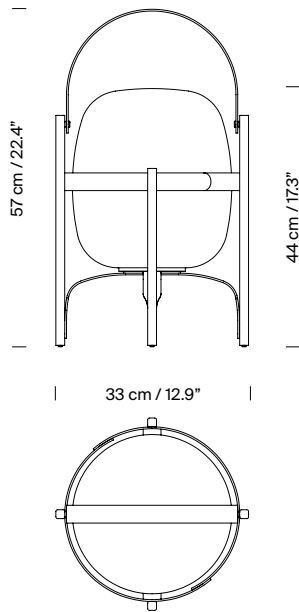

Cesta Exterior

Miguel Milá. 2022

Table Lamps

Model:

SANTA & COLE

Collection:

Table lamps

Pendant lamps

Wall lamps (Outdoor)

Outdoor lamps