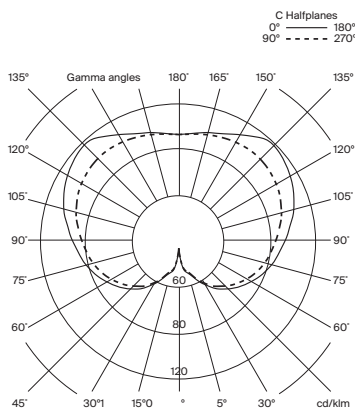

inédit

LIGHTING

Cestita Batería

Miguel Milá. 2017
Table Lamps

Technical information:

Light source included (dimmable).
LED Module

Built-in dimmable LED
Rated input wattage: 2,5 W
Operating voltage: 2,9 VDC
Colour Temp.: 2.700 K
CRI: 90
Lifetime: 40.000 h
Luminous flux: 313 lm

3 light output intensities.
Energy efficiency class (E.E.C): A++... A.
Lamp suitable only for indoor use.
Always use this light source.

Input voltage: 100 ~ 240 Vac.
(50 Hz / 60 Hz). According to destination.

Regulations:

CE
UNE-EN 60598
UNE-EN 55015
UNE-EN 60529

Maintenance:

Clean with a smooth cloth. Do not use ammonia, solvents or abrasive cleaning products.

Others:

The lamp is delivered in one package.
The assembly instructions are delivered with the product.