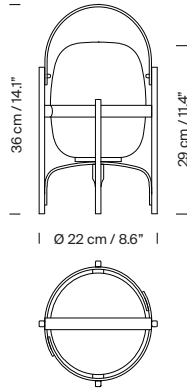

inédit

LIGHTING

Cestita Batería

Miguel Milá. 2017
Table Lamps

Model: