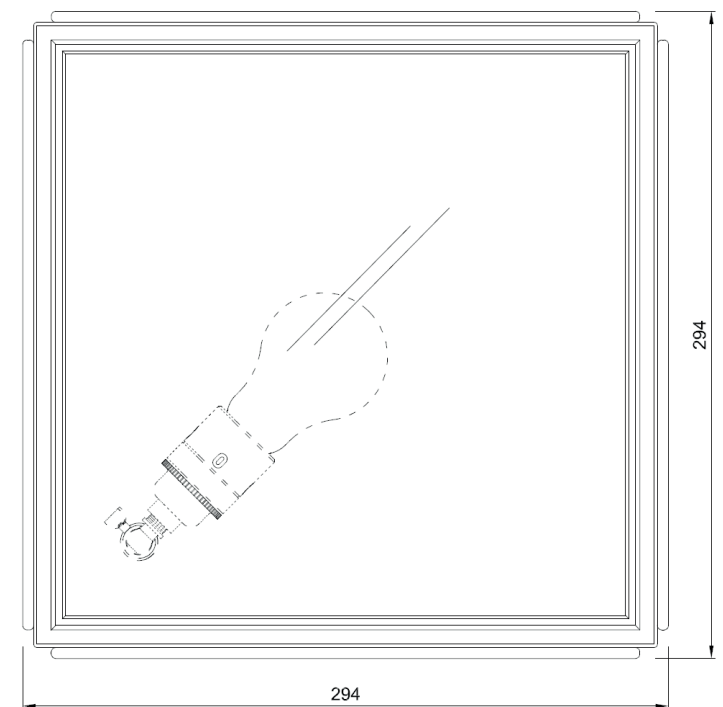

## General

Location	Indoor
Main material	Brass/glass
IP rating	IP40
Class	.
Bathroom zone	Zone 3
Voltage	230V
Driver Required	No
Cable length ( m )	.
Dimensions ( mm/ W-H-D )	294-145-294
Mounting method	CEILING bracket
Brut weight (kg)	.
Gross weight (kg)	.
Packing (mm / W-H-D )	.
Energy Efficiency %	A++

## Lamp

	Included
Light source	Bulb
Number of light sources	1
Socket Type	E27
Bulb shape	A60
Max Lamp Length	110mm
power consumption	4W
Luminous Flux	470lm
Colour Temp	2700K
CRI	80
Lifetime	15000
Beam angle	360°

## Lamp

Light source	Bulb
Number of light sources	1
Socket Type	E27
Bulb shape	A60
Max Lamp Length	110mm
power consumption	4W
Luminous Flux	470lm
Colour Temp	2700K
CRI	80
Lifetime	15000
Beam angle	360°