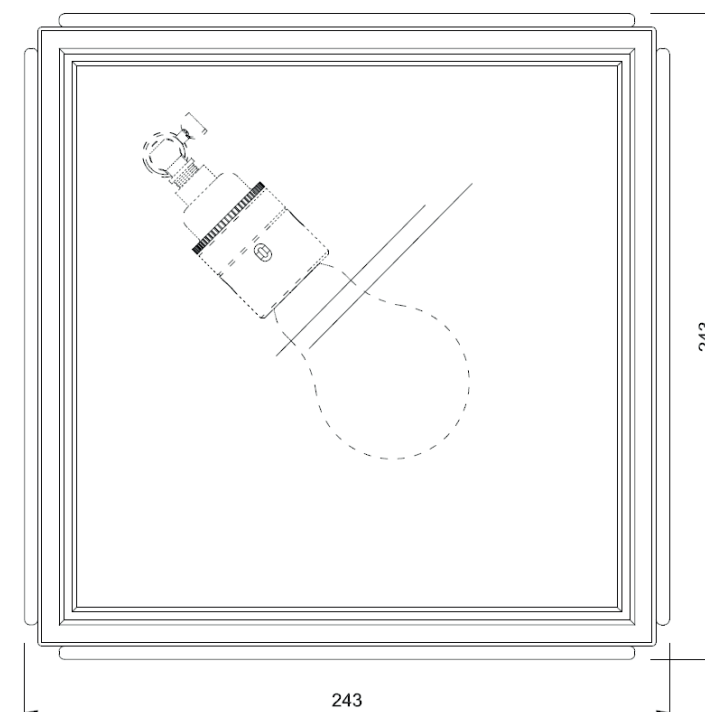

## Lamp

	Included
Light source	Bulb
Number of light sources	1
Socket Type	E27
Bulb shape	A60
Max Lamp Length	110mm
power consumption	4W
Luminous Flux	470lm
Colour Temp	2700K
CRI	80
Lifetime	15000
Beam angle	360°

## General

Location	Indoor
Main material	Brass/glass
IP rating	IP40
Class	.
Bathroom zone	Zone 3
Voltage	230V
Driver Required	No
Cable length ( m )	.
Dimensions ( mm/ W-H-D )	234-125-234
Mounting method	CEILING bracket
Brut weight (kg)	.
Gross weight (kg)	.
Packing (mm / W-H-D )	.
Energy Efficiency %	A++

## Lamp

Light source	Bulb
Number of light sources	1
Socket Type	E27
Bulb shape	A60
Max Lamp Length	110mm
power consumption	4W
Luminous Flux	470lm
Colour Temp	2700K
CRI	80
Lifetime	15000
Beam angle	360°