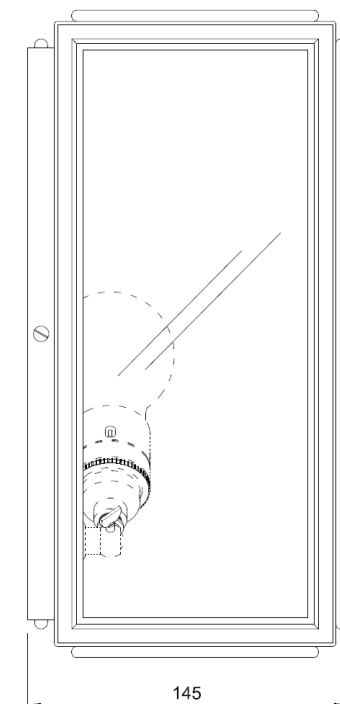

Finishes

Dark Bronze