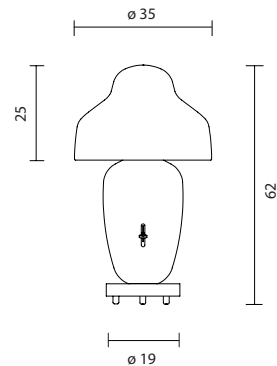

Type: Table lamp

Environment: Indoor

Structure: Ceramic

Diffuser: Glass

Base: Wood

Voltage: 230 V

Dimmer: Included

Supply: Electrical cord with plug

Cable length: 200 cm

Light Source: E27 Halo. Eco. Max. 150W

CE IP-20

CHINOZ

- 209000140965 **black body, burgundy base, matt white diffuser**
- 209000140966 **red body, black base, black diffuser**
- 209000140967 **green body, ocre base, glossy white diffuser**
- 209000140968 **Ming body, burgundy base, glossy white diffuser**
- 209000140969 **Jùyuàn body, jùyuàn base, glossy white diffuser**