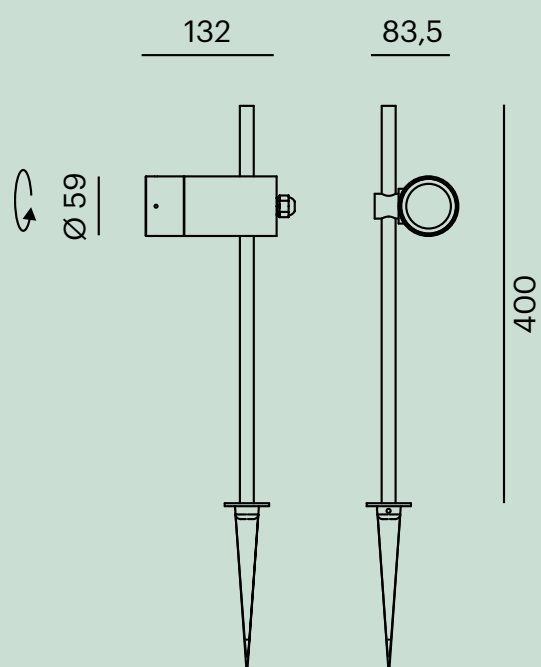

## Chopa F

tilting head · height adjustable  
cable length: 130cm

LED · 220-240V AC · 6W · 3000K · CRI>90 · 450lm  
beam angle 38°

472-90059600 **EM**

CE IP 65

Our outdoor lighting  
with ground spike  
points the way.