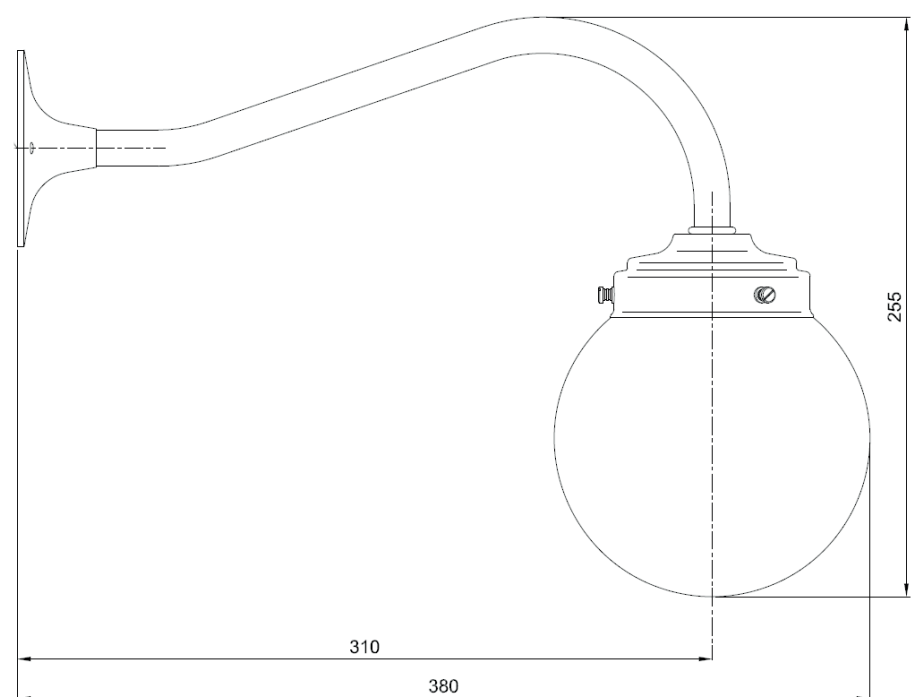

**inédit**

LIGHTING

**TEKNA**

Name **CLOVELLY**  
Number **N111**  
Collection **NAUTIC**

## General

Location	Indoor
Main material	Brass/glass
IP rating	IP42
Class	.
Bathroom zone	Zone 3
Voltage	230V
Driver Required	No
Cable length ( m )	.
Dimensions ( mm/ W-H-D )	140-255-380
Mounting method	Wall bracket
Brut weight (kg)	.
Gross weight (kg)	.
Packing (mm / W-H-D )	.
Energy Efficiency %	A++

## Lamp

	Included
Light source	Bulb
Number of light sources	1
Socket Type	E27
Bulb shape	A60
Max Lamp Length	110mm
power consumption	4W
Luminous Flux	470lm
Colour Temp	2700K
CRI	80
Lifetime	15000
Beam angle	360°