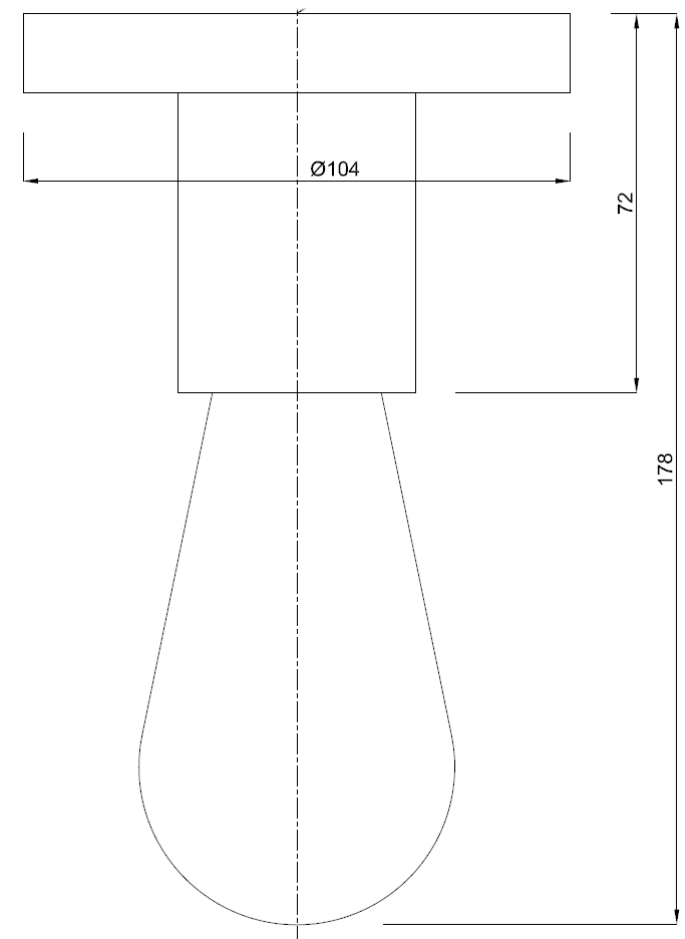

## General

Location	Indoor
Main material	Brass/glass
IP rating	IP20
Class	.
Bathroom zone	Zone 3
Voltage	230V
Driver Required	No
Cable length ( m )	.
Dimensions ( mm/ W-H-D )	104-201-104
Mounting method	CEILING bracket
Brut weight (kg)	.
Gross weight (kg)	.
Packing (mm / W-H-D )	.
Energy Efficiency %	A

## Lamp

	Included
Light source	Caret squirrel cage
Number of light sources	1
Socket Type	E27
Bulb shape	ST64
Max Lamp Length	165 mm
power consumption	7,7W
Luminous Flux	350lm
Colour Temp	2300K
CRI	>80
Lifetime	25000hrs.
Beam angle	360°