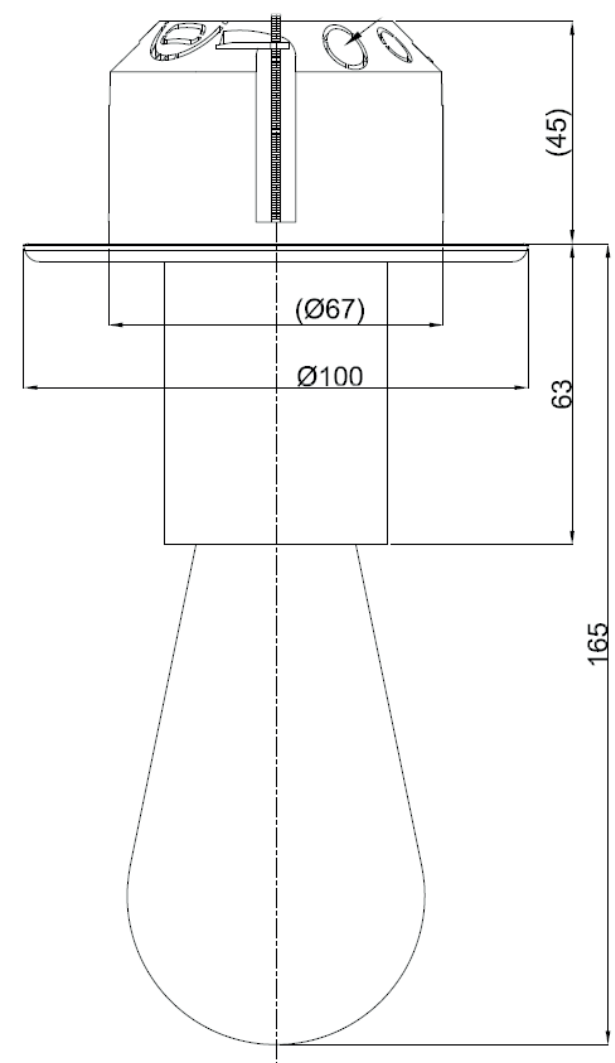

**inédit**

LIGHTING

Name **COD-C**  
Number **N126**  
Collection **NAUTIC**

**TEKNA**

## General

Location	Indoor
Main material	Brass/glass
IP rating	IP20
Class	.
Bathroom zone	Zone 3
Voltage	230V
Driver Required	No
Cable length ( m )	.
Dimensions ( mm/ W-H-D )	100-186-100
Mounting method	CEILING bracket
Brut weight (kg)	.
Gross weight (kg)	.
Packing (mm / W-H-D)	.
Energy Efficiency %	A

## Lamp

	Included
Light source	Caret squirrel cage
Number of light sources	1
Socket Type	E27
Bulb shape	ST64
Max Lamp Length	165 mm
power consumption	7,7W
Luminous Flux	350lm
Colour Temp	2300K
CRI	>80
Lifetime	25000hrs.
Beam angle	360°