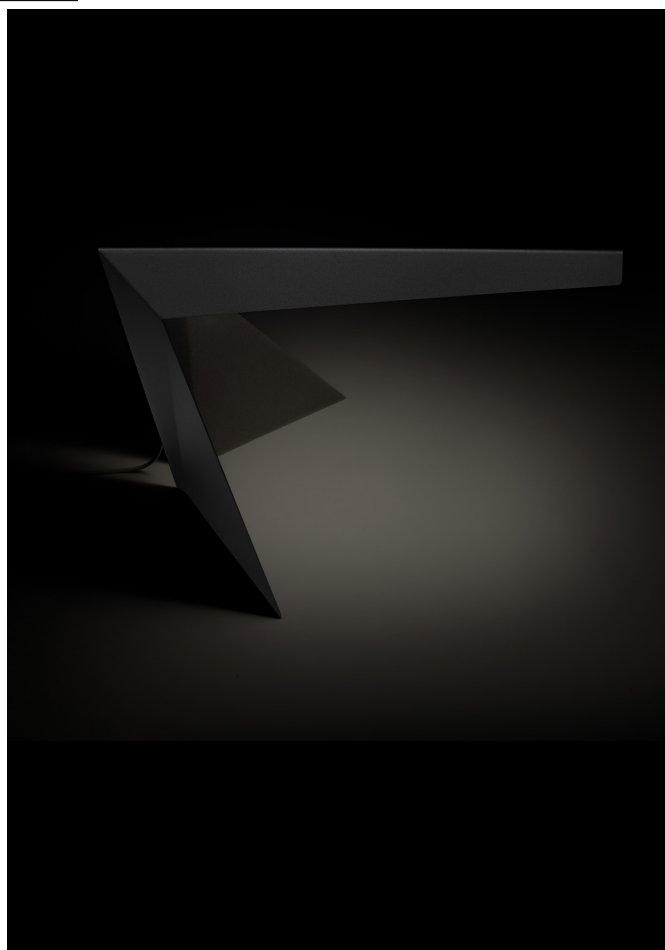

inédit

LIGHTING

crane

design by alain monnens

The CRANE is a desk luminaire, striking a balance between functionality and style. The design originates from exploring the most interesting and useful form out of 1 single folded plate, just like an origami crane bird. The foot has been folded into a straight angle so that the loss of work space is minimized. Therefore the CRANE is excellent to place on the corner of your desk.

crane

lamp type	LED
colour temp.	3000K
max. watt	8W
voltage	230V
lumen	1120
class	1
gear	incorporated
length	610 mm
width	405 mm
height	520 mm

order code

white	T76T1DWL
black	T76T1DZL

INEDIT Lighting Studio 25, rue de Cléry 75002 PARIS
T. 33 (0)1 47 00 76 76 F. 33(0)1 47 00 87 73 contact@inedit-lighting.com