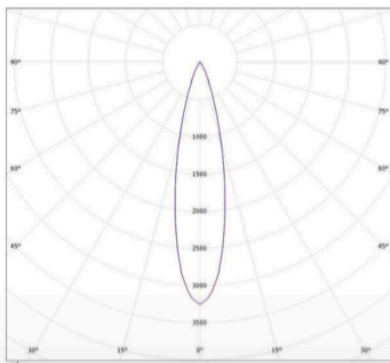

DRAWING

TECHNICAL DETAILS

| | |
|---------------------|--------------------------------------|
| System perform. [W] | 12 |
| Bulb type | LED |
| Luminous flux [lm] | 700 |
| Current sec. [mA] | 700 |
| Colour temp. [K] | 2700K |
| CRI | >90 |
| UGR | <16 |
| Optics | vacuum deposited aluminium reflector |
| Converter | with converter |
| Dimming | nicht dimmbar |
| Light output | direct |
| Beam angle [°] | 22° |
| Voltage [V] | 220-240V 50/60Hz |
| Material | aluminium |

LIGHT DISTRIBUTION CURVE

| | |
|---------------------|------------------|
| Length [mm] | 181 |
| Width [mm] | 40 |
| Height [mm] | 95 |
| IP protection class | IP20 |
| Voltage class | protection cl. I |
| Net weight [kg] | 0,69 |

DRAWING

TECHNICAL DETAILS

LIGHT DISTRIBUTION CURVE

| | |
|---------------------|--------------------------------------|
| System perform. [W] | 7 |
| Bulb type | LED |
| Luminous flux [lm] | 450 |
| Current sec. [mA] | 700 |
| Colour temp. [K] | 2700K |
| CRI | >90 |
| UGR | <16 |
| Optics | vacuum deposited aluminium reflector |
| Converter | with converter |
| Dimming | nicht dimmbar |
| Light output | direct |
| Beam angle [°] | 22° |
| Voltage [V] | 220-240V 50/60Hz |
| Material | aluminium |

| | |
|---------------------|------------------|
| Length [mm] | 111 |
| Width [mm] | 40 |
| Height [mm] | 95 |
| IP protection class | IP20 |
| Voltage class | protection cl. I |
| Net weight [kg] | 0,60 |