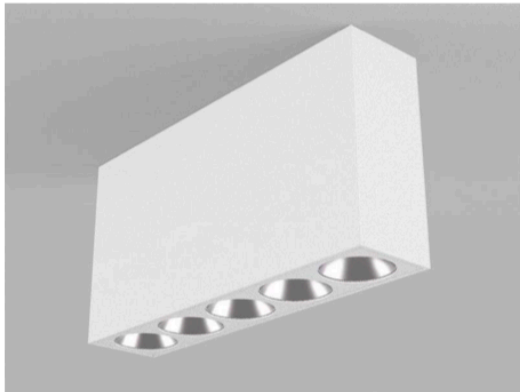

inédit

LIGHTING

DATA SHEET

MOLTO LUCE®

DARK NIGHT LENS

579-005020523050

DARK NIGHT LENS 5 SD SURFACE MOUNTED CEILING LUMINAIRE made of aluminium, white matt, similar to RAL 9016, decor silver, high-efficiently vacuum deposited aluminium reflector beam 22°, light output direct, UGR <16, with converter, max. 700mA, dimmable not dimmable, IP20

DRAWING

TECHNICAL DETAILS

| | |
|---------------------|--------------------------------------|
| System perform. [W] | 12 |
| Bulb type | LED |
| Luminous flux [lm] | 700 |
| Current sec. [mA] | 700 |
| Colour temp. [K] | 2700K |
| CRI | >90 |
| UGR | <16 |
| Optics | vacuum deposited aluminium reflector |
| Converter | with converter |
| Dimming | nicht dimmbar |
| Light output | direct |
| Beam angle [°] | 22° |
| Voltage [V] | 220-240V 50/60Hz |
| Material | aluminium |

LIGHT DISTRIBUTION CURVE

| | |
|---------------------|------------------|
| Length [mm] | 181 |
| Width [mm] | 40 |
| Height [mm] | 95 |
| IP protection class | IP20 |
| Voltage class | protection cl. I |
| Net weight [kg] | 0,69 |

DARK NIGHT LENS

579-004020523050

DARK NIGHT LENS 3 SD SURFACE MOUNTED CEILING LUMINAIRE made of aluminium, white matt, similar to RAL 9016, decor silver, high-efficiently vacuum deposited aluminium reflector beam 22°, light output direct, UGR <16, with converter, max. 700mA, dimmable not dimmable, IP20