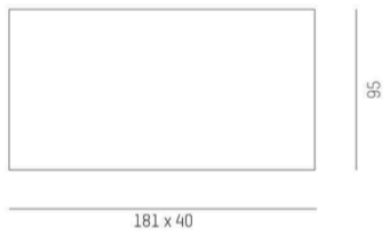

inédit

LIGHTING

DATA SHEET

MOLTO LUCE®

DARK NIGHT LENS

579-005020523050

DARK NIGHT LENS 5 SD SURFACE MOUNTED CEILING LUMINAIRE made of aluminium, white matt, similar to RAL 9016, decor silver, high-efficiently vacuum deposited aluminium reflector beam 22°, light output direct, UGR <16, with converter, max. 700mA, dimmable not dimmable, IP20

DRAWING

TECHNICAL DETAILS

| | |
|---------------------|--------------------------------------|
| System perform. [W] | 12 |
| Bulb type | LED |
| Luminous flux [lm] | 700 |
| Current sec. [mA] | 700 |
| Colour temp. [K] | 2700K |
| CRI | >90 |
| UGR | <16 |
| Optics | vacuum deposited aluminium reflector |
| Converter | with converter |
| Dimming | nicht dimmbar |
| Light output | direct |
| Beam angle [°] | 22° |
| Voltage [V] | 220-240V 50/60Hz |
| Material | aluminium |

LIGHT DISTRIBUTION CURVE

| | |
|---------------------|------------------|
| Length [mm] | 181 |
| Width [mm] | 40 |
| Height [mm] | 95 |
| IP protection class | IP20 |
| Voltage class | protection cl. I |
| Net weight [kg] | 0,69 |

| | |
|---------------------|------------------|
| Length [mm] | 111 |
| Width [mm] | 40 |
| Height [mm] | 95 |
| IP protection class | IP20 |
| Voltage class | protection cl. I |
| Net weight [kg] | 0,60 |