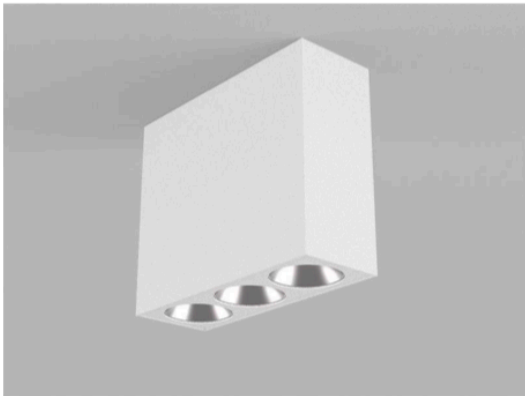

inédit

LIGHTING

DATA SHEET

MOLTO LUCE®

DARK NIGHT LENS

579-005020523050

DARK NIGHT LENS 5 SD SURFACE MOUNTED CEILING LUMINAIRE made of aluminium, white matt, similar to RAL 9016, decor silver, high-efficiently vacuum deposited aluminium reflector beam 22°, light output direct, UGR <16, with converter, max. 700mA, dimmable not dimmable, IP20

DRAWING

TECHNICAL DETAILS

| | |
|---------------------|--------------------------------------|
| System perform. [W] | 12 |
| Bulb type | LED |
| Luminous flux [lm] | 700 |
| Current sec. [mA] | 700 |
| Colour temp. [K] | 2700K |
| CRI | >90 |
| UGR | <16 |
| Optics | vacuum deposited aluminium reflector |
| Converter | with converter |
| Dimming | nicht dimmbar |
| Light output | direct |
| Beam angle [°] | 22° |
| Voltage [V] | 220-240V 50/60Hz |
| Material | aluminium |

LIGHT DISTRIBUTION CURVE

| | |
|---------------------|------------------|
| Length [mm] | 181 |
| Width [mm] | 40 |
| Height [mm] | 95 |
| IP protection class | IP20 |
| Voltage class | protection cl. I |
| Net weight [kg] | 0,69 |

DARK NIGHT LENS

579-004020523050

DARK NIGHT LENS 3 SD SURFACE MOUNTED CEILING LUMINAIRE made of aluminium, white matt, similar to RAL 9016, decor silver, high-efficiently vacuum deposited aluminium reflector beam 22°, light output direct, UGR <16, with converter, max. 700mA, dimmable not dimmable, IP20