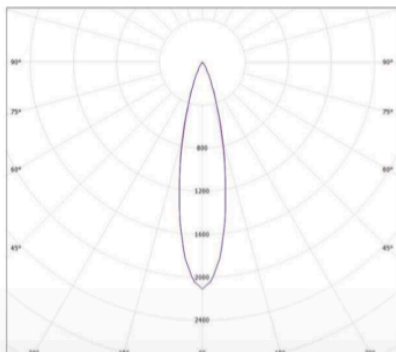

DRAWING

TECHNICAL DETAILS

| | |
|---------------------|--------------------------------------|
| System perform. [W] | 12 |
| Bulb type | LED |
| Luminous flux [lm] | 700 |
| Current sec. [mA] | 700 |
| Colour temp. [K] | 2700K |
| CRI | >90 |
| UGR | <16 |
| Optics | vacuum deposited aluminium reflector |
| Converter | with converter |
| Dimming | nicht dimmbar |
| Light output | direct |
| Beam angle [°] | 22° |
| Voltage [V] | 220-240V 50/60Hz |
| Material | aluminium |

LIGHT DISTRIBUTION CURVE

| | |
|---------------------|------------------|
| Length [mm] | 181 |
| Width [mm] | 40 |
| Height [mm] | 95 |
| IP protection class | IP20 |
| Voltage class | protection cl. I |
| Net weight [kg] | 0,69 |

DRAWING

TECHNICAL DETAILS

LIGHT DISTRIBUTION CURVE

| | |
|---------------------|--------------------------------------|
| System perform. [W] | 7 |
| Bulb type | LED |
| Luminous flux [lm] | 450 |
| Current sec. [mA] | 700 |
| Colour temp. [K] | 2700K |
| CRI | >90 |
| UGR | <16 |
| Optics | vacuum deposited aluminium reflector |
| Converter | with converter |
| Dimming | nicht dimmbar |
| Light output | direct |
| Beam angle [°] | 22° |
| Voltage [V] | 220-240V 50/60Hz |
| Material | aluminium |

| | |
|---------------------|------------------|
| Length [mm] | 111 |
| Width [mm] | 40 |
| Height [mm] | 95 |
| IP protection class | IP20 |
| Voltage class | protection cl. I |
| Net weight [kg] | 0,60 |