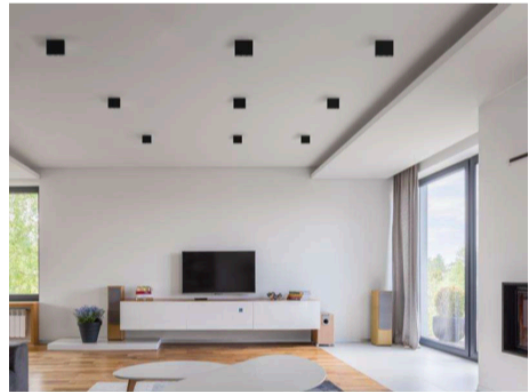

inédit

LIGHTING

DATA SHEET

MOLTO LUCE®

DARK NIGHT LENS

579-005020523050

DARK NIGHT LENS 5 SD SURFACE MOUNTED CEILING LUMINAIRE made of aluminium, white matt, similar to RAL 9016, decor silver, high-efficiently vacuum deposited aluminium reflector beam 22°, light output direct, UGR <16, with converter, max. 700mA, dimmable not dimmable, IP20