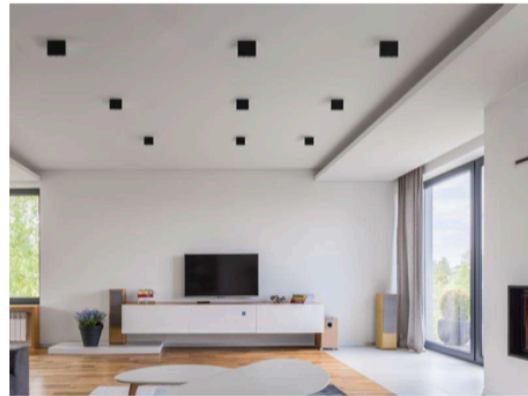

TECHNICAL DETAILS