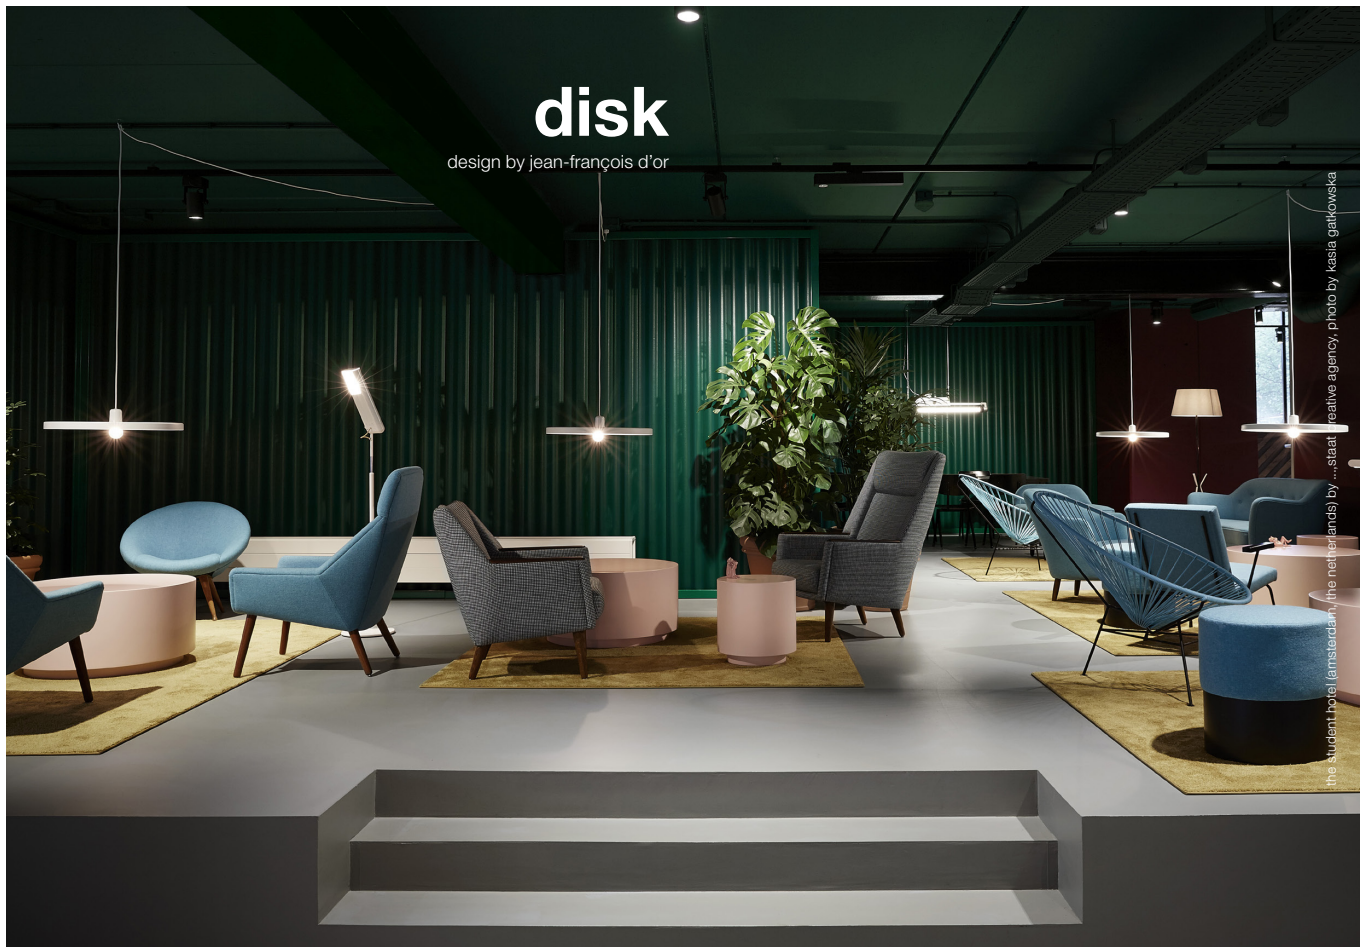

inédit

LIGHTING

disk

design by jean-françois d'or

A large saucer of golden light, gently diffusing throughout your room, like the shimmering sound of a gong. As a hanging lamp above a table, the DISK creates a warm and intimate atmosphere, almost as if you were sitting in a secluded alcove. By adjusting the height of the DISK above the floor, you can vary the overall strength of the lighting. Brilliant rays of bright light will flood over all your interior surfaces. The DISK can also be used as a wall or ceiling lamp.

INEDIT Lighting Studio 25, rue de Cléry 75002 PARIS
T. 33 (0)1 47 00 76 76 F. 33(0)1 47 00 87 73 contact@inedit-lighting.com

SKILLS *for* **PROJECT**