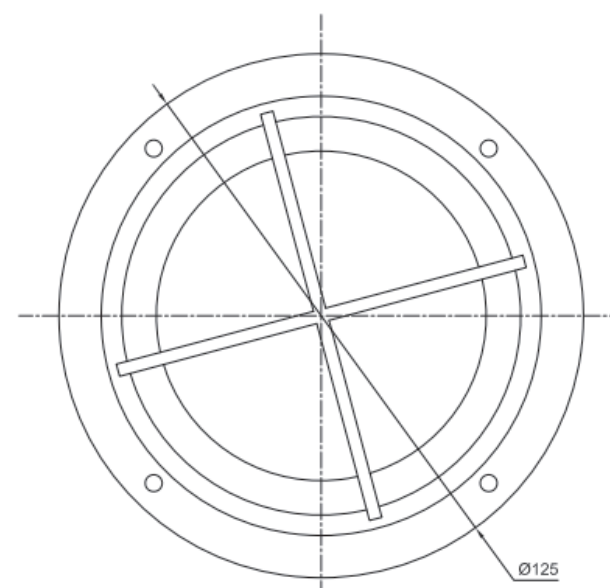

Finishes

	Polished Brass
	Dark Bronze
	Polished Chrome Plated Brass
	Brushed Nickel Plated Brass
	Brushed Chrome Plated Brass
	Polished Nickel Plated Brass