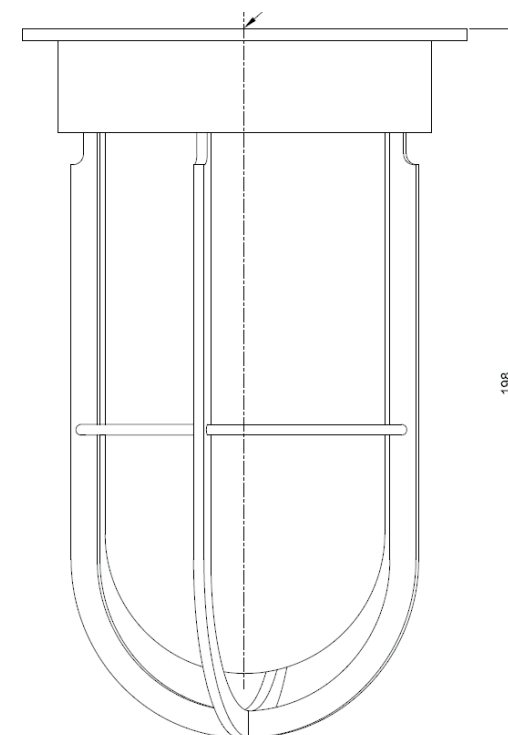

inédit

LIGHTING

TEKNA

Name **DOCKLIGHT CEILING**
Number **N011**
Collection **NAUTIC**

General

Location	Indoor/Outdoor
Main material	Brass/glass
IP rating	IP44
Class	.
Bathroom zone	Zone 3
Voltage	230V
Driver Required	No
Cable length (m)	.
Dimensions (mm/ W-H-D)	125-198-125
Mounting method	CEILING bracket
Brut weight (kg)	.
Gross weight (kg)	.
Packing (mm / W-H-D)	.
Energy Efficiency %	A++

Lamp

	Included
Light source	Bulb
Number of light sources	1
Soket Type	E27
Bulb shape	A60
Max Lamp Length	110mm
power consumption	4W
Luminous Flux	470lm
Colour Temp	2700K
CRI	80
Lifetime	15000
Beam angle	360°

inédit

LIGHTING

TEKNA

Name **DOCKLIGHT WALL**
Number **N010**
Collection **NAUTIC**

General

Location	Indoor/Outdoor
Main material	Brass/glass
IP rating	IP44
Class	.
Bathroom zone	Zone 3
Voltage	230V
Driver Required	No
Cable length (m)	.
Dimensions (mm/ W-H-D)	101-291-130
Mounting method	Wall bracket
Brut weight (kg)	.
Gross weight (kg)	.
Packing (mm / W-H-D)	.
Energy Efficiency %	A++

Lamp

Light source	Bulb
Number of light sources	1
Socket Type	E27
Bulb shape	A60
Max Lamp Length	110mm
power consumption	4W
Luminous Flux	470lm
Colour Temp	2700K
CRI	80
Lifetime	15000
Beam angle	360°

Electrical