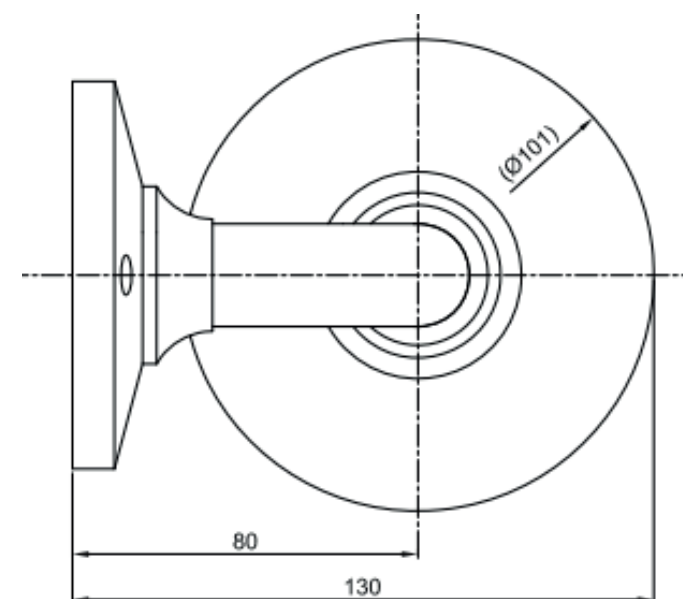

inédit

LIGHTING

TEKNA

Name **DOCKLIGHT CEILING**
Number **N011**
Collection **NAUTIC**

General

Location	Indoor/Outdoor
Main material	Brass/glass
IP rating	IP44
Class	.
Bathroom zone	Zone 3
Voltage	230V
Driver Required	No
Cable length (m)	.
Dimensions (mm/ W-H-D)	125-198-125
Mounting method	CEILING bracket
Brut weight (kg)	.
Gross weight (kg)	.
Packing (mm / W-H-D)	.
Energy Efficiency %	A++

Lamp

	Included
Light source	Bulb
Number of light sources	1
Soket Type	E27
Bulb shape	A60
Max Lamp Length	110mm
power consumption	4W
Luminous Flux	470lm
Colour Temp	2700K
CRI	80
Lifetime	15000
Beam angle	360°

inédit

LIGHTING

TEKNA

Name **DOCKLIGHT WALL**
Number **N010**
Collection **NAUTIC**

General

Location	Indoor/Outdoor
Main material	Brass/glass
IP rating	IP44
Class	.
Bathroom zone	Zone 3
Voltage	230V
Driver Required	No
Cable length (m)	.
Dimensions (mm/ W-H-D)	101-291-130
Mounting method	Wall bracket
Brut weight (kg)	.
Gross weight (kg)	.
Packing (mm / W-H-D)	.
Energy Efficiency %	A++

Lamp

Light source	Bulb
Number of light sources	1
Socket Type	E27
Bulb shape	A60
Max Lamp Length	110mm
power consumption	4W
Luminous Flux	470lm
Colour Temp	2700K
CRI	80
Lifetime	15000
Beam angle	360°

Electrical