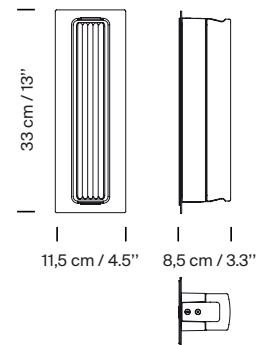

Estadio Singular

Miguel Milá. 2023
Wall lamp

inédit
LIGHTING

SANTA & COLE

Regulations:

CE
UNE-EN 60598
UNE-EN 55015
UNE-EN 60529

UL

Dry location only
UL-1598
E-336377

Maintenance:

Clean with a smooth cloth. Do not use ammonia, solvents or abrasive cleaning products.

Others:

The lamp is delivered in one package.
The assembly instructions are delivered with the product.

CE Model:

CE

UL Model:

UL US

Collection:

Wall lamps

Pendant lamps