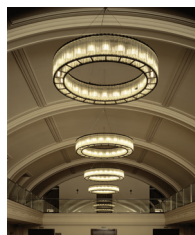

Solid and adapted for outdoor use, its repetition delimits the perimeter and points the way forward, both inside and out.

General description:

Black metal structure.
Glass block shade.
Suitable for Outlet Box (UL market).

CE Model:

CE

UL Model:

UL US

Collection:

Wall lamps

Pendant lamps

Estadio

Estadio Singular

Estadio

Línea Estadio