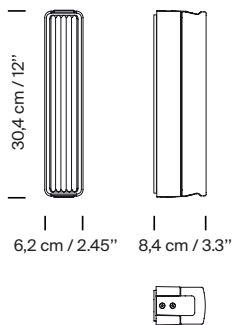

Estadio Singular

Miguel Milá. 2023
Wall lamp

inédit
LIGHTING

SANTA & COLE

Regulations:

CE
UNE-EN 60598
UNE-EN 55015
UNE-EN 60529

UL

Dry location only
UL-1598
E-336377

Maintenance:

Clean with a smooth cloth. Do not use ammonia, solvents or abrasive cleaning products.

Others:

The lamp is delivered in one package.
The assembly instructions are delivered with the product.

CE Model: