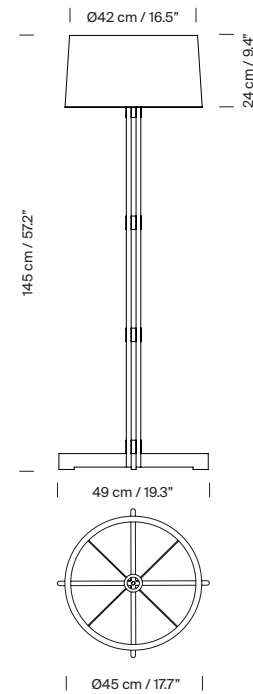

Model B: FAD Fija

Collection:

Table lamps

Floor lamps