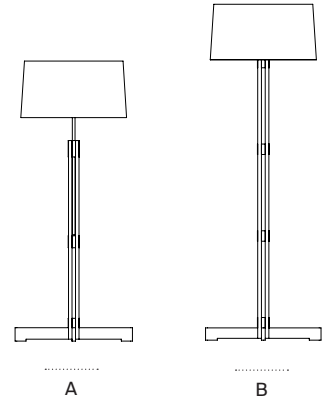

FAD

FAD Fija