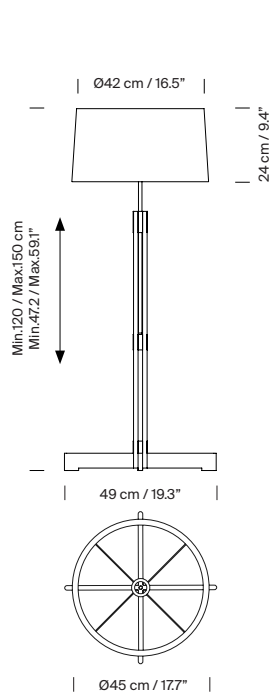

inédit

LIGHTING

FAD

Miguel Milá. 1974
Floor Lamps

Regulations:

CE
UNE-EN 60598
UNE-EN 55015
UNE-EN 60529

UL

Dry location only
UL-1598
E-352592

Maintenance:

Clean with a smooth cloth. Do not use ammonia, solvents or abrasive cleaning products.

Others:

The lamp is delivered in different packages.
The assembly instructions are delivered with the product.

Model A: FAD