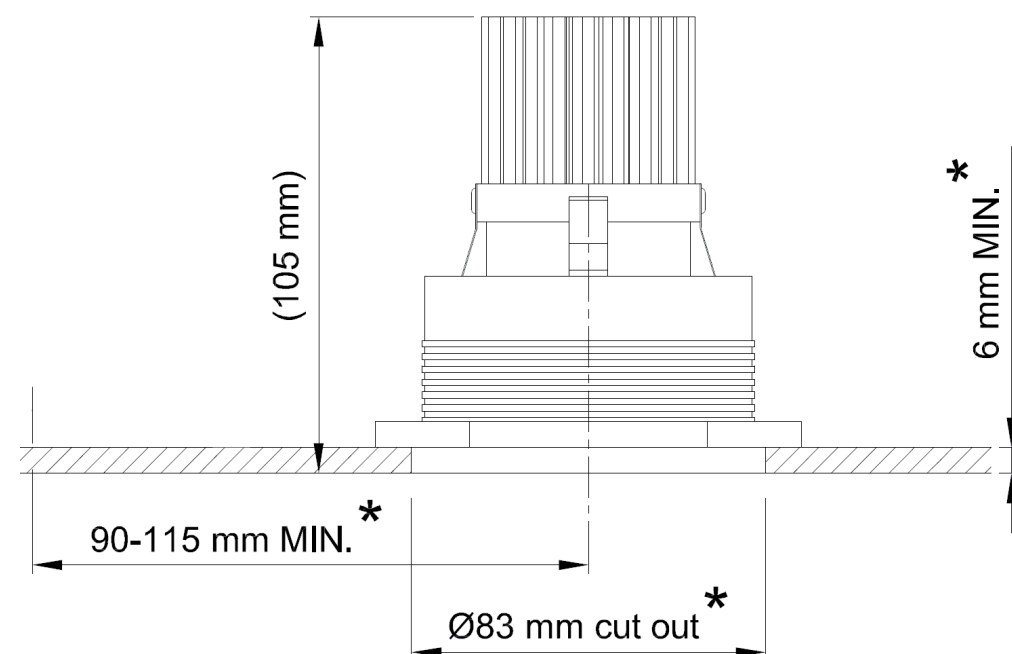

Lamp

Light source Soraa retrofit led
Number of light sources 1
Socket Type GU10
Bulb shape MR16
Max Lamp Length 54,5
power consumption 7,5W / 9,5W
Luminous Flux 390lm / 465lm
Colour Temp 2700k / 3000k
CRI 95
Lifetime 25000
Beam angle 10° / 25° / 36° / 60°