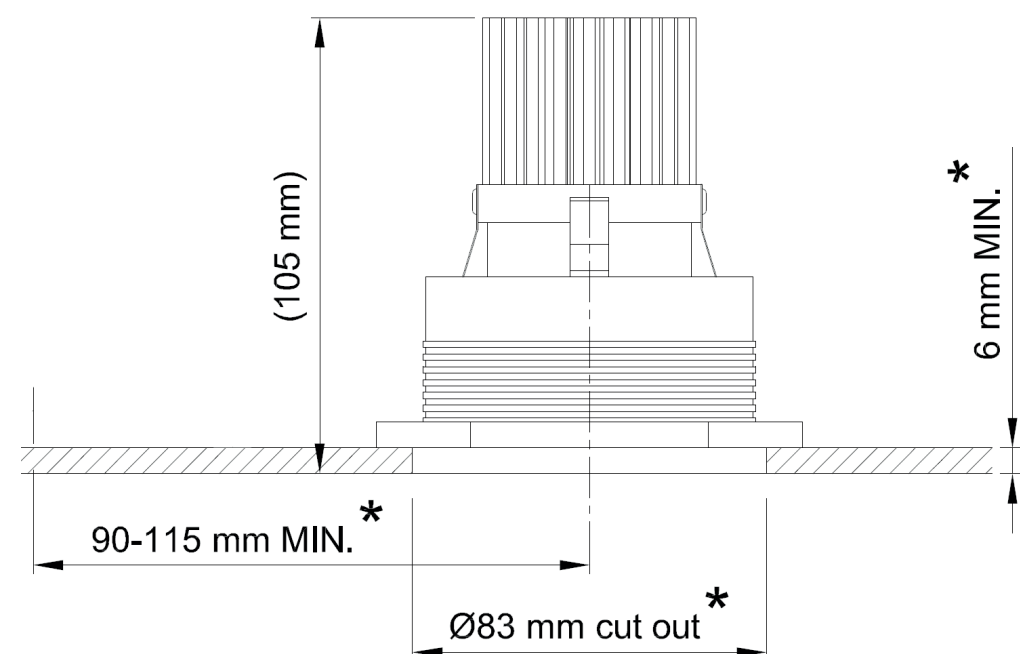

Lamp

Light source Xicato XIM LED Module
Number of light sources 1
Soket Type .
Bulb shape Tekna led engine
Max Lamp Length .
power consumption 20W
Luminous Flux 850
Colour Temp 2700k / 3000k
CRI 97
Lifetime 25000
Beam angle 60°