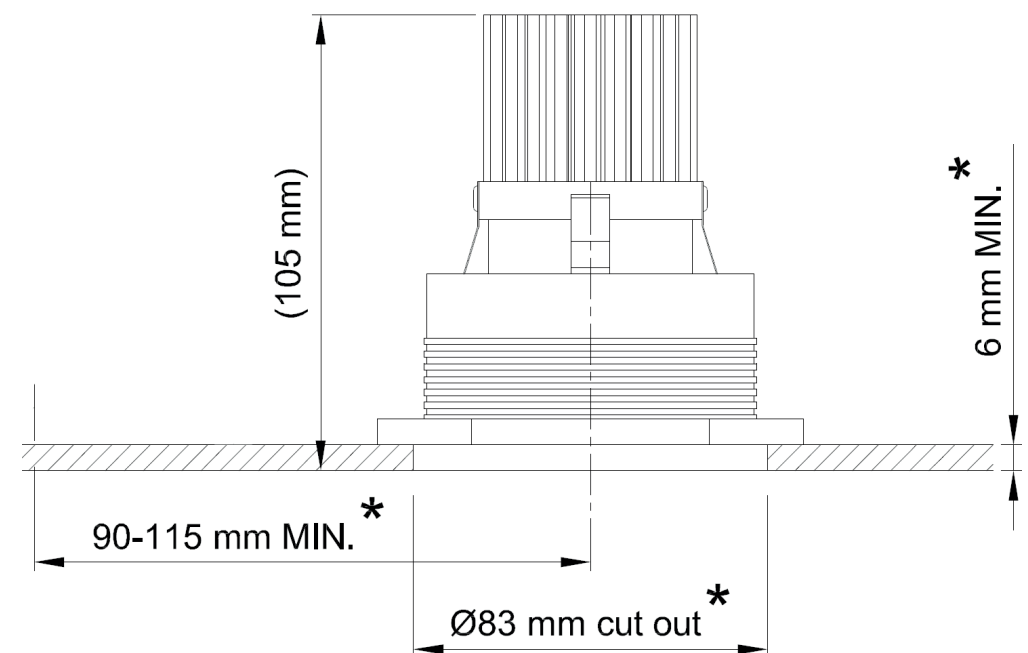

Lamp

Light source Xicato XIM LED Module
Number of light sources 1
Socket Type .
Bulb shape Tekna led engine
Max Lamp Length .
power consumption 20W
Luminous Flux 850
Colour Temp 2700k / 3000k
CRI 97
Lifetime 25000
Beam angle 60°