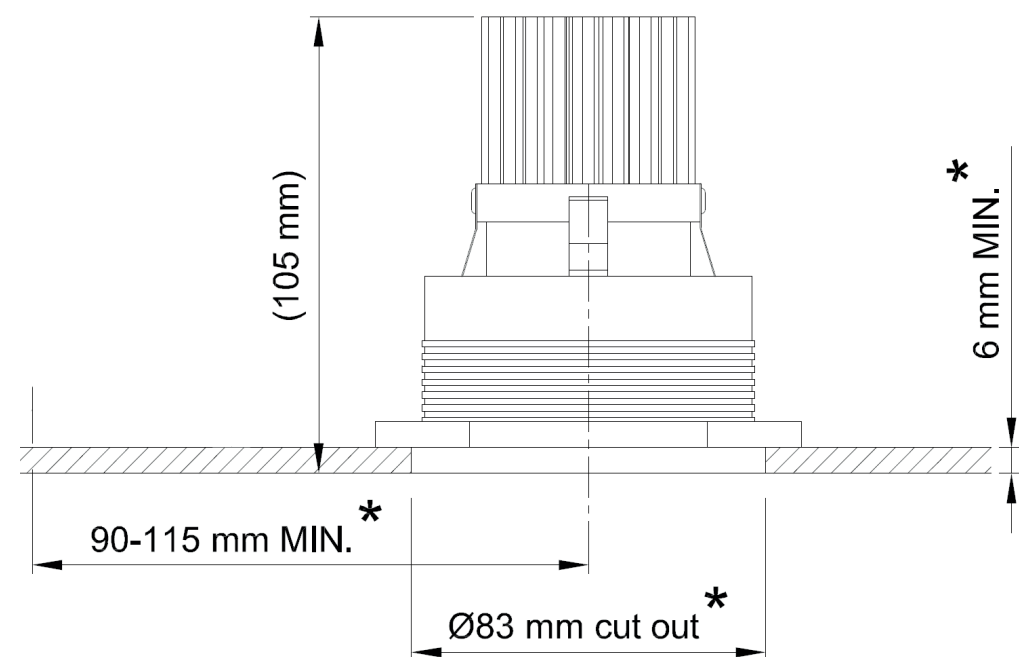

Lamp

Light source Citizen COB
Number of light sources 1
Soket Type .
Bulb shape Tekna led engine
Max Lamp Length .
power consumption 12W
Luminous Flux 800
Colour Temp 2700k / 3000k
CRI 97
Lifetime 25000
Beam angle 60*