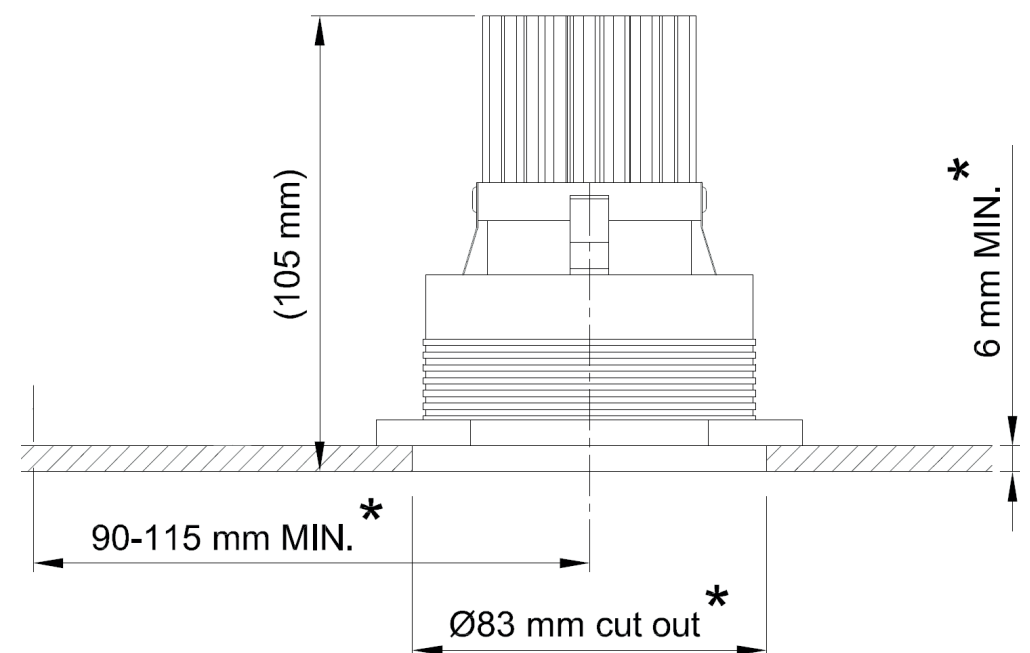

Lamp

Light source	Citizen COB
Number of light sources	1
Socket Type	.
Bulb shape	Tekna led engine
Max Lamp Length	.
power consumption	12w
Luminous Flux	800
Colour Temp	2700k / 3000k
CRI	97
Lifetime	25000
Beam angle	60*