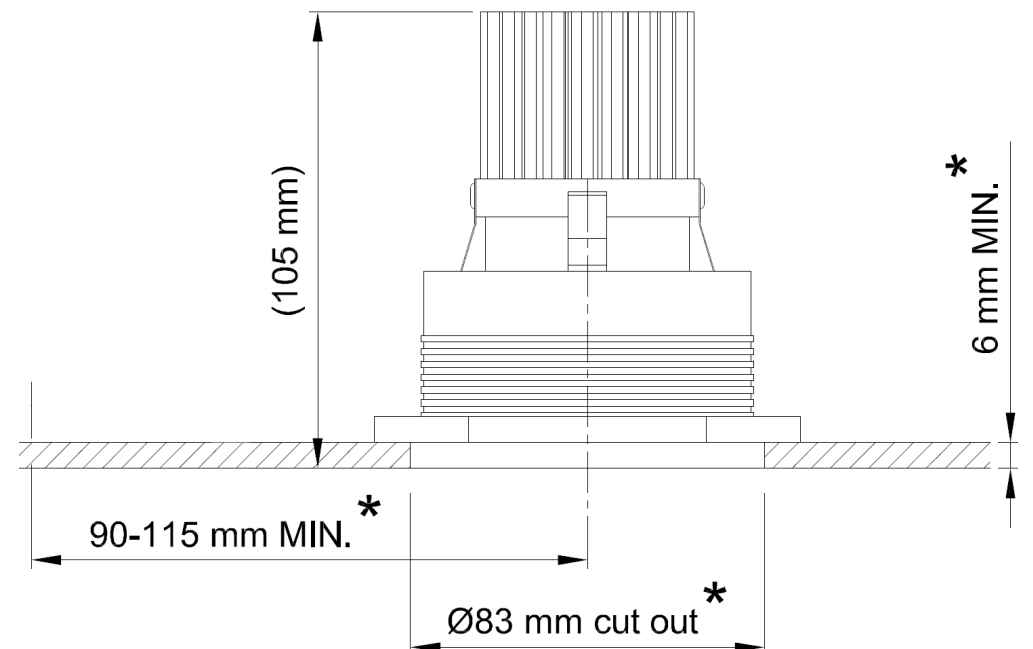

Lamp

Light source Soraa Led
Number of light sources 1
Socket Type GU-5.3
Bulb shape MR16
Max Lamp Length 46mm
power consumption 9W
Luminous Flux 490lm
Colour Temp 2700k / 3000k
CRI 96
Lifetime 35000
Beam angle 25° / 36°