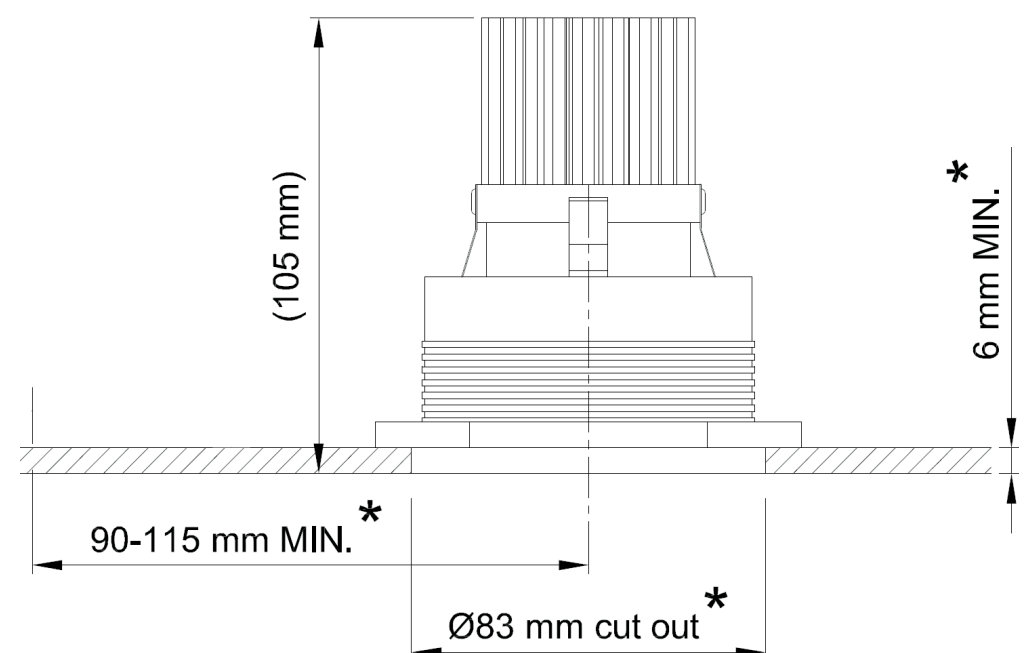

## General

Location Indoor  
Main material Aluminum alloy  
IP rating IP20  
Class I  
Bathroom zone Zone 3  
Voltage 230Vac  
CC 0,04A / 0,05A  
Driver Required No  
Cable length ( m ) 0,2  
Dimensions ( mm/ W-H-D ) .  
Mounting method Ceiling installation kit  
Brut weight (kg) 0.300  
Gross weight (kg) 0.200  
Packing (mm / W-H-D) 160x110x90  
Energy Efficiency % .

## Lamp

Light source Soraa retrofit led  
Number of light sources 1  
Socket Type GU10  
Bulb shape MR16  
Max Lamp Length 54,5  
power consumption 7,5W / 9,5W  
Luminous Flux 390lm / 465lm  
Colour Temp 2700k / 3000k  
CRI 95  
Lifetime 35000  
Beam angle 10° / 25° / 36° / 60°

## General

Location	Indoor
Main material	Aluminum alloy
IP rating	IP20
Class	I
Bathroom zone	Zone 3
Voltage	35Vdc
CC	350mA
Driver Required	Yes
Cable length ( m )	0,2
Dimensions ( mm / W-H-D )	.
Mounting method	Ceiling installation kit
Brut weight (kg)	0.300
Gross weight (kg)	0.200
Packing (mm / W-H-D)	160x110x90
Energy Efficiency %	.