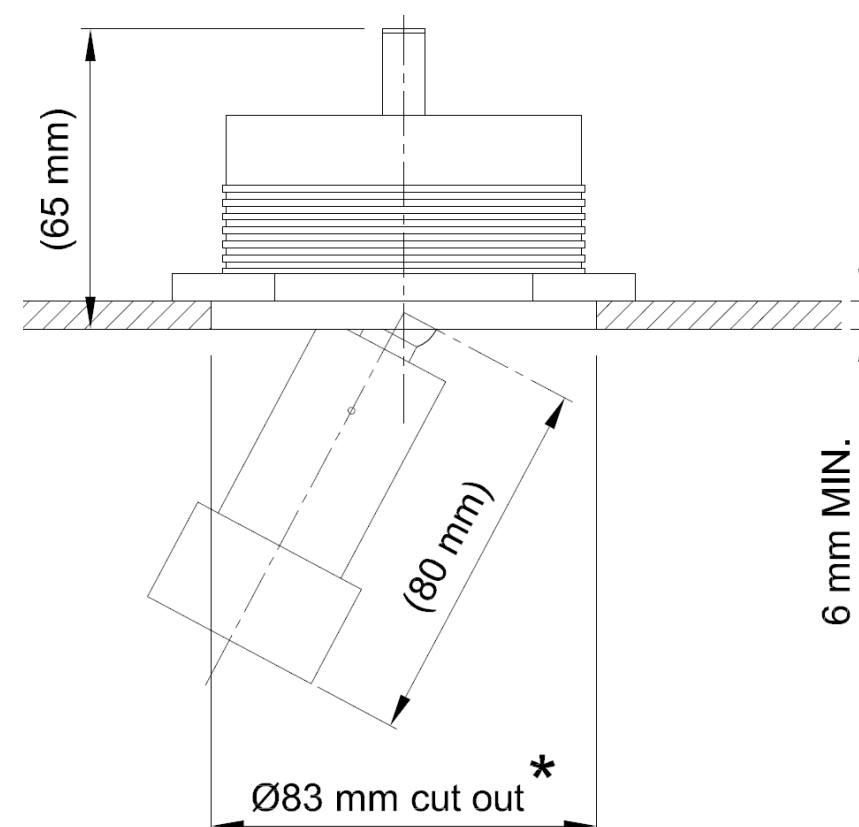

inédit

LIGHTING

TEKNA

Name **FLATSPOT 3 SURFACE MOUNTED LED**
Number **F020**
Collection **FLATSPOT**

General

Location	Indoor
Main material	Aluminum alloy
IP rating	IP20
Class	I
Bathroom zone	Zone 3
Voltage	28Vdc
CC	240mA
Driver Required	Yes
Cable length (m)	0,2
Dimensions (mm/ W-H-D)	.
Mounting method	Ceiling installation kit
Brut weight (kg)	0.300
Gross weight (kg)	0.200
Packing (mm / W-H-D)	160x110x90
Energy Efficiency %	.

Finishes

	Black
	White
	Custom Color

inédit

LIGHTING

TEKNA

Name **FLATSPOT 3 TRIMLESS - LED**
Number **F018**
Collection **FLATSPOT**

General

Location	Indoor
Main material	Aluminum alloy
IP rating	IP20
Class	I
Bathroom zone	Zone 3
Voltage	28Vdc
CC	240mA
Driver Required	Yes
Cable length (m)	0,2
Dimensions (mm/ W-H-D)	.
Mounting method	Ceiling installation kit
Brut weight (kg)	0.300
Gross weight (kg)	0.200
Packing (mm / W-H-D)	160x110x90
Energy Efficiency %	.

Lamp

Light source	Soraa LED Licht engines
Number of light sources	1
Socket Type	.
Bulb shape	SLE-11
Max Lamp Length	.
power consumption	6,7W
Luminous Flux	405lm / 430lm
Colour Temp	2700k / 3000k
CRI	95
Lifetime	35000
Beam angle	25° / 36°