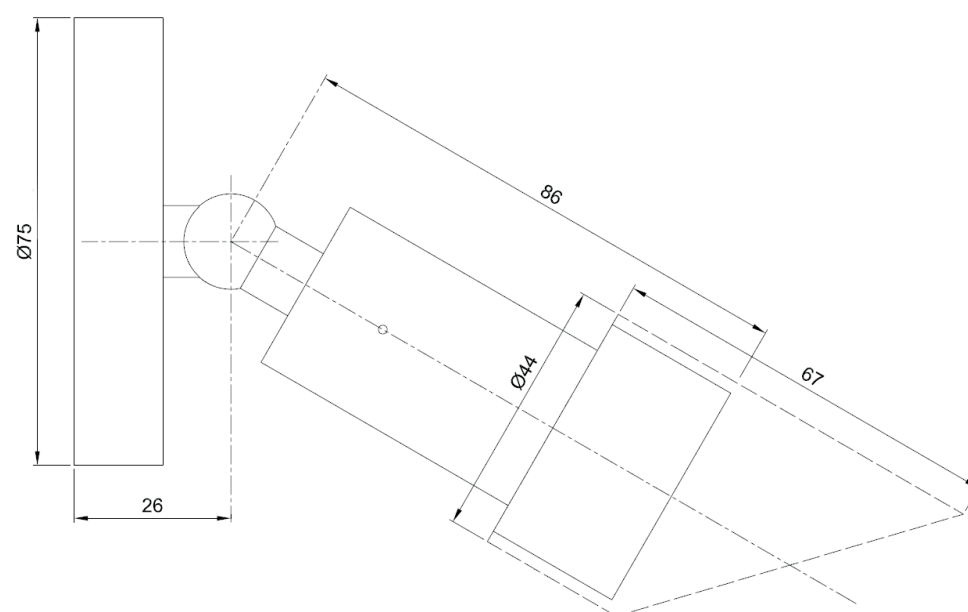

inédit

LIGHTING

TEKNA

Name **FLATSPOT 3 SURFACE MOUNTED LED**
Number **F020**
Collection **FLATSPOT**

General

Location	Indoor
Main material	Aluminum alloy
IP rating	IP20
Class	I
Bathroom zone	Zone 3
Voltage	28Vdc
CC	240mA
Driver Required	Yes
Cable length (m)	0,2
Dimensions (mm/ W-H-D)	.
Mounting method	Ceiling installation kit
Brut weight (kg)	0.300
Gross weight (kg)	0.200
Packing (mm / W-H-D)	160x110x90
Energy Efficiency %	.

Lamp

Light source	Soraa LED Licht engines
Number of light sources	1
Socket Type	.
Bulb shape	SLE-11
Max Lamp Length	.
power consumption	6,7W
Luminous Flux	405lm / 430lm
Colour Temp	2700k / 3000k
CRI	95
Lifetime	35000
Beam angle	25° / 36°

Finishes

	Black
	White
	Custom Color

inédit

LIGHTING

TEKNA

Name **FLATSPOT 3 TRIMLESS - LED**
Number **F018**
Collection **FLATSPOT**

General

Location	Indoor
Main material	Aluminum alloy
IP rating	IP20
Class	I
Bathroom zone	Zone 3
Voltage	28Vdc
CC	240mA
Driver Required	Yes
Cable length (m)	0,2
Dimensions (mm/ W-H-D)	.
Mounting method	Ceiling installation kit
Brut weight (kg)	0.300
Gross weight (kg)	0.200
Packing (mm / W-H-D)	160x110x90
Energy Efficiency %	.