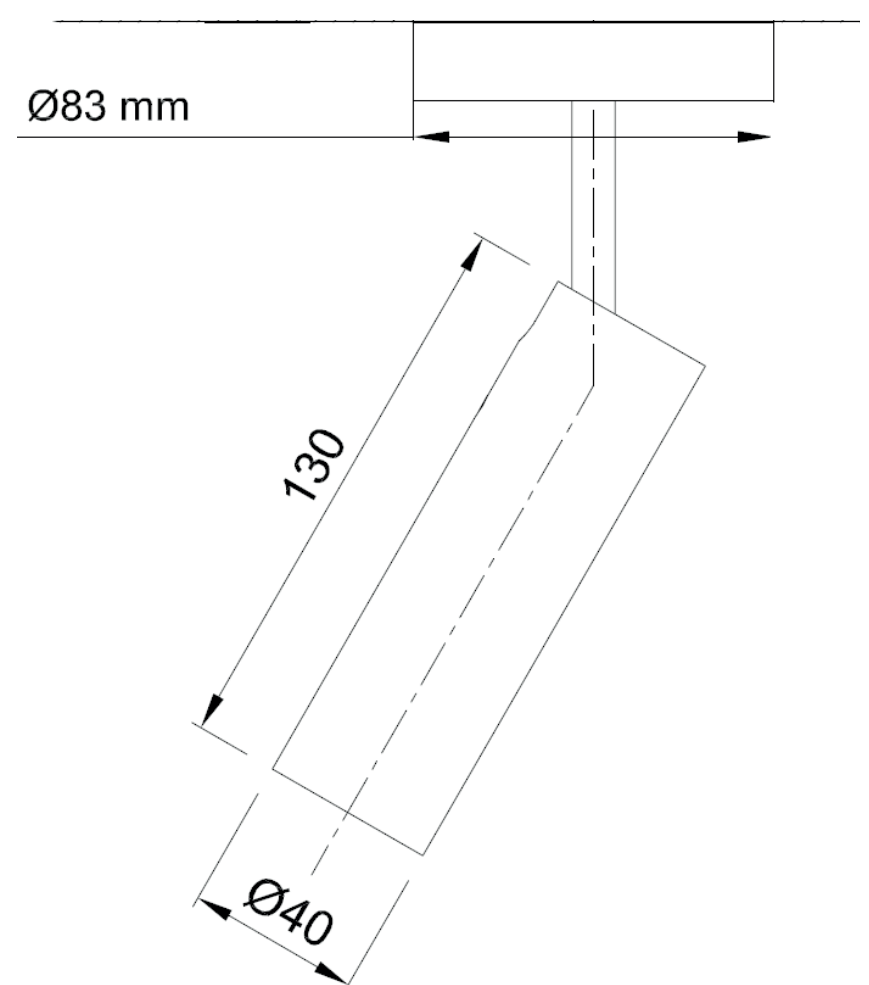

inédit

LIGHTING

TEKNA

Name **FLATSPOT 7 SURFACE MOUNTED LED**
Number **F030**
Collection **FLATSPOT**

General

Location Indoor
Main material Aluminum alloy
IP rating IP20
Class I
Bathroom zone Zone 3
Voltage 28Vdc
CC 240mA
Driver Required Yes
Cable length (m) 0,2
Dimensions (mm/ W-H-D) .
Mounting method Ceiling installation kit
Brut weight (kg) 0.400
Gross weight (kg) 0.300
Packing (mm / W-H-D) 330x100x100
Energy Efficiency % .

Lamp

Light source Soraa LED Licht engines
Number of light sources 1
Soket Type .
Bulb shape SLE-11
Max Lamp Length .
power consumption 6,7W
Luminous Flux 405lm / 430lm
Colour Temp 2700k / 3000k
CRI 95
Lifetime 35000
Beam angle 25° / 36°

Finishes

 Black
 White
 Gold Plated
 Custom Color

inédit

LIGHTING

TEKNA

Name **FLATSPOT 7 TRIMLESS LED**
Number **F028**
Collection **FLATSPOT**

General

Location Indoor
Main material Aluminum alloy
IP rating IP20
Class I
Bathroom zone Zone 3
Voltage 28Vdc
CC 240mA
Driver Required Yes
Cable length (m) 0,2
Dimensions (mm/ W-H-D) .
Mounting method Ceiling installation kit
Brut weight (kg) 0.400
Gross weight (kg) 0.300
Packing (mm / W-H-D) 330x100x100
Energy Efficiency % .

Lamp

Light source Soraa LED Licht engines
Number of light sources 1
Socket Type .
Bulb shape SLE-11
Max Lamp Length .
power consumption 6,7W
Luminous Flux 405lm / 430lm
Colour Temp 2700k / 3000k
CRI 95
Lifetime 35000
Beam angle 25° / 36°