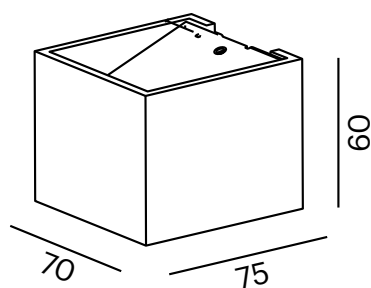

inédit

LIGHTING

Foro

Foro Short W

LED · 220-240V AC · 4W · 3000K · CRI>90 · 240lm
incl. control unit

341-40009440

341-40009550

Foro Long W

LED · 220-240V AC · 10W · 3000K · CRI>90 · 1120lm
incl. control unit

341-40019440

341-40019550