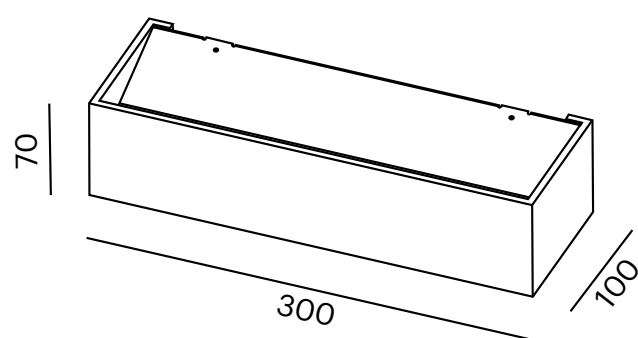

inédit

LIGHTING

Foro

Foro Short W

LED · 220-240V AC · 4W · 3000K · CRI>90 · 240lm
incl. control unit

341-40009440 

341-40009550 

Foro Long W

LED · 220-240V AC · 10W · 3000K · CRI>90 · 1120lm
incl. control unit

341-40019440 

341-40019550 

  IP 20

Play of light.
The exciting distribution of
light offers undreamt
possibilities and sets
interesting accents in the
room.