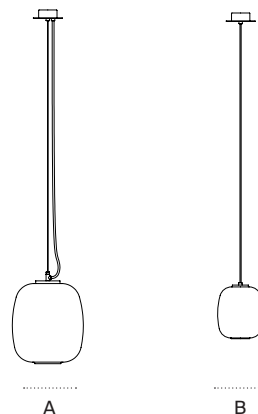

inédit

LIGHTING

Globo Cesta

Miguel Milá. 2018
Pendant lamps

Globo Cesta

Globo Cestita

Strolling through Barcelona in the 1960s, designer Miguel Milá found an abandoned opal globe in front of a glass factory. He picked it up, and over the years, it became the heart of this large family. As its name suggests, Cesta (Spanish for basket), was designed to hold this fragile piece.

Freed from its structure, the opal glass now shines on its own, maintaining the elegance of a classic with a contemporary presence.

The Cesta family is made up of the Cesta, Cestita, Cestita Batería, Cestita Alubat, Cesta Metálica, and Cestita Metálica table lamps, the Wally wall lamp, and the Globo Cesta and Globo Cestita pendant lamps, symbols of Mediterranean warmth and well-being. These masterpieces by Miguel Milá are part of our Design Classics collection, a series of objects created throughout the Modernist era.

General description:

White opal glass lampshade.
Black metallic circular canopy.
Suitable for side entry adaptor.
Junction Box adaptor included Ø 11,7 cm / 4.6" (UL market).
Electric cable length: 3 m / 118.1"

Approximate weight (unpacked):

(A) Globo Cesta: 2,7 kg / 5.9 lb
(B) Globo Cestita: 1,1 kg / 2.4 lb

Technical information:

Light source included (CE market):

(A)
LED bulb: 12 W / 1.521 lm / 2700K / A++ (subject to updates in LED technology)
E27 - E26 / Max. hgt. 130 mm / 5.1" / Max. power 75 W
Maximum bulb diameter: 70 mm / 2.7"