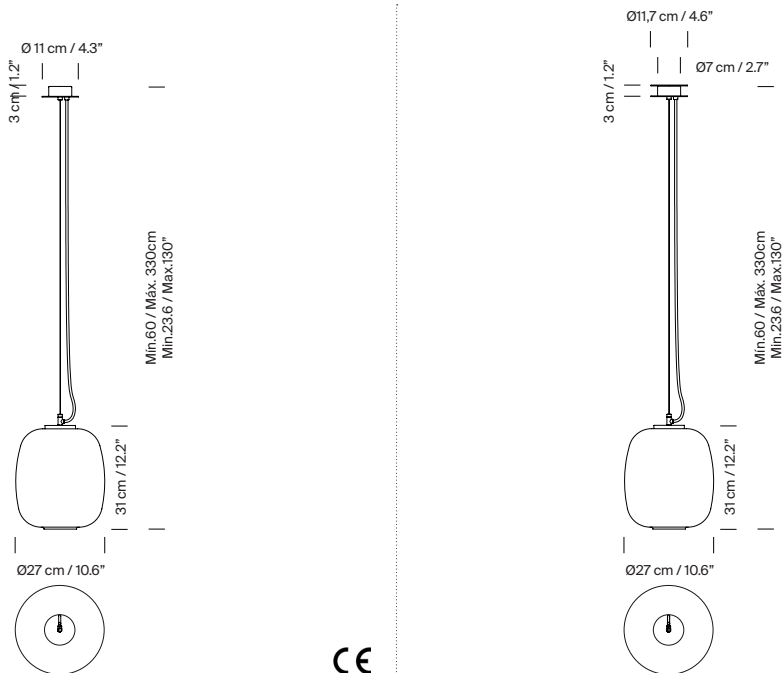

General description:

White opal glass lampshade.
Black metallic circular canopy.
Suitable for side entry adaptor.
Junction Box adaptor included Ø 11,7 cm / 4.6" (UL market).
Electric cable length: 3 m / 118.1"

Approximate weight (unpacked):

(A) Globo Cesta: 2,7 kg / 5.9 lb
(B) Globo Cestita: 1,1 kg / 2.4 lb

Technical information:

Light source included (CE market):

(A)
LED bulb: 12 W / 1.521 lm / 2700K / A++ (subject to updates in LED technology)
E27 - E26 / Max. hgt. 130 mm / 5.1" / Max. power 75 W
Maximum bulb diameter: 70 mm / 2.7"

(B)
LED bulb: 4,5 W / 470 lm / 2700K / A++ (subject to updates in LED technology)
E27 - E26 / Max. hgt. 130 mm / 5.1" / Max. power 40 W

Compatible with bulbs of the Energy efficiency class (E.E.C): A+... E.

Regulations:

CE
UNE-EN 60598
UNE-EN 55015
UNE-EN 60529

UL
Dry location only
UL-1598
E-353545

Maintenance:

Clean with a smooth cloth. Do not use ammonia, solvents or abrasive cleaning products.

Others:

The lamp is delivered in one package.
The assembly instructions are delivered with the product.