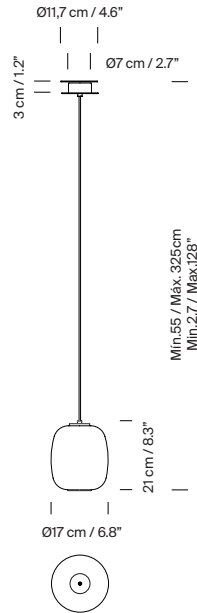

inédit

LIGHTING

Globo Cesta
Miguel Milá. 2018
Pendant lamps

Model B: Globo Cestita

Collection:
Table lamps

Wall lamps

Pendant lamps