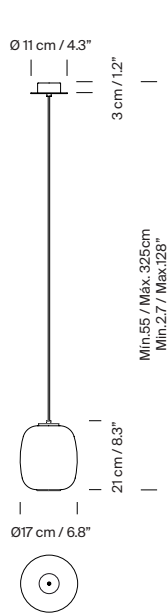

inédit

LIGHTING

Globo Cesta
Miguel Milá. 2018
Pendant lamps

Model B: Globo Cestita

Collection:
Table lamps

Wall lamps

Pendant lamps