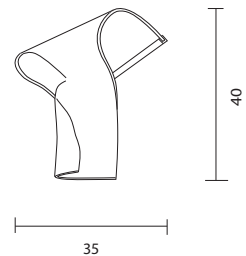

**GWEILO SONG**  
by Partisans, 2016

Table lamp. Hand-moulded, transparent acrylic structure. Led strip embedded in the gold anodised extruded aluminium profile. Dimmer placed in the electrical cord.

Type: Table lamp

Environment: Indoor

Structure: Acrylic

Voltage: 230 V

Dimmer: Included

Supply: Electrical cord with plug

Cable length: 200 cm

Light source: LED strip 2.5W 3000K 175Lm

**GWEILO SONG**