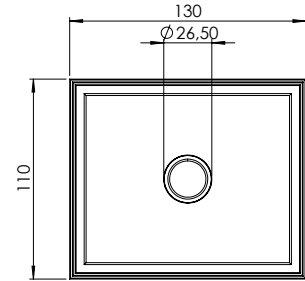

BEAM ANGLES

STANDARD (included) beam angle 24°

200CENT ROUND 750LM FIX TRIMLESS IP20

INDOOR - INTERNO - INNENBEREICH - INTERIEUR - INTÉRIEUR - INTERIOR

Fix (not adjustable) 0° - 0°

114x134 mm - h = 90 mm

Material : CALCYT® plaster