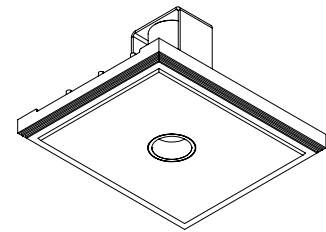

BEAM ANGLES

STANDARD (included) beam angle 24°

200CENT ROUND 750LM FIX TRIMLESS IP20

INDOOR - INTERNO - INNENBEREICH - INTERIEUR - INTÉRIEUR - INTERIOR

Fix (not adjustable) 0° - 0°

114x134 mm - h = 90 mm

Material : CALCYT® plaster