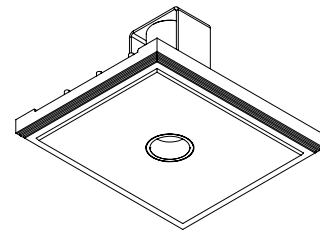

INSTALLATION KIT

STANDARD (included) installation system for ceiling 9 - 12 - 15 mm
REF N° 200 99 025 installation system for gypsum ceiling 25 mm
REF N° 200 99 030 installation system for gypsum ceiling 30 mm
REF N° 827 00 000 Concrete box 200CENT - Galvanized steel

BEAM ANGLES

STANDARD (included) beam angle 12°

200CENT ROUND 500LM FIX TRIMLESS IP20

INDOOR - INTERNO - INNENBEREICH - INTERIEUR - INTÉRIEUR - INTERIOR

Fix (not adjustable) 0° - 0°
 114x134 mm - h = 90 mm
 Material : CALCYT® plaster