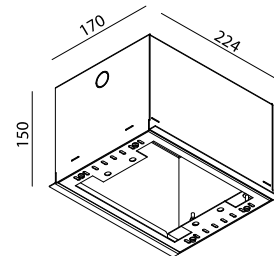

BEAM ANGLES

STANDARD (included) beam angle 24°

200CENT ROUND 750LM FIX TRIMLESS IP20

INDOOR - INTERNO - INNENBEREICH - INTERIEUR - INTÉRIEUR - INTERIOR

Fix (not adjustable) 0° - 0°

114x134 mm - h = 90 mm

Material : CALCYT® plaster