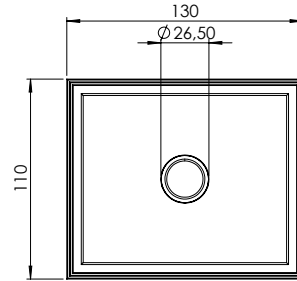

BEAM ANGLES

STANDARD (included) beam angle 12°

200CENT ROUND 500LM FIX TRIMLESS IP20

INDOOR - INTERNO - INNENBEREICH - INTERIEUR - INTÉRIEUR - INTERIOR

Fix (not adjustable) 0° - 0°
 114x134 mm - h = 90 mm
 Material : CALCYT® plaster