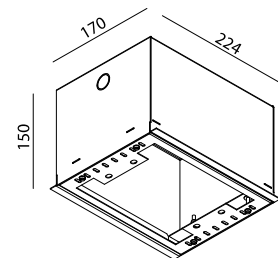

BEAM ANGLES

STANDARD (included) beam angle 12°

200CENT ROUND 500LM FIX TRIMLESS IP20

INDOOR - INTERNO - INNENBEREICH - INTERIEUR - INTÉRIEUR - INTERIOR

Fix (not adjustable) 0° - 0°
 114x134 mm - h = 90 mm
 Material : CALCYT® plaster