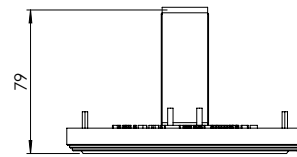

BEAM ANGLES

STANDARD (included) beam angle 12°

200CENT ROUND 500LM FIX TRIMLESS IP20

INDOOR - INTERNO - INNENBEREICH - INTERIEUR - INTÉRIEUR - INTERIOR

Fix (not adjustable) 0° - 0°
 114x134 mm - h = 90 mm
 Material : CALCYT® plaster