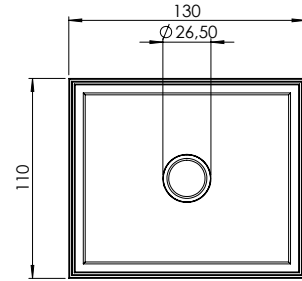

Fix (not adjustable) 0° - 0°
 114x134 mm - h = 90 mm
 Material : CALCYT® plaster

REF N° 200 BLACK

Black
 Nero
 Schwarz
 Zwart
 Noir
 Negro

REF N° 200 WHITE

White
 Bianco
 Weiß
 Wit
 Blanc
 Blanco

REF N° 200 CHROME

BEAM ANGLES

STANDARD (included) beam angle 12°

200CENT ROUND 500LM FIX TRIMLESS IP20

INDOOR - INTERNO - INNENBEREICH - INTERIEUR - INTÉRIEUR - INTERIOR

Fix (not adjustable) 0° - 0°
 114x134 mm - h = 90 mm
 Material : CALCYT® plaster

BEAM ANGLES

STANDARD (included) beam angle 24°

200CENT ROUND 750LM FIX TRIMLESS IP20

INDOOR - INTERNO - INNENBEREICH - INTERIEUR - INTÉRIEUR - INTERIOR

Fix (not adjustable) 0° - 0°

114x134 mm - h = 90 mm

Material : CALCYT® plaster