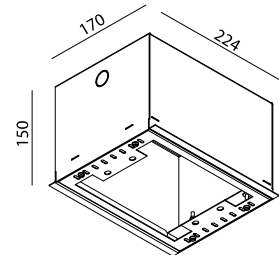

BEAM ANGLES

STANDARD (included) beam angle 36°