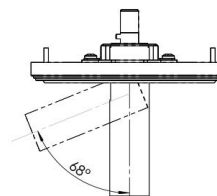

INSTALLATION KIT

STANDARD (included) installation system for ceiling 9 - 12 - 15 mm

REF N° 200 99 025 installation system for gypsum ceiling 25 mm

REF N° 200 99 030 installation system for gypsum ceiling 30 mm

REF N° 827 00 000 Concrete box 200Cent - Galvanized steel