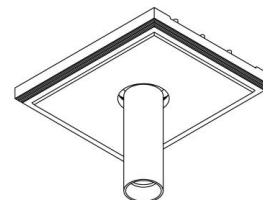

INSTALLATION KIT

STANDARD (included) installation system for ceiling 9 - 12 - 15 mm

REF N° 200 99 025 installation system for gypsum ceiling 25 mm

REF N° 200 99 030 installation system for gypsum ceiling 30 mm

REF N° 827 00 000 Concrete box 200Cent - Galvanized steel