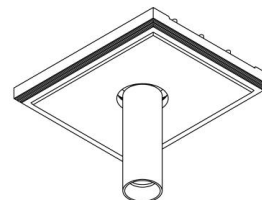

INSTALLATION KIT

STANDARD (included) installation system for ceiling 9 - 12 - 15 mm

REF N° 200 99 025 installation system for gypsum ceiling 25 mm

REF N° 200 99 030 installation system for gypsum ceiling 30 mm

REF N° 827 00 000 Concrete box 200Cent - Galvanized steel