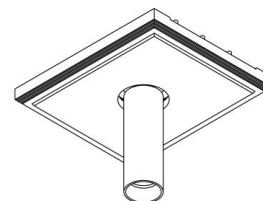

INSTALLATION KIT

STANDARD (included) installation system for ceiling 9 - 12 - 15 mm

REF N° 200 99 025 installation system for gypsum ceiling 25 mm

REF N° 200 99 030 installation system for gypsum ceiling 30 mm

REF N° 827 00 000 Concrete box 200Cent - Galvanized steel