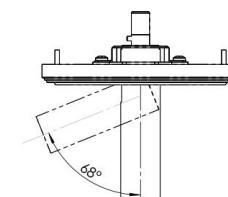

INSTALLATION KIT

STANDARD (included) installation system for ceiling 9 - 12 - 15 mm

REF N° 200 99 025 installation system for gypsum ceiling 25 mm

REF N° 200 99 030 installation system for gypsum ceiling 30 mm

REF N° 827 00 000 Concrete box 200Cent - Galvanized steel