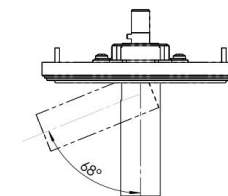

INSTALLATION KIT

STANDARD (included) installation system for ceiling 9 - 12 - 15 mm

REF N° 200 99 025 installation system for gypsum ceiling 25 mm

REF N° 200 99 030 installation system for gypsum ceiling 30 mm

REF N° 827 00 000 Concrete box 200Cent - Galvanized steel