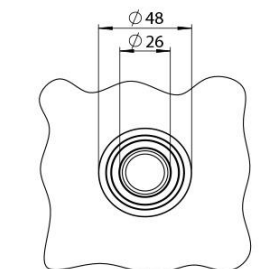

Black White - Nero Bianco
Schwarz Weiß - Zwart Wit
Noir Blanc - Negro Bianco

Ref N° 200 WH WH

White White - Bianco Bianco
Weiß Weiß - Wit Wit
Blanc Blanc - Bianco Bianco

Ref N° 200 BL GO

Black Gold - Nero Oro
Schwarz Gold - Zwart Goud
Noir Or - Negro Oro

Ref N° 200 WH GO

White Gold - Bianco Oro
Weiß Gold - Wit Goud
Blanc Or - Bianco Oro

Ref N° 200 BL CO

Black Copper - Nero Rame
Schwarz Kupfer - Zwart Koper
Noir Cuivre - Negro Cobre

Ref N° 200 WH CO

White Copper - Bianco Rame
Weiß Kupfer - Wit Koper
Blanc Cuivre - Blanco Cobre

200CENT ROUND LOW IP54 TRIM 500LM CRI 92

2200°K	2700°K	3000°K	4000°K
REF N° 519 28 531	REF N° 519 28 931	REF N° 519 28 831	REF N° 519 28 731

5,9 W - 500LM - 2 step MacAdam - **A+**
Serial wiring - - **CE** - -
Requires remote LED driver - 700mA
Standard Perfectbeam 24° - Optional 44° beam
Ultra low glare (UGR < 13)

INTEGRAL LED DRIVER

REF N° 697 67 015 15W DIM 1-10V Ø40 x 149mm

REF N° 697 37 015 15W DIM DALI Ø40 x 149mm

REF N° 697 77 010 10W PHASE DIM Ø42 x 94mm

230V/50Hz - - - **CE** - IP20 - 700mA
fits through the opening of Ø43mm

REMOTE LED DRIVER ON/OFF

REF N° 697 00 015 min.2W max. 32W

REF N° 697 00 025 min.2W max. 50W

230V/50Hz - - current controlled
 - **CE** - IP20 - 700mA - not dimmable

REMOTE LED DRIVER DIM

REF N° 697 60 040 min.3W max. 60W

1-10V DALI PUSH

REF N° 697 30 015 min 2W max 20W DALI

REF N° 697 60 015 min 2W max 20W 1-10V PUSH

REF N° 697 77 010 min 2W max 10W PHASE DIM

REF N° 697 77 020 min 11W max 20W PHASE DIM

230V/50Hz - - current controlled
 - **CE** - IP20 - 700mA - dimmable

INSTALLATION KIT

REF N° 680 01 043 standard holesaw Ø 43 mm

BEAM ANGLES

STANDARD (included) beam angle 24°
REF N° 203 20 044 (option) beam angle 44°