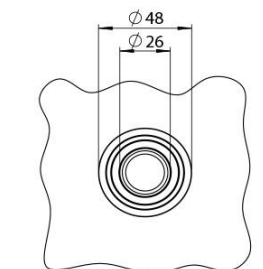

2200°K	2700°K	3000°K	4000°K
REF N° 519 27 531	REF N° 519 27 931	REF N° 519 27 831	REF N° 519 27 731

3 W - 250LM - 2 step MacAdam - **A+**

Serial wiring - - **CE** - -

Requires remote LED driver - 1050mA

Standard narrowbeam 12° - Optional 8° beam

Ultra low glare (UGR < 13)

Ref N° 200 BL BL

Black Black - Nero Nero
Schwarz Schwarz - Zwart Zwart
Noir Noir - Negro Negro

Ref N° 200 WH BL

White Black - Bianco Nero
Weiß Schwarz - Wit Zwart
Blanc Noir - Bianco Negro

Ref N° 200 BL WH

Black White - Nero Bianco
Schwarz Weiß - Zwart Wit
Noir Blanc - Negro Bianco

Ref N° 200 WH WH

White White - Bianco Bianco
Weiß Weiß - Wit Wit
Blanc Blanc - Bianco Bianco

Ref N° 200 BL GO

Black Gold - Nero Oro
Schwarz Gold - Zwart Goud
Noir Or - Negro Oro

Ref N° 200 WH GO

White Gold - Bianco Oro
Weiß Gold - Wit Goud
Blanc Or - Bianco Oro

Ref N° 200 BL CO

Black Copper - Nero Rame
Schwarz Kupfer - Zwart Koper
Noir Cuivre - Negro Cobre

Ref N° 200 WH CO

White Copper - Bianco Rame
Weiß Kupfer - Wit Koper
Blanc Cuivre - Blanco Cobre

INTEGRAL LED DRIVER

REF N° 697 61 015 15W DIM 1-10V Ø40 x 149mm

REF N° 697 31 015 15W DIM DALI Ø40 x 149mm

230V/50Hz - - **CE** - IP20 - 1050mA
fits through the opening of Ø43mm

REMOTE LED DRIVER ON/OFF

REF N° 697 00 015 min.2W max. 39W

REF N° 697 00 025 min.2W max. 50W

230V/50Hz - - current controlled
CE - IP20 - 1050mA - not dimmable

REMOTE LED DRIVER DIM

REF N° 697 60 025 min.3W max. 60W

1-10V DALI PUSH

REF N° 697 70 050 min 2W max 45W PHASE DIM

230V/50Hz - - current controlled
CE - IP20 - 1050mA - dimmable

INSTALLATION KIT

REF N° 680 01 043 standard holesaw Ø 43 mm

BEAM ANGLES

STANDARD (included) beam angle 12°
REF N° 203 20 008 (option) beam angle 8°