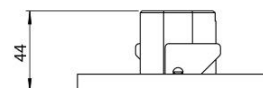

INSTALLATION KIT

REF N° 680 01 043 standard holesaw Ø 43 mm