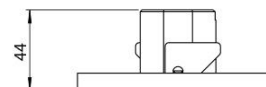

INSTALLATION KIT

REF N° 680 01 043 standard holesaw Ø 43 mm