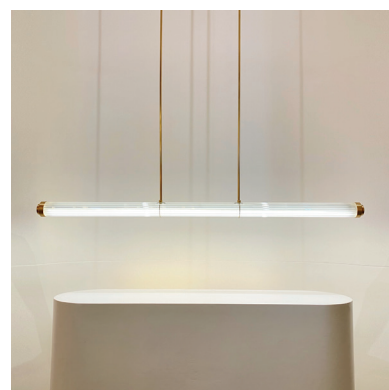

Name **KEMBLEFORD**
 Number **N176**
 Collection **ARTON**

TEKNA

General

Location Indoor
 Main material Brass/glass
 IP rating IP20
 Class I
 Bathroom zone Zone 3
 Voltage 230V
 Driver Required Integrated
 Cable length (m) Made to order
 Dimenstions (mm/ W-H-D) .
 Mounting method Suspension rod
 Brut weight (kg) .
 Gross weight (kg) .
 Packing (mm / W-H-D) .
 Energy Efficiency % A

Lamp

Light source LED Ribon Stripes
 Number of light sources 1
 Soket Type .
 Bulb shape TUBULARPROFILE
 Max Lamp Length .
 power consumption 52,5w
 Luminous Flux 4540lm
 Colour Temp 2700K
 CRI 96
 Lifetime 30000h
 Beam angle 180°