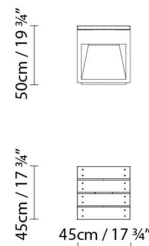

LAP BENCH

By David Abad

Description:

Elondo wooden (Indian Rosewood) bench for indoors or outdoors. Lap Bench A may be connected to the ground or floor at a fixed connection point, while Lap Bench B is portable, with a 3.5-meter cable. Available in two lengths. Finishes: Texturised satin concrete grey or texturised rust.

LAP BENCH 45A LED

LAP BENCH 45A FLUO

LAP BENCH 45B LED

LAP BENCH 45B FLUO

LAP BENCH 45-2A LED

LAP BENCH 45-2A FLUO

- Concrete grey (satin)
- Rust

CODE	LAMP	LIGHT SOURCE	DIM	BULB	BULB WEIGHT (kg)	EFFICIENCY
722250	LAP BENCH 45A LED GREY					
722251	LAP BENCH 45A LED RUST					
722222	LAP BENCH 45B LED GREY	LED 2 x 6,5W 900lm 12V 3000K CRI≥90 230V	A++		19	LED A+
722223	LAP BENCH 45B LED RUST					
722254	LAP BENCH 45-2A LED GREY	LED 2 x 6,5W 900lm 12V 3000K CRI≥90 230V	A++		40	LED A+
722255	LAP BENCH 45-2A LED RUST					