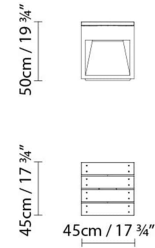

LAP BENCH 45A LED

LAP BENCH 45A FLUO

LAP BENCH 45B LED

LAP BENCH 45B FLUO

LAP BENCH 45-2A LED

LAP BENCH 45-2A FLUO

- Concrete grey (satin)
- Rust

CODE	LAMP	LIGHT SOURCE	DIM	BULB	BULB WEIGHT (kg)	EFFICIENCY
722250	LAP BENCH 45A LED GREY					
722251	LAP BENCH 45A LED RUST					
722222	LAP BENCH 45B LED GREY	LED 2 x 6,5W 900lm 12V 3000K CRI≥90 230V	A++		19	LED A+
722223	LAP BENCH 45B LED RUST					
722254	LAP BENCH 45-2A LED GREY	LED 2 x 6,5W 900lm 12V 3000K CRI≥90 230V	A++		40	LED A+
722255	LAP BENCH 45-2A LED RUST					