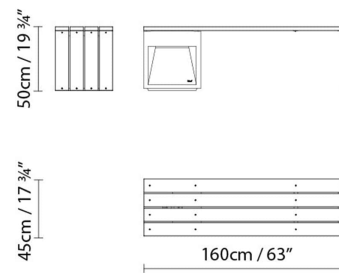

LAP BENCH 45A LED

LAP BENCH 45A FLUO

LAP BENCH 45B LED

LAP BENCH 45B FLUO

LAP BENCH 45-2A LED

LAP BENCH 45-2A FLUO

- Concrete grey (satin)
- Rust

CODE	LAMP	LIGHT SOURCE	DIM	BULB	BULB WEIGHT (kg)	EFFICIENCY
722250	LAP BENCH 45A LED GREY					
722251	LAP BENCH 45A LED RUST					
722222	LAP BENCH 45B LED GREY	LED 2 x 6,5W 900lm 12V 3000K CRI≥90 230V	A++		19	LED A+
722223	LAP BENCH 45B LED RUST					
722254	LAP BENCH 45-2A LED GREY	LED 2 x 6,5W 900lm 12V 3000K CRI≥90 230V	A++		40	LED A+
722255	LAP BENCH 45-2A LED RUST					