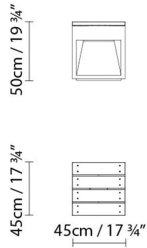

LAP BENCH 45B LED