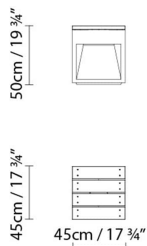

LAP BENCH 45A LED