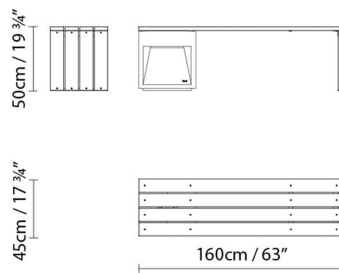

LAP BENCH 45A LED

LAP BENCH 45A FLUO

LAP BENCH 45B LED

LAP BENCH 45B FLUO

LAP BENCH 45-2A LED

LAP BENCH 45-2A FLUO

- Concrete grey (satin)
- Rust

CODE	LAMP	LIGHT SOURCE	DIM	BULB	BULB WEIGHT (kg)	EFFICIENCY
722250	LAP BENCH 45A LED GREY					
722251	LAP BENCH 45A LED RUST					
722222	LAP BENCH 45B LED GREY	LED 2 x 6,5W 900lm 12V 3000K CRI≥90 230V	A++		19	LED A+
722223	LAP BENCH 45B LED RUST					
722254	LAP BENCH 45-2A LED GREY	LED 2 x 6,5W 900lm 12V 3000K CRI≥90 230V	A++		40	LED A+
722255	LAP BENCH 45-2A LED RUST					