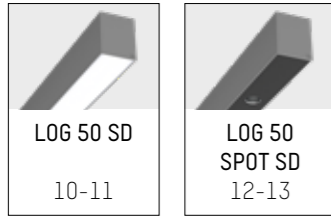

AUFBAULEUCHTEN / SURFACE LUMINAIRES