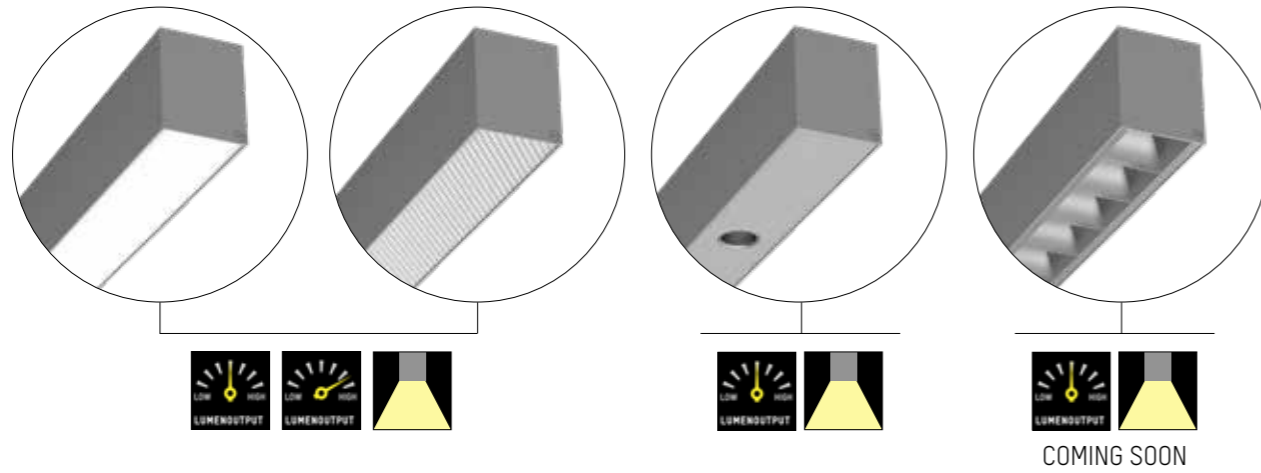

LOG 50 SD

LOG 50 PD / PDI

LOG 50 R

LOG 50 TRACK

LOG 50 INFO

MID OUTPUT VERSIONEN / MID OUTPUT VERSIONS

Mittlerer Lumenoutput - hohe Energieeffizienz / Mid lumenoutput - high energy efficiency

HIGH OUTPUT VERSIONEN / HIGH OUTPUT VERSIONS

Hoher Lumenoutput - mittlere Energieeffizienz / High lumenoutput - mid energy efficiency

SD VERSIONEN / SD VERSIONS

Aufbauleuchten direkt strahlend / Surface luminaires direct beam

PD VERSIONEN / PD VERSIONS

Pendelleuchten direkt strahlend / Pendants direct beam

PDI VERSIONEN / PDI VERSIONS

Pendelleuchten direkt-/ indirekt strahlend / Pendants direct-/ indirect beam

R VERSIONEN / R VERSIONS

Einbauleuchten direkt strahlend / Recessed luminaires direct beam

OPALE ABDECKUNG / OPAL COVER

ABDECKUNG MIT MIKROPRISMATISCHER FOLIE / COVER WITH MICROPRISMATIC FOIL

STRAHLER VERSIONEN / SPOTS VERSIONS

RASTER VERSIONEN / GRID VERSIONS

Coming soon!