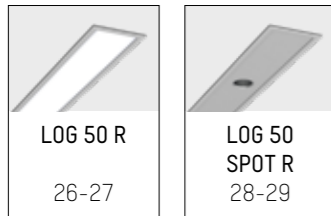

EINBAULEUCHTEN / RECESSED LUMINAIRE