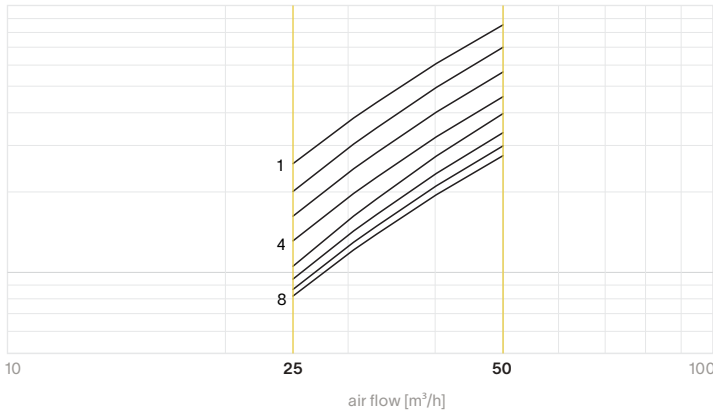

prado

pradovent

tech specs

type	supply or exhaust
air flow	maximum 50m <sup>3</sup> /h
pressure	25 - 75 Pa
noise level	< 27 dB(A)
adjustment	32 steps
lock mechanism	integrated lock
color	white - RAL 9003
paintable	with synthetic primer
compatibility	fits into every Ø125 duct
other	patent pending

order number

8000 - 1000	pradovent
-------------	-----------

accessoires

installation

8000 - 0001	plaster ring Ø108
8000 - 0011	clt csc ring Ø108

capacity graphs

air supply

air extraction