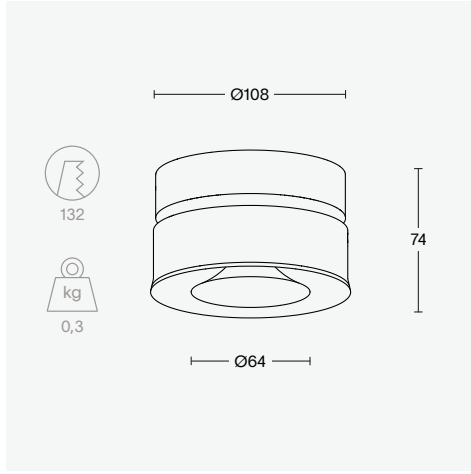

prado

pradovent

tech specs

type	supply or exhaust
air flow	maximum 50m <sup>3</sup> /h
pressure	25 - 75 Pa
noise level	< 27 dB(A)
adjustment	32 steps
lock mechanism	integrated lock
color	white - RAL 9003
paintable	with synthetic primer
compatibility	fits into every Ø125 duct
other	patent pending

order number

8000 - 1000	pradovent
-------------	-----------

accessoires

installation

8000 - 0001	plaster ring Ø108
8000 - 0011	clt csc ring Ø108

capacity graphs

air supply

air extraction