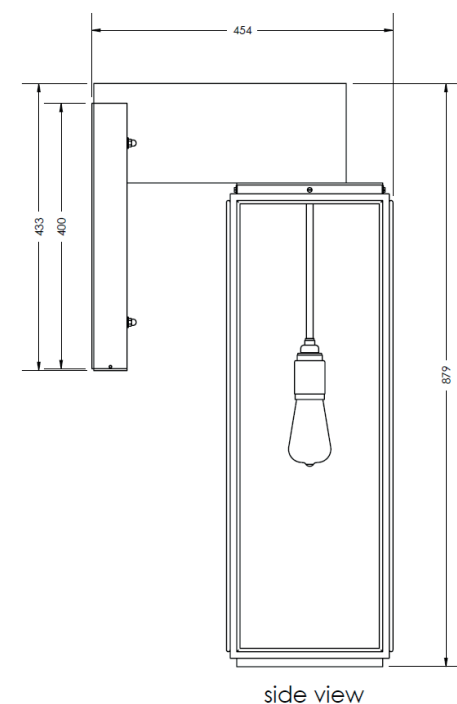

Finishes

Dark Bronze