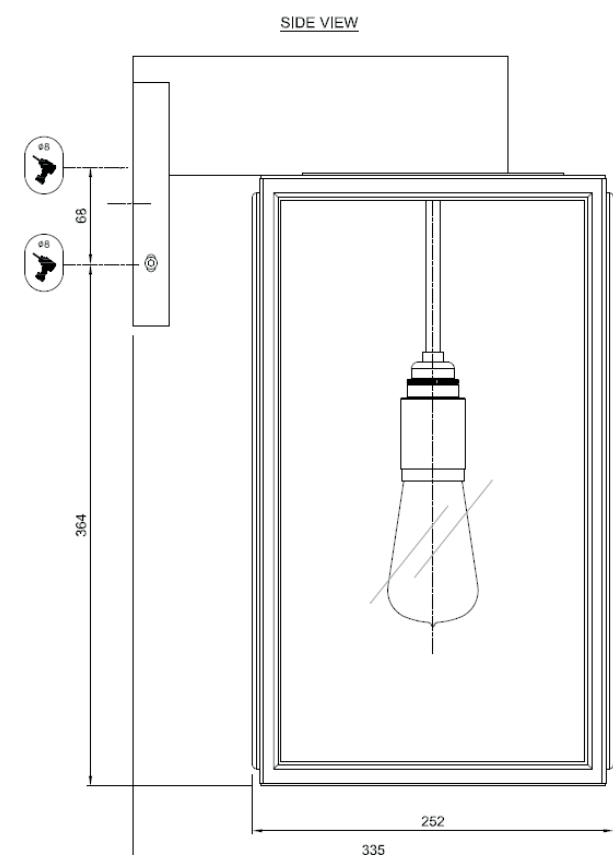

Finishes

Dark Bronze