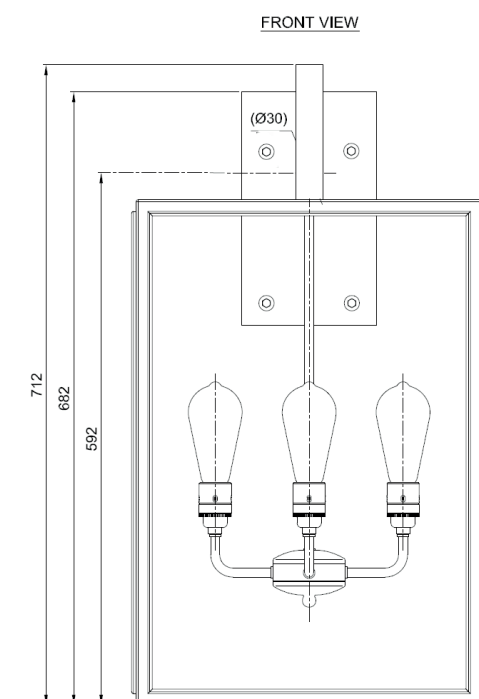

inédit

LIGHTING

TEKNA

Name **ILFORD WALL LARGE-C**
Number **N110**
Collection **NAUTIC**

General

Location	Indoor/outdoor
Main material	Brass/glass
IP rating	IP43
Class	I
Bathroom zone	Zone 3
Voltage	220-240V
Driver Required	No
Cable length (m)	
Dimensions (mm/ W-H-D)	W395-H737-D527
Mounting method	Wall bracket
Brut weight (kg)	24
Gross weight (kg)	14
Packing (mm / W-H-D)	535x535x770
Energy Efficiency %	0,78

Lamp

Light source	Included
Number of light sources	Caret squirrel cage
Socket Type	4
Bulb shape	E27
Max Lamp Length	ST64
power consumption	165 mm
Luminous Flux	7,7W
Colour Temp	350lm
CRI	2300K
Lifetime	>80
Beam angle	25000hrs.
	360°

Electrical

Switched	No
Battery	No
Dimmible	Yes
Dimming Range	See dimming list
Dimming method	Phase dimming
Supply Frequency	50/60Hz
Driver/Ballast Voltage	220-240V
Efficacy	A

Finishes

■ Dark Bronze