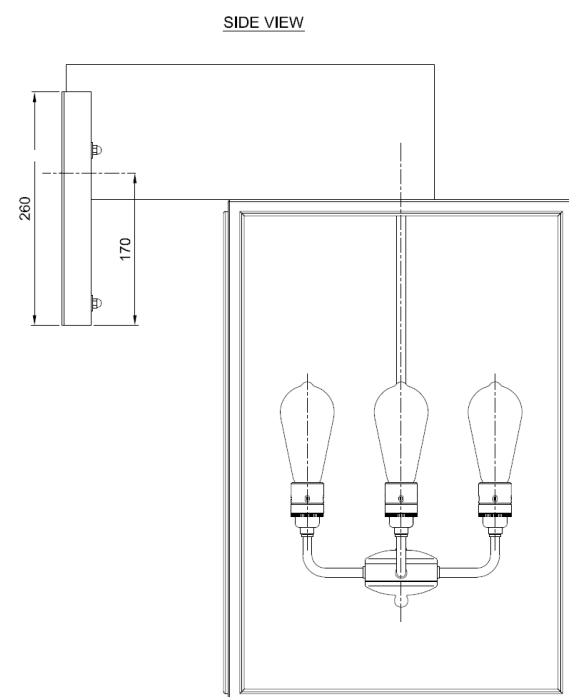

inédit

LIGHTING

TEKNA

Name **ILFORD WALL LARGE-C**
Number **N110**
Collection **NAUTIC**

General

Location	Indoor/outdoor
Main material	Brass/glass
IP rating	IP43
Class	I
Bathroom zone	Zone 3
Voltage	220-240V
Driver Required	No
Cable length (m)	
Dimensions (mm/ W-H-D)	W395-H737-D527
Mounting method	Wall bracket
Brut weight (kg)	24
Gross weight (kg)	14
Packing (mm / W-H-D)	535x535x770
Energy Efficiency %	0,78

Lamp

Light source	Included
Number of light sources	Caret squirrel cage
Socket Type	4
Bulb shape	E27
Max Lamp Length	ST64
power consumption	165 mm
Luminous Flux	7,7W
Colour Temp	350lm
CRI	2300K
Lifetime	>80
Beam angle	25000hrs.
	360°

Electrical

Switched	No
Battery	No
Dimmible	Yes
Dimming Range	See dimming list
Dimming method	Phase dimming
Supply Frequency	50/60Hz
Driver/Ballast Voltage	220-240V
Efficacy	A

Finishes

■ Dark Bronze