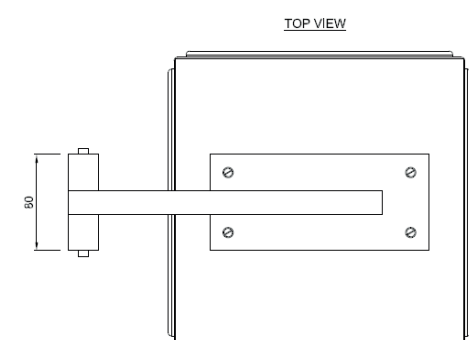

Finishes

Dark Bronze