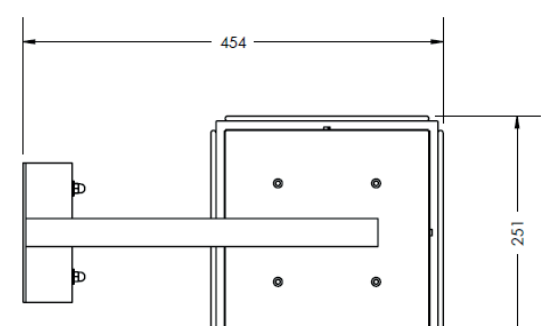

front view

inédit

LIGHTING

TEKNA

Name **ILFORD WALL ON BRACKET 900**
Number **N005**
Collection **NAUTIC**

General

Location	Indoor
Main material	Brass/glass
IP rating	IP20
Class	I
Bathroom zone	Zone 3
Voltage	230V
Driver Required	Integrated
Cable length (m)	0,3
Dimensions (mm/ W-H-D)	W252-H1483-D453
Mounting method	Wall bracket
Brut weight (kg)	20
Gross weight (kg)	14
Packing (mm / W-H-D)	460x460x1060
Energy Efficiency %	A