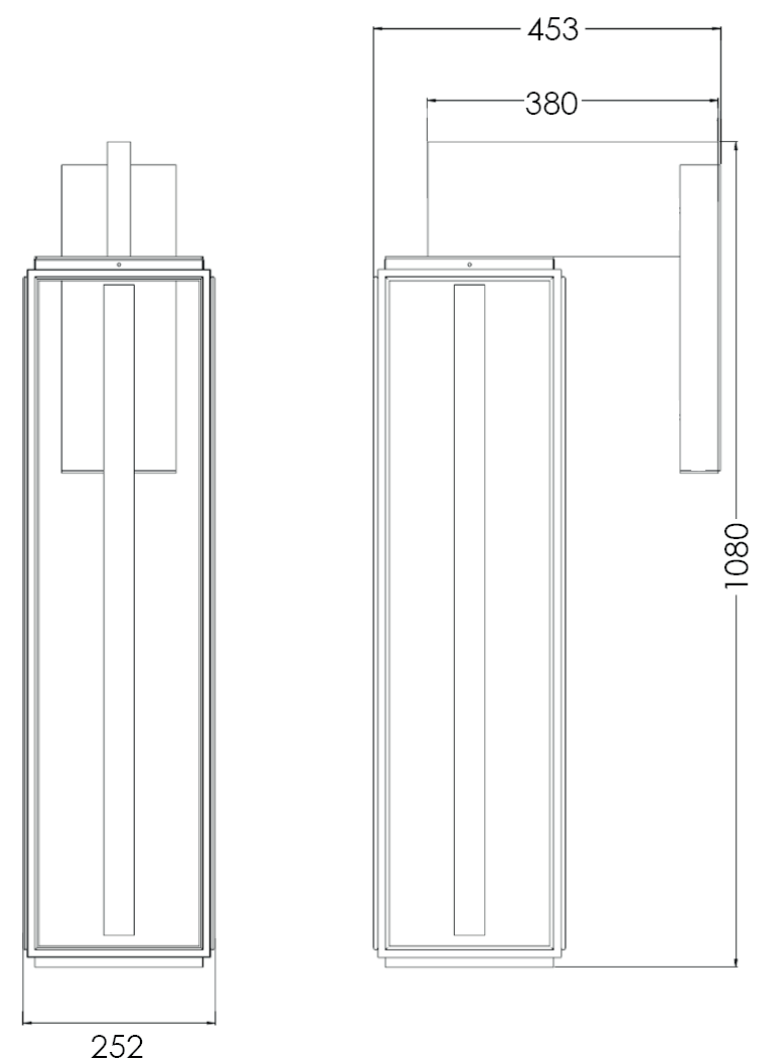

Finishes

Dark bronze