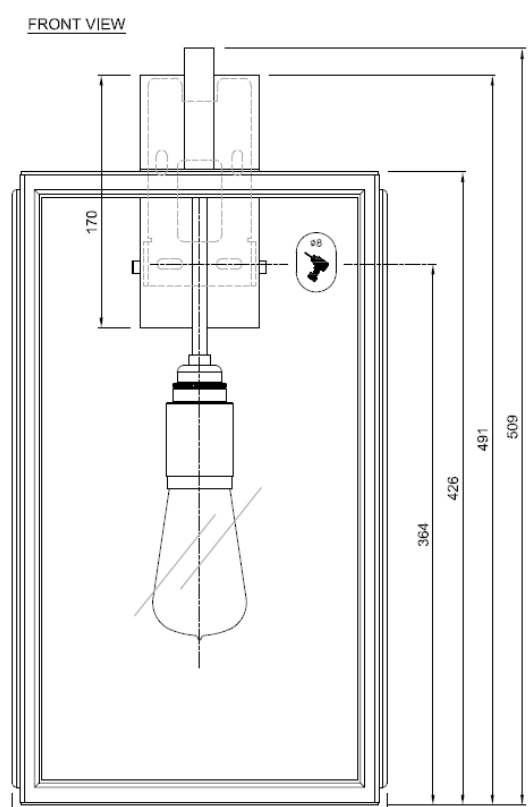

Finishes

Dark Bronze