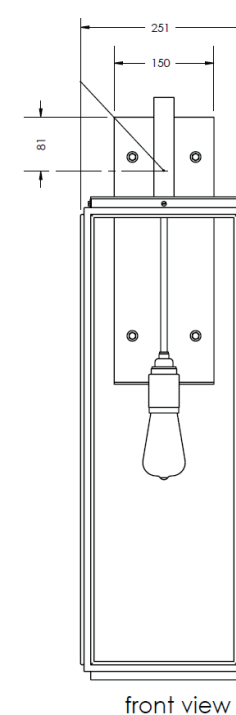

front view

inédit

LIGHTING

TEKNA

Name **ILFORD WALL ON BRACKET 900**
Number **N005**
Collection **NAUTIC**

General

Location	Indoor
Main material	Brass/glass
IP rating	IP20
Class	I
Bathroom zone	Zone 3
Voltage	230V
Driver Required	Integrated
Cable length (m)	0,3
Dimensions (mm/ W-H-D)	W252-H1483-D453
Mounting method	Wall bracket
Brut weight (kg)	20
Gross weight (kg)	14
Packing (mm / W-H-D)	460x460x1060
Energy Efficiency %	A