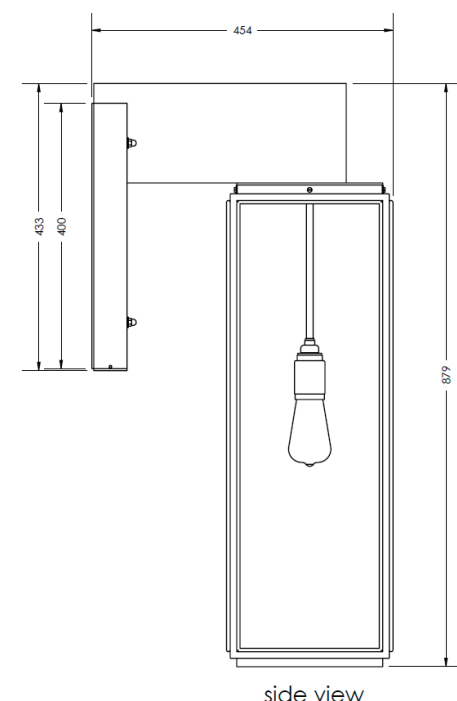

Finishes

Dark Bronze

side view