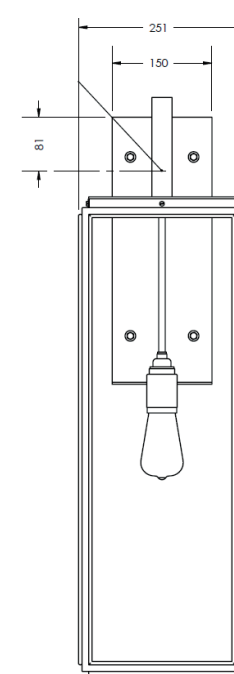

inédit

LIGHTING

TEKNA

Name **ILFORD WALL ON BRACKET 700**
Number **N004**
Collection **NAUTIC**

General

Location	Indoor/outdoor
Main material	Brass/glass
IP rating	IP43
Class	I
Bathroom zone	Zone 3
Voltage	220-240V
Driver Required	No
Cable length (m)	
Dimensions (mm/ W-H-D)	W252-H879-D453
Mounting method	Wall bracket
Brut weight (kg)	20
Gross weight (kg)	14
Packing (mm / W-H-D)	460x460x1060
Energy Efficiency %	0,78

Lamp

	Included
Light source	Edison Led lamp
Number of light sources	1
Socket Type	E27
Bulb shape	ST64
Max Lamp Length	165 mm
power consumption	6W
Luminous Flux	400lm
Colour Temp	2200K
CRI	>80
Lifetime	25000hrs.
Beam angle	360°

front view