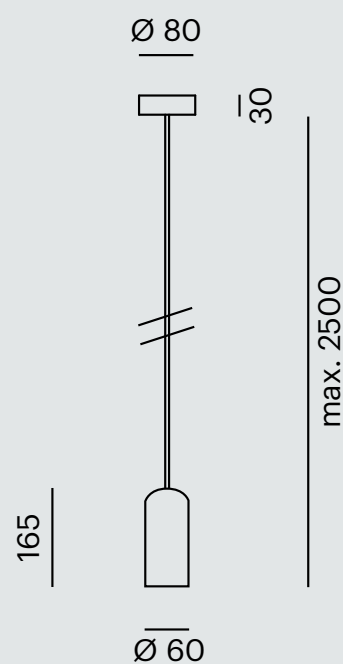

inédit

LIGHTING

Iris

Design Rainer Mutsch

GU10 Socket PD

order glass separately

1 x GU10 · 220-240V AC · max. 9W LED Retrofit
for Bass light glass and Iris S, L light glass

257-00008000 **B**

CE IP 20

Iris S light glass

mouth-blown decor glass
order Pendant separately

733-000100h0 **CH**

733-000100a0 **C**

733-000100p0 **P**

Iris L light glass

mouth-blown decor glass
order Pendant separately

733-000200h0 **CH**

733-000200a0 **C**

733-000200p0 **P**

Retro style in handmade quality. A luminaire to fall in love with.