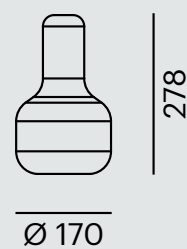

inédit

LIGHTING

Iris

Design Rainer Mutsch

GU10 Socket PD

order glass separately

1 x GU10 · 220-240V AC · max. 9W LED Retrofit
for Bass light glass and Iris S, L light glass

257-00008000 **B**

CE IP 20

Iris S light glass

mouth-blown decor glass
order Pendant separately

733-000100h0 **CH**

733-000100a0 **C**

733-000100p0 **P**

Iris L light glass

mouth-blown decor glass
order Pendant separately

733-000200h0 **CH**

733-000200a0 **C**

733-000200p0 **P**

Retro style in handmade quality. A luminaire to fall in love with.