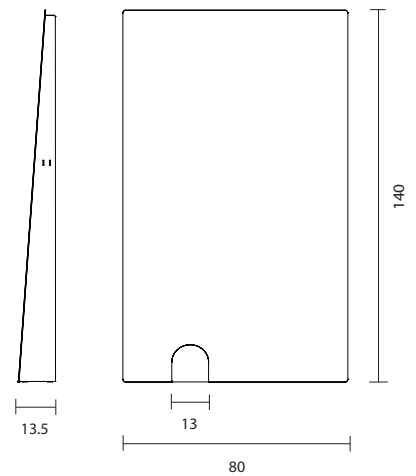

JERRY!
by Studio MK27, 2016

Floor lamp. Aluminium structure, with white lacquered front and black lacquered back case. Top LED strip wallwasher and bottom LED COB included.

Type: Floor lamp

Environment: Indoor

Structure: Aluminium

Voltage: 230 V

Supply: Electrical cord with plug

Cable length: 200 cm

Light Source: LED strip 7W 2700K 525Lm
+LED COB 8W 2700K 632Lm

JERRY!

315000600005 white lacquered  16 kg
18 kg

CE  IP-20