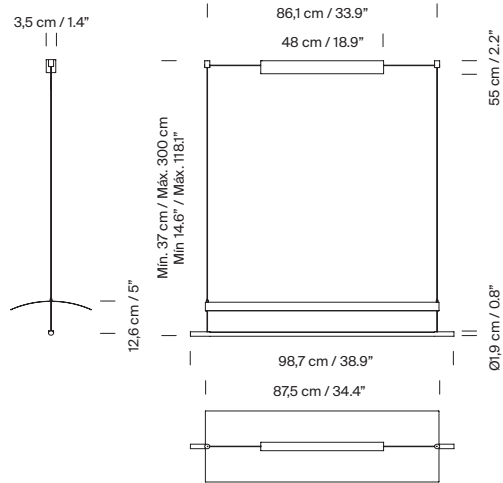

General description:

Black metal structure with matte finish.
S&C white metallic shade with brilliant finish (exterior).
Polycarbonate diffuser.
Electric cable length: 3 m / 118,1"

Approximate weight (unpacked):

2 modules (A)

1 module (B)

Examples of composition

3 modules (A + B)

4 modules (A + 2B)

inédit

LIGHTING

Lámina

Antoni Arola. 2018
Pendant lamps

Model C: Lámina 85

Model D: Sistema Lámina 85.

2 modules (A)

1 module (B)

Examples of composition

3 modules (A + B)

4 modules (A + 2B)