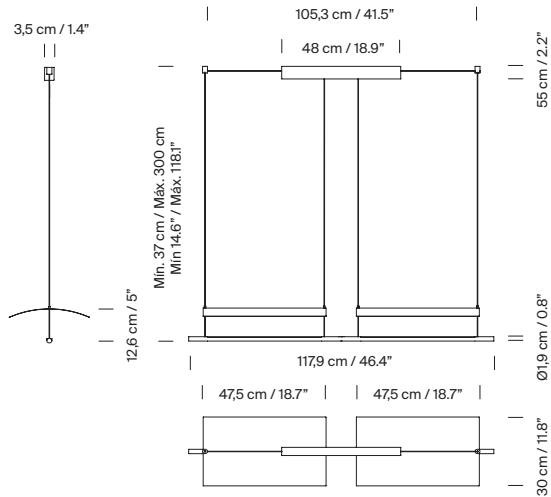

General description:

Black metal structure with matte finish.
S&C white metallic shade with brilliant finish (exterior).
Polycarbonate diffuser.
Electric cable length: 3 m / 118,1"

Approximate weight (unpacked):

Others:

The lamp is delivered in different packages.
The assembly instructions are delivered with the product.

inédit

LIGHTING

Lámina

Antoni Arola. 2018
Pendant lamps

Model A: Lámina 45

Model B: Sistema Lámina 45

2 modules (A)

1 module (B)

Examples of composition

3 modules (A + B)

4 modules (A + 2B)

inédit

LIGHTING

Lámina