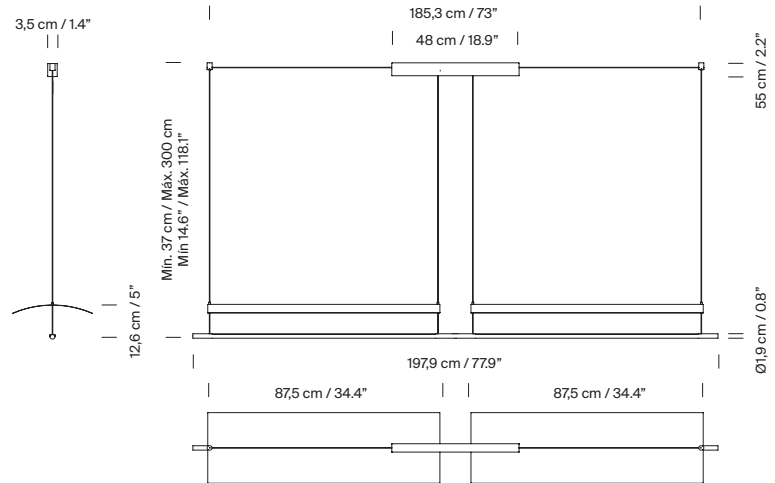

General description:

Black metal structure with matte finish.
S&C white metallic shade with brilliant finish (exterior).
Polycarbonate diffuser.
Electric cable length: 3 m / 118,1"

Approximate weight (unpacked):

Others:

The lamp is delivered in different packages.
The assembly instructions are delivered with the product.

inédit

LIGHTING

Lámina

Antoni Arola. 2018
Pendant lamps

Model A: Lámina 45

Model B: Sistema Lámina 45

2 modules (A)

1 module (B)

Examples of composition

3 modules (A + B)

4 modules (A + 2B)

inédit

LIGHTING

Lámina

Antoni Arola. 2018
Pendant lamps

Model C: Lámina 85

Model D: Sistema Lámina 85.

2 modules (A)

1 module (B)

Examples of composition

3 modules (A + B)

4 modules (A + 2B)