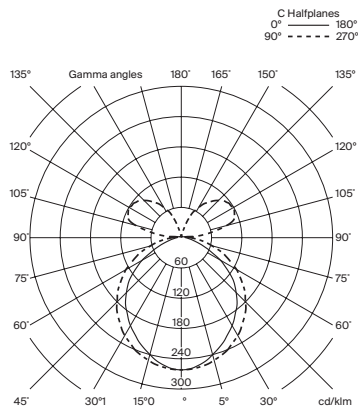

Modelo F: Lámina Mayor

Regulations:

CE
UNE-EN 60598
UNE-EN 55015
UNE-EN 60529

UL

UL-1598
UL-8750
E-336377
Dry location only

Maintenance:

Clean with a smooth cloth. Do not use ammonia, solvents or abrasive cleaning products.

Others:

The lamp is delivered in different packages.
The assembly instructions are delivered with the product.