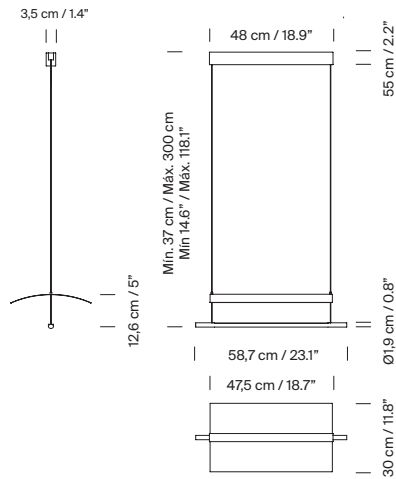

General description:

Black metal structure with matte finish.
S&C white metallic shade with brilliant finish (exterior).
Polycarbonate diffuser.
Electric cable length: 3 m / 118,1"

Approximate weight (unpacked):

Others:

The lamp is delivered in different packages.
The assembly instructions are delivered with the product.

inédit

LIGHTING

Lámina

Antoni Arola. 2018
Pendant lamps

Model A: Lámina 45

Model B: Sistema Lámina 45

2 modules (A)

1 module (B)

Examples of composition

3 modules (A + B)

4 modules (A + 2B)

inédit

LIGHTING

Lámina