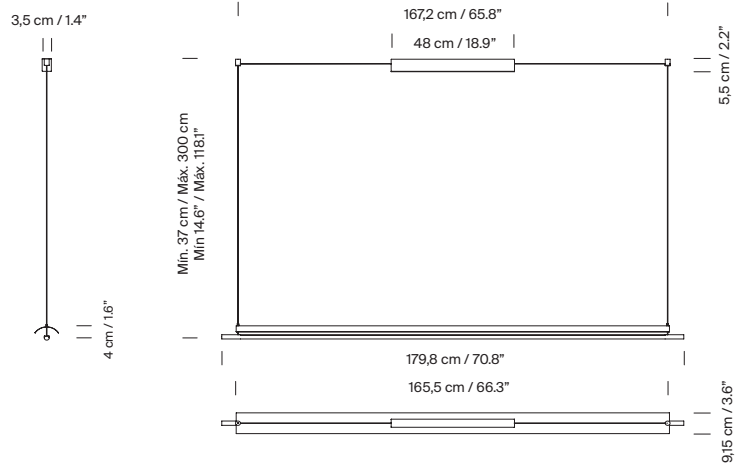

inédit

LIGHTING

Lámina

Antoni Arola. 2018
Pendant lamps

Model E: Lámina 165