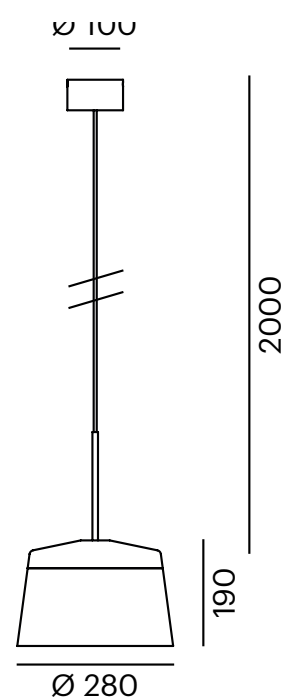

What has been the name of emperors and kings, is today a pendant in different sizes which refines every surrounding.

CE IP 20

INEDIT Lighting Studio 25, rue de Cléry 75002 PARIS
T. 33 (0)1 47 00 76 76 F. 33(0)1 47 00 87 73 contact@inedit-lighting.com

SKILLS for PROJECT