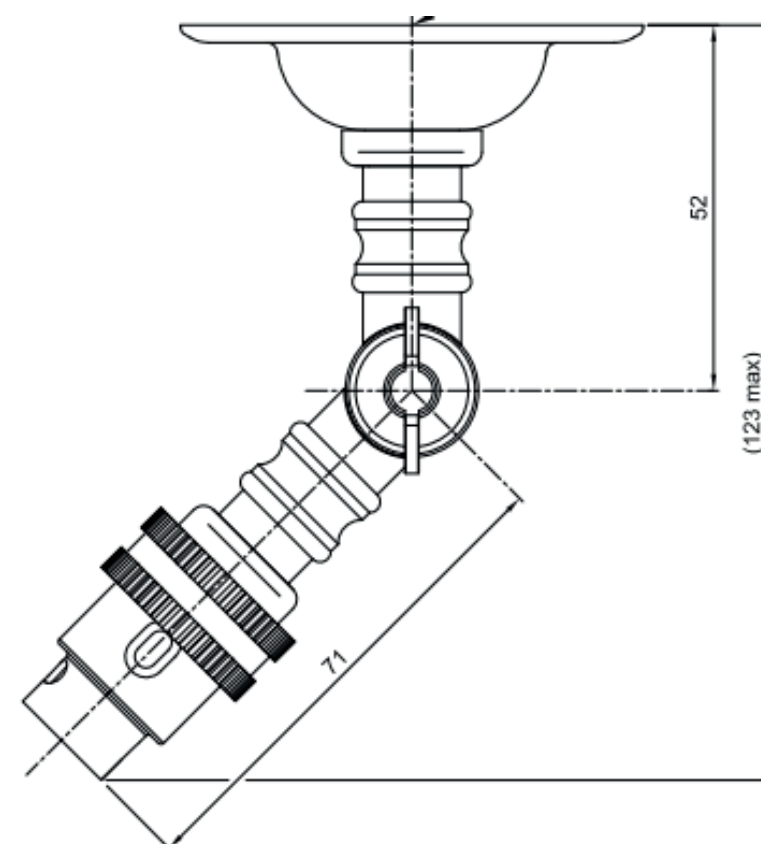

Lamp

	Included
Light source	Spot
Number of light sources	1
Socket Type	B15D
Bulb shape	AR70
Max Lamp Length	48mm
power consumption	7W
Luminous Flux	380lm
Colour Temp	2700K/3000K
CRI	80
Lifetime	35000
Beam angle	40°