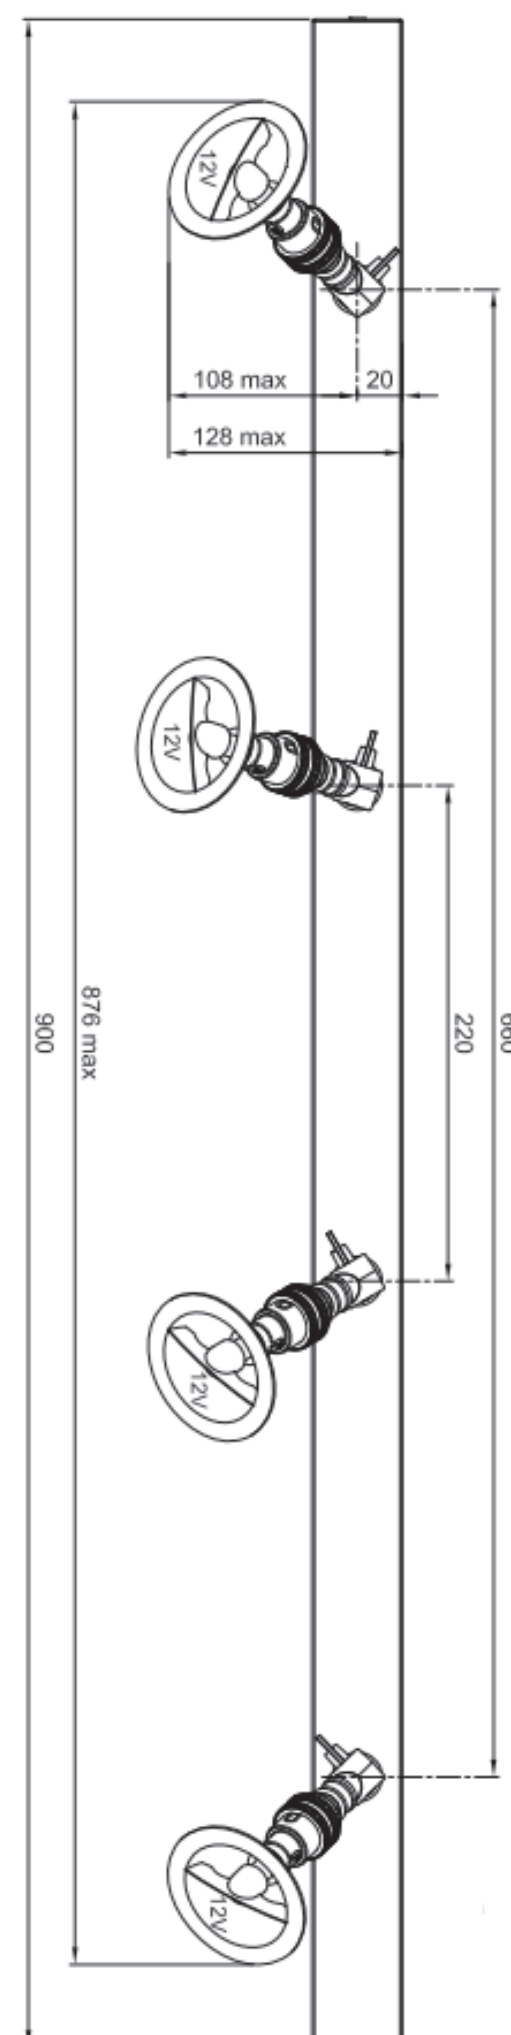

inédit

LIGHTING

TEKNA

Name **LILLEY SPOT ON RAIL 4 - LED**
Number **N054**
Collection **NAUTIC**

General

Location Indoor
Main material Brass
IP rating IP20
Class .
Bathroom zone Zone 3
Voltage 230V
Driver Required Integrated
Cable length (m) .
Dimensions (mm/ W-H-D) 40-160-900
Mounting method CEILING bracket
Brut weight (kg) .
Gross weight (kg) .
Packing (mm / W-H-D) .
Energy Efficiency % A

Lamp

Included
Light source Spot
Number of light sources 4
Soket Type B15D
Bulb shape AR70
Max Lamp Length 48mm
power consumption 7W
Luminous Flux 380lm
Colour Temp 2700K/3000K
CRI 80
Lifetime 35000
Beam angle 40°

Electrical

Switched .
Battery No
Dimmible .
Dimming Range .
Dimming method .
Supply Frequency 50Hz
Driver/Ballast Voltage .
Efficacy A

Finishes

■ Dark Bronze
■ Polished Chrome Plated Brass
■ Brushed Nickel Plated Brass
■ Polished Nickel Plated Brass