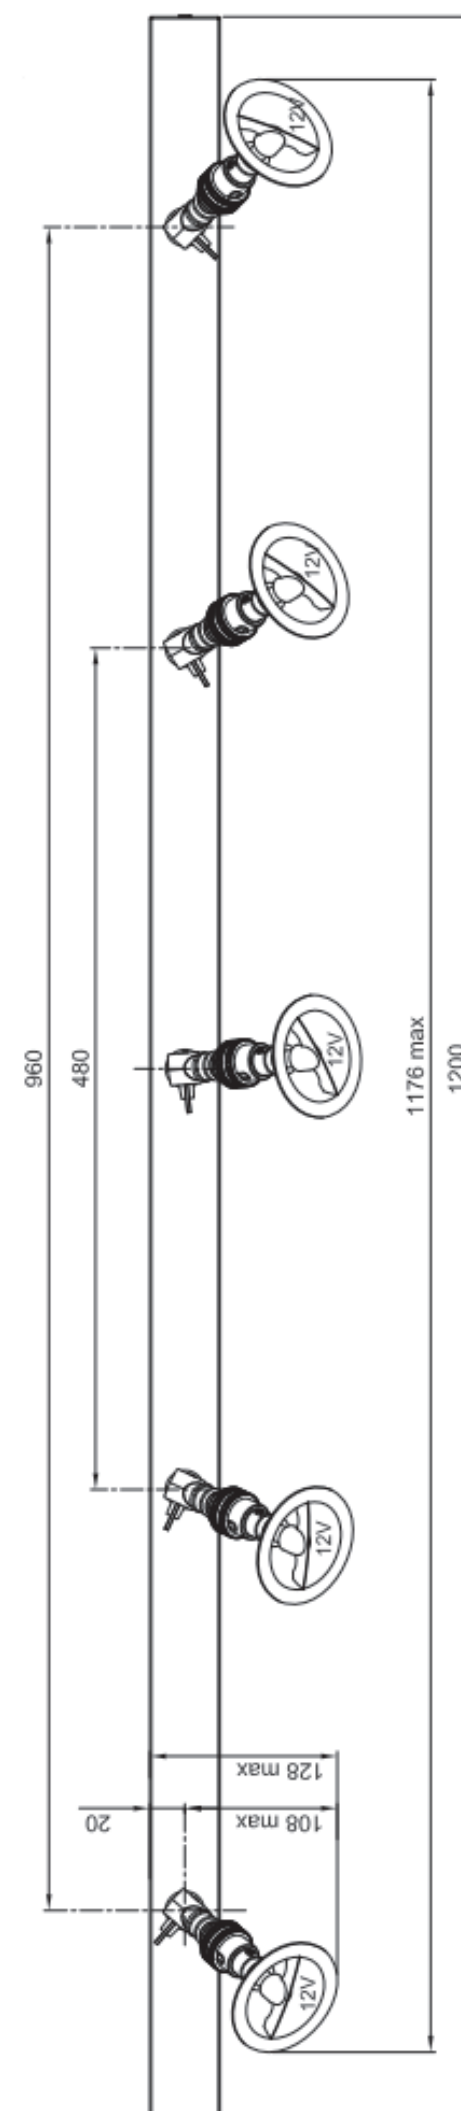

inédit

LIGHTING

TEKNA

Name **LILLEY SPOT ON RAIL 5 - LED**
Number **N055**
Collection **NAUTIC**

General

Location Indoor
Main material Brass
IP rating IP20
Class .
Bathroom zone Zone 3
Voltage 230V
Driver Required Integrated
Cable length (m) .
Dimensions (mm/ W-H-D) 40-160-1200
Mounting method CEILING bracket
Brut weight (kg) .
Gross weight (kg) .
Packing (mm / W-H-D) .
Energy Efficiency % A

Lamp

Light source Spot
Number of light sources 5
Socket Type B15D
Bulb shape AR70
Max Lamp Length 48mm
power consumption 7W
Luminous Flux 380lm
Colour Temp 2700K/3000K
CRI 80
Lifetime 35000
Beam angle 40°

Electrical

Switched .
Battery No
Dimmible .
Dimming Range .
Dimming method .
Supply Frequency 50Hz
Driver/Ballast Voltage .
Efficacy A

Finishes

- Dark Bronze
- Polished Chrome Plated Brass
- Brushed Nickel Plated Brass
- Polished Nickel Plated Brass