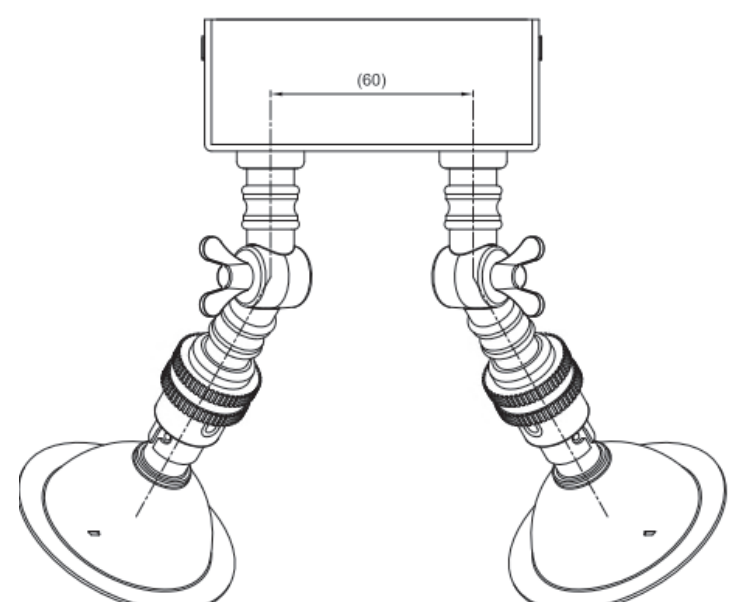

inédit

LIGHTING

TEKNA

Name **LILLEY SPOT TWIN - LED**
Number **N048**
Collection **NAUTIC**

General

Location Indoor
Main material Brass
IP rating IP20
Class .
Bathroom zone Zone 3
Voltage 230V
Driver Required Integrated
Cable length (m) .
Dimensions (mm/ W-H-D) 100-160-100
Mounting method CEILING bracket
Brut weight (kg) .
Gross weight (kg) .
Packing (mm / W-H-D) .
Energy Efficiency % A

Lamp

Light source Spot
Number of light sources 2
Socket Type B15D
Bulb shape AR70
Max Lamp Length 48mm
power consumption 7W
Luminous Flux 380lm
Colour Temp 2700K/3000K
CRI 80
Lifetime 35000
Beam angle 40°

Electrical

Switched .
Battery No
Dimmible .
Dimming Range .
Dimming method .
Supply Frequency 50Hz
Driver/Ballast Voltage .
Efficacy A

Finishes

Dark Bronze
Polished Chrome Plated Brass
Brushed Nickel Plated Brass
Polished Nickel Plated Brass