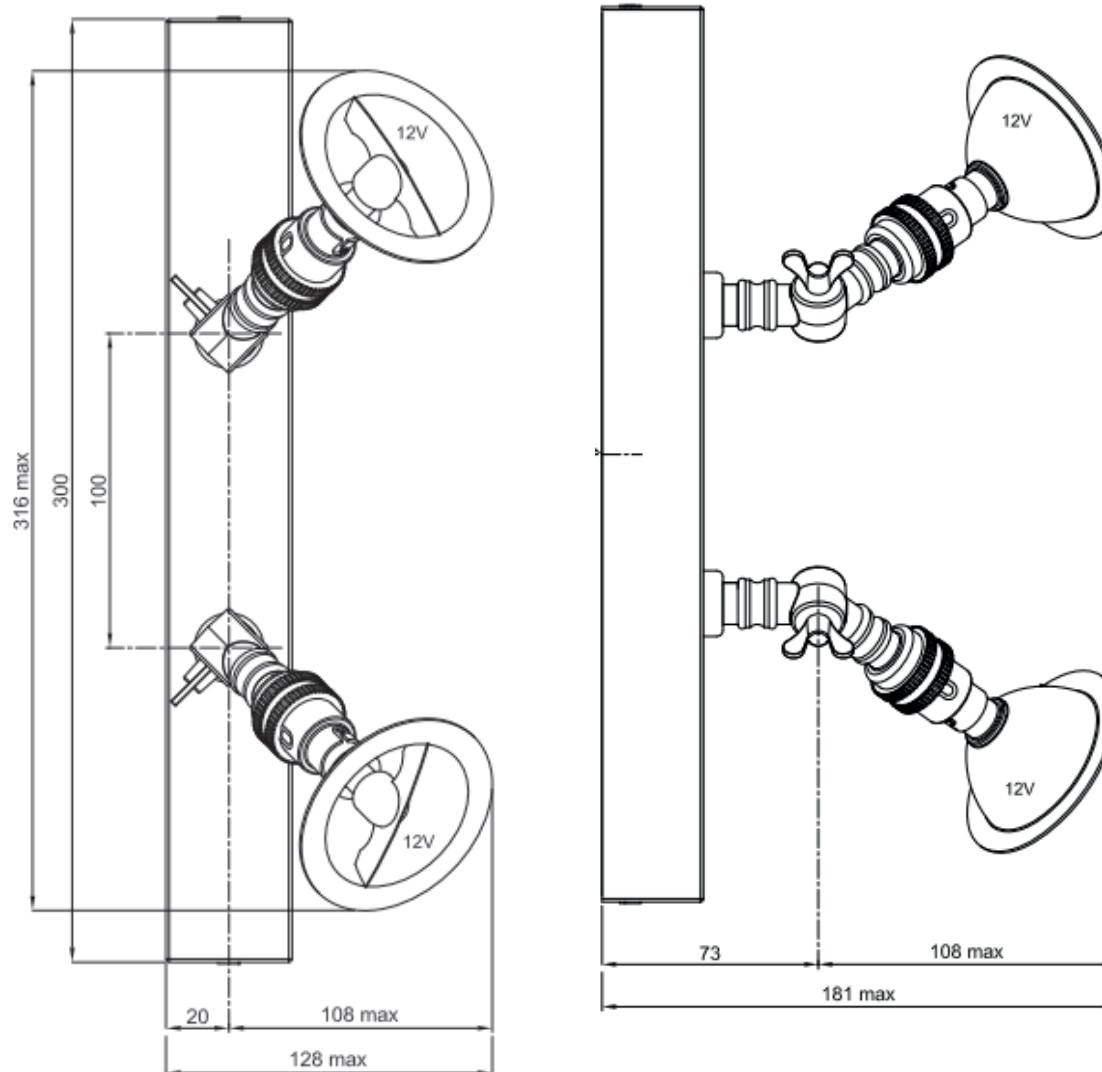

Finishes

- Dark Bronze
- Polished Chrome Plated Brass
- Brushed Nickel Plated Brass
- Polished Nickel Plated Brass