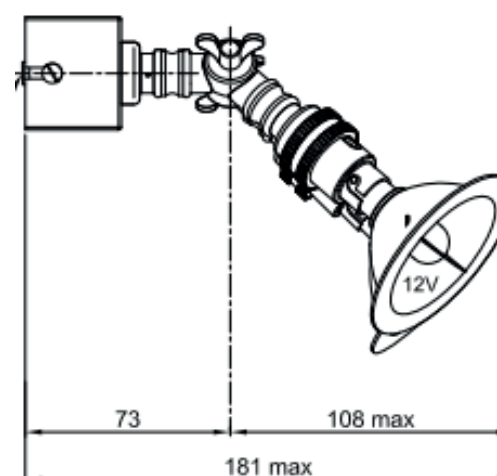

Lamp

Light source Spot
Number of light sources 3
Soket Type B15D
Bulb shape AR70
Max Lamp Length 48mm
power consumption 7W
Luminous Flux 380lm
Colour Temp 2700K/3000K
CRI 80
Lifetime 35000
Beam angle 40°