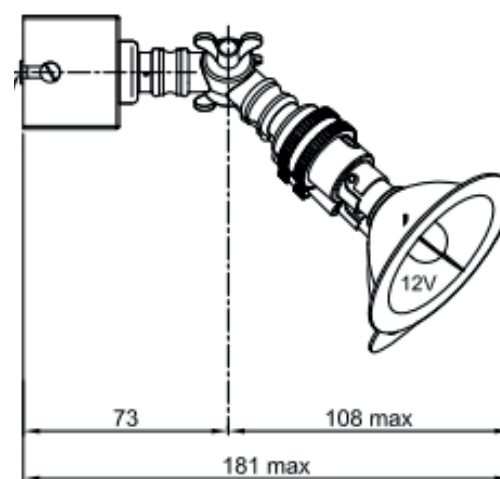

inédit

LIGHTING

TEKNA

Name **LILEY SPOT ON RAIL 6 - LED**
Number **N056**
Collection **NAUTIC**

General

Location Indoor
Main material Brass
IP rating IP20
Class .
Bathroom zone Zone 3
Voltage 230V
Driver Required Integrated
Cable length (m) .
Dimensions (mm/ W-H-D) 40-160-1500
Mounting method CEILING bracket
Brut weight (kg) .
Gross weight (kg) .
Packing (mm / W-H-D) .
Energy Efficiency % A

Lamp

Light source Spot
Number of light sources 6
Socket Type B15D
Bulb shape AR70
Max Lamp Length 48mm
power consumption 7W
Luminous Flux 380lm
Colour Temp 2700K/3000K
CRI 80
Lifetime 35000
Beam angle 40°

Electrical

Switched .
Battery No
Dimmible .
Dimming Range .
Dimming method .
Supply Frequency 50Hz
Driver/Ballast Voltage .
Efficacy A

Finishes

Dark Bronze
 Polished Chrome Plated Brass
 Brushed Nickel Plated Brass
 Polished Nickel Plated Brass