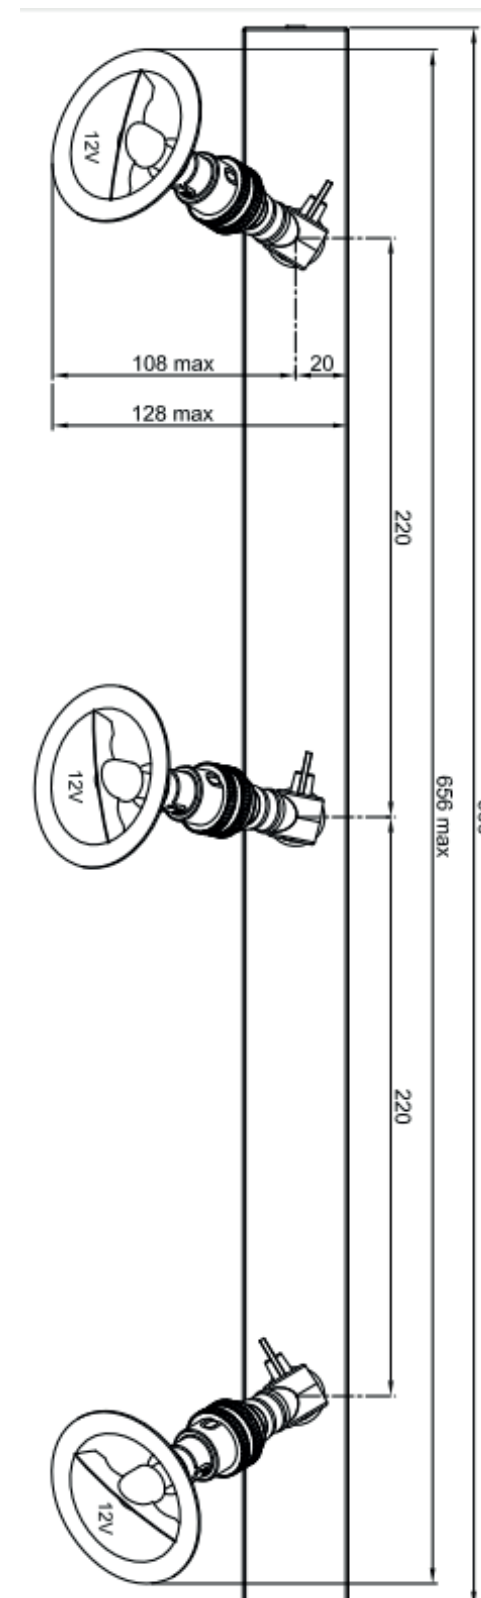

Lamp

Light source Spot
Number of light sources 3
Soket Type B15D
Bulb shape AR70
Max Lamp Length 48mm
power consumption 7W
Luminous Flux 380lm
Colour Temp 2700K/3000K
CRI 80
Lifetime 35000
Beam angle 40°