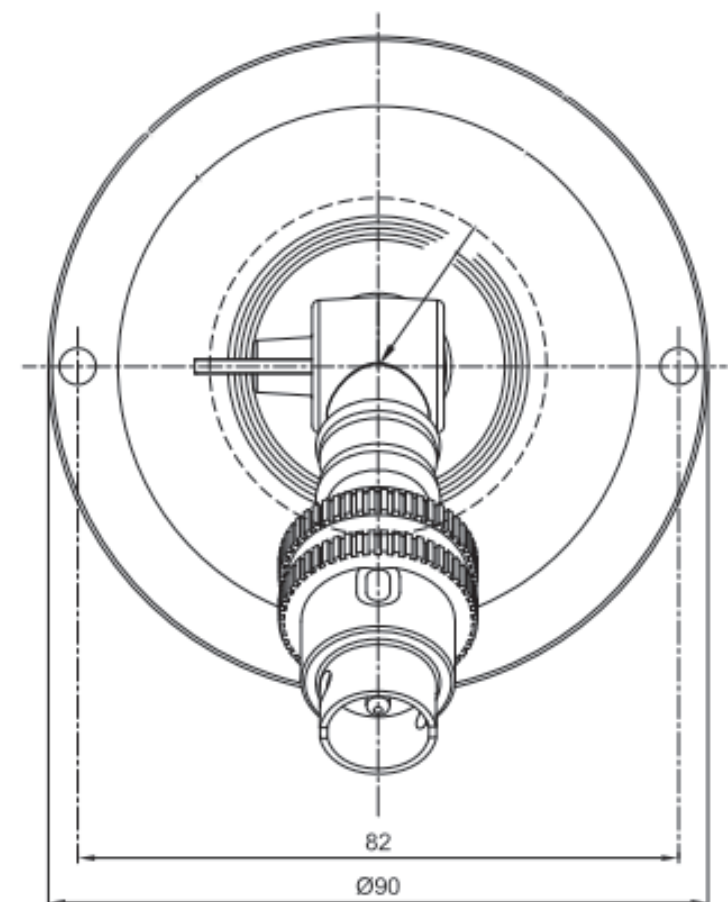

Lamp

Included
Light source Spot
Number of light sources 1
Socket Type B15D
Bulb shape AR70
Max Lamp Length 48mm
power consumption 7W
Luminous Flux 380lm
Colour Temp 2700K/3000K
CRI 80
Lifetime 35000
Beam angle 40°