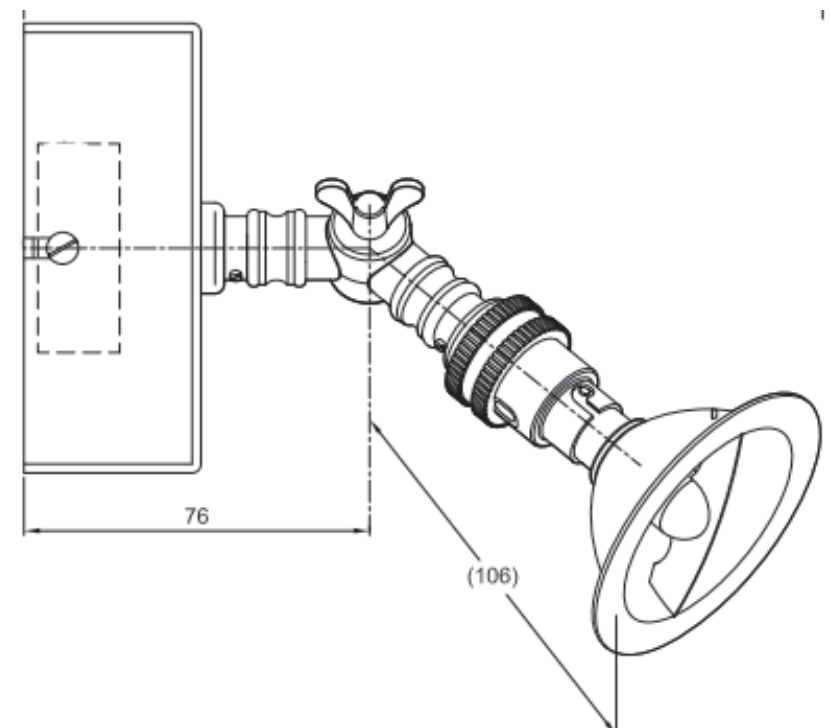

inédit

LIGHTING

TEKNA

Name **LILLEY SPOT TWIN - LED**
Number **N048**
Collection **NAUTIC**

General

Location Indoor
Main material Brass
IP rating IP20
Class .
Bathroom zone Zone 3
Voltage 230V
Driver Required Integrated
Cable length (m) .
Dimensions (mm/ W-H-D) 100-160-100
Mounting method CEILING bracket
Brut weight (kg) .
Gross weight (kg) .
Packing (mm / W-H-D) .
Energy Efficiency % A

Lamp

Light source Spot
Number of light sources 2
Socket Type B15D
Bulb shape AR70
Max Lamp Length 48mm
power consumption 7W
Luminous Flux 380lm
Colour Temp 2700K/3000K
CRI 80
Lifetime 35000
Beam angle 40°

Electrical

Switched .
Battery No
Dimmible .
Dimming Range .
Dimming method .
Supply Frequency 50Hz
Driver/Ballast Voltage .
Efficacy A

Finishes

Dark Bronze
Polished Chrome Plated Brass
Brushed Nickel Plated Brass
Polished Nickel Plated Brass