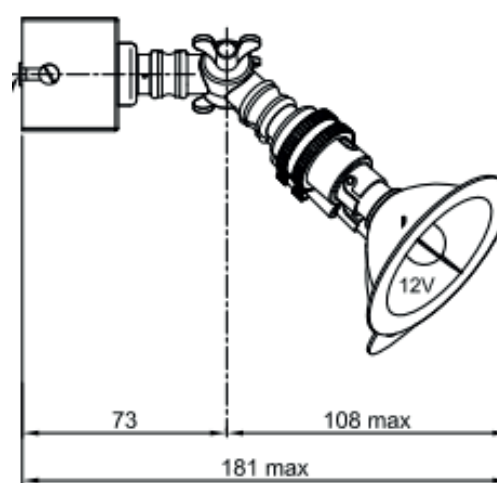

inédit

LIGHTING

TEKNA

Name **LILLEY SPOT ON RAIL 5 - LED**
Number **N055**
Collection **NAUTIC**

General

Location Indoor
Main material Brass
IP rating IP20
Class .
Bathroom zone Zone 3
Voltage 230V
Driver Required Integrated
Cable length (m) .
Dimensions (mm/ W-H-D) 40-160-1200
Mounting method CEILING bracket
Brut weight (kg) .
Gross weight (kg) .
Packing (mm / W-H-D) .
Energy Efficiency % A

Lamp

Light source Spot
Number of light sources 5
Socket Type B15D
Bulb shape AR70
Max Lamp Length 48mm
power consumption 7W
Luminous Flux 380lm
Colour Temp 2700K/3000K
CRI 80
Lifetime 35000
Beam angle 40°

Electrical

Switched .
Battery No
Dimmible .
Dimming Range .
Dimming method .
Supply Frequency 50Hz
Driver/Ballast Voltage .
Efficacy A

Finishes

- Dark Bronze
- Polished Chrome Plated Brass
- Brushed Nickel Plated Brass
- Polished Nickel Plated Brass