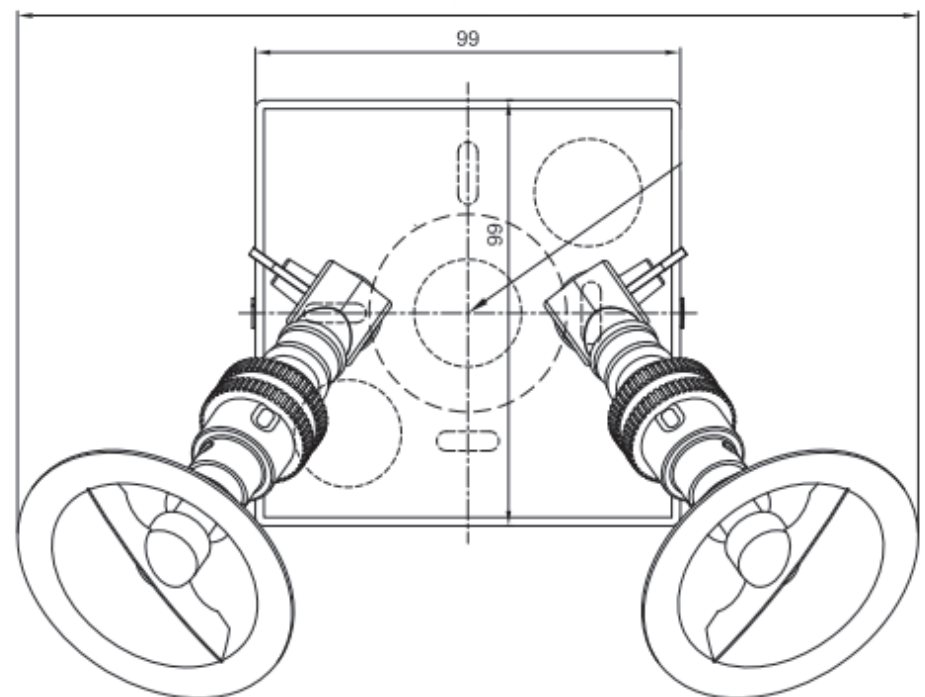

inédit

LIGHTING

TEKNA

Name **LILLEY SPOT TWIN - LED**
Number **N048**
Collection **NAUTIC**

General

Location Indoor
Main material Brass
IP rating IP20
Class .
Bathroom zone Zone 3
Voltage 230V
Driver Required Integrated
Cable length (m) .
Dimensions (mm/ W-H-D) 100-160-100
Mounting method CEILING bracket
Brut weight (kg) .
Gross weight (kg) .
Packing (mm / W-H-D) .
Energy Efficiency % A

Lamp

Light source Spot
Number of light sources 2
Socket Type B15D
Bulb shape AR70
Max Lamp Length 48mm
power consumption 7W
Luminous Flux 380lm
Colour Temp 2700K/3000K
CRI 80
Lifetime 35000
Beam angle 40°

Electrical

Switched .
Battery No
Dimmible .
Dimming Range .
Dimming method .
Supply Frequency 50Hz
Driver/Ballast Voltage .
Efficacy A

Finishes

Dark Bronze
Polished Chrome Plated Brass
Brushed Nickel Plated Brass
Polished Nickel Plated Brass