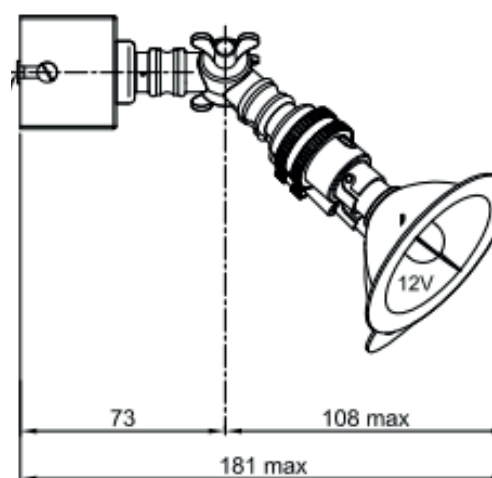

inédit

LIGHTING

TEKNA

Name **LILLEY SPOT ON RAIL 4 - LED**
Number **N054**
Collection **NAUTIC**

General

Location Indoor
Main material Brass
IP rating IP20
Class .
Bathroom zone Zone 3
Voltage 230V
Driver Required Integrated
Cable length (m) .
Dimensions (mm/ W-H-D) 40-160-900
Mounting method CEILING bracket
Brut weight (kg) .
Gross weight (kg) .
Packing (mm / W-H-D) .
Energy Efficiency % A

Lamp

Included
Light source Spot
Number of light sources 4
Soket Type B15D
Bulb shape AR70
Max Lamp Length 48mm
power consumption 7W
Luminous Flux 380lm
Colour Temp 2700K/3000K
CRI 80
Lifetime 35000
Beam angle 40°

Electrical

Switched .
Battery No
Dimmible .
Dimming Range .
Dimming method .
Supply Frequency 50Hz
Driver/Ballast Voltage .
Efficacy A

Finishes

■ Dark Bronze
■ Polished Chrome Plated Brass
■ Brushed Nickel Plated Brass
■ Polished Nickel Plated Brass