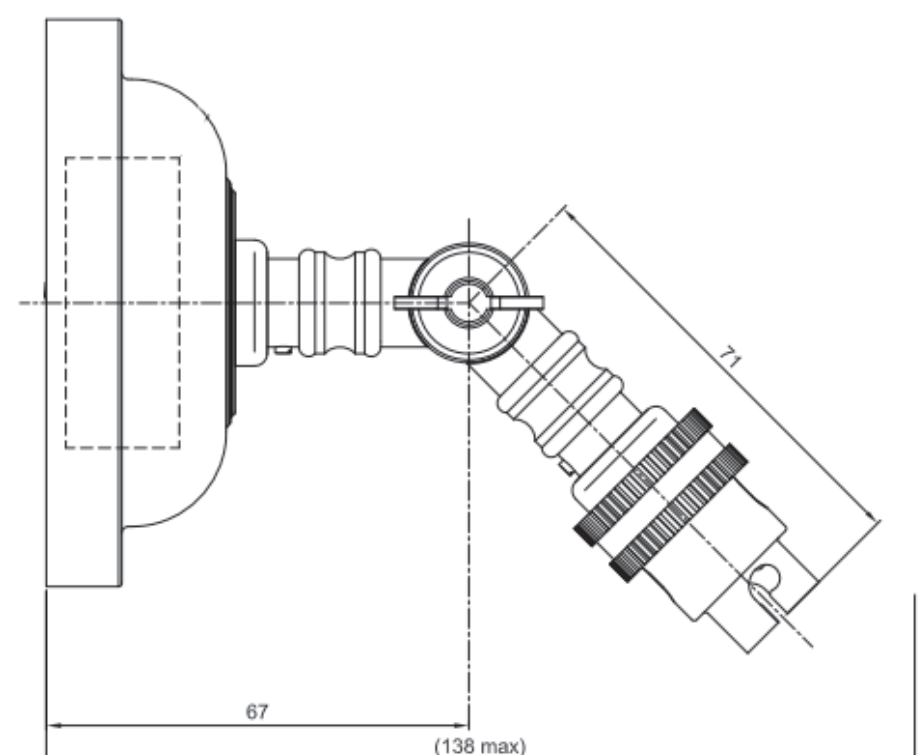

Finishes

■ Dark Bronze
■ Polished Chrome Plated Brass
■ Brushed Nickel Plated Brass
■ Polished Nickel Plated Brass