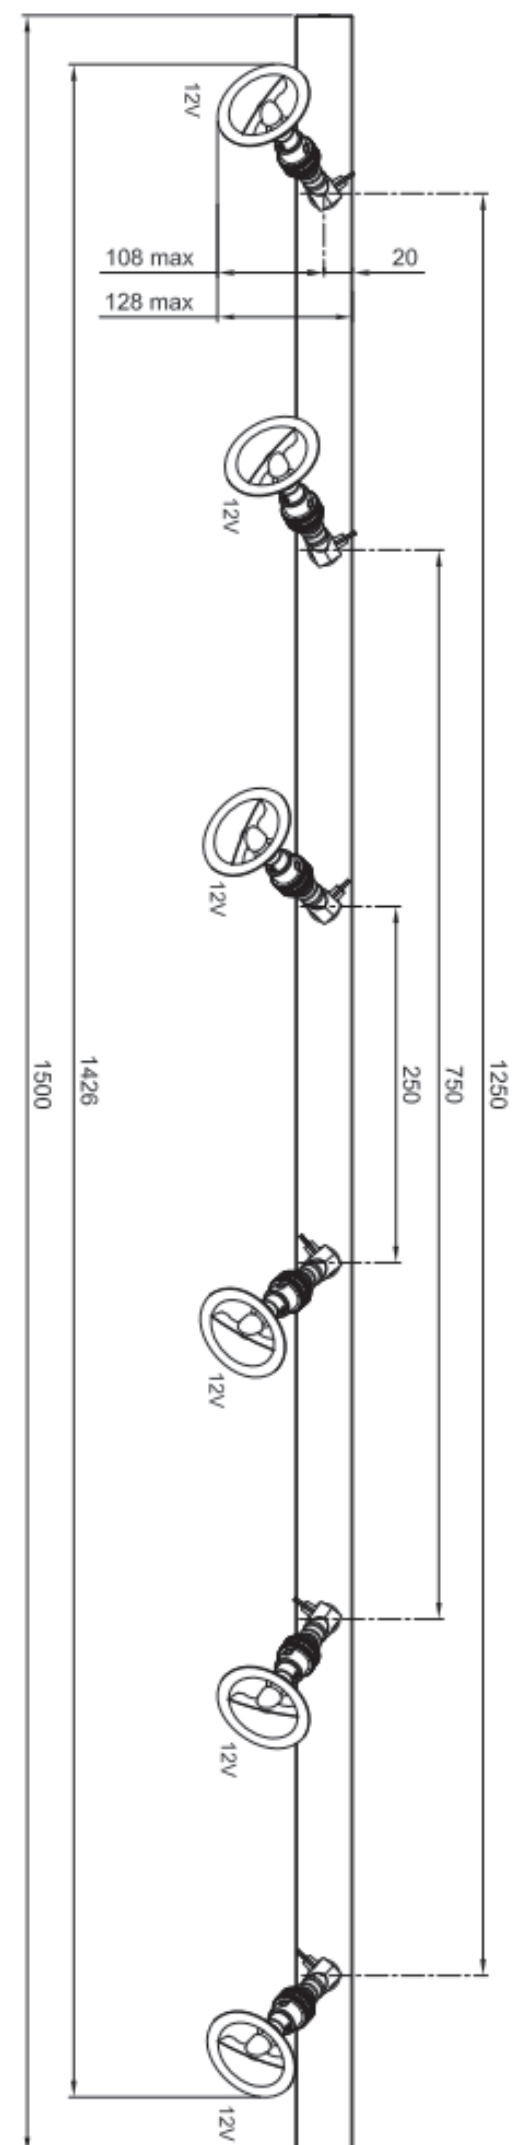

inédit

LIGHTING

TEKNA

Name **LILEY SPOT ON RAIL 6 - LED**
Number **N056**
Collection **NAUTIC**

General

Location Indoor
Main material Brass
IP rating IP20
Class .
Bathroom zone Zone 3
Voltage 230V
Driver Required Integrated
Cable length (m) .
Dimensions (mm/ W-H-D) 40-160-1500
Mounting method CEILING bracket
Brut weight (kg) .
Gross weight (kg) .
Packing (mm / W-H-D) .
Energy Efficiency % A

Lamp

Light source Spot
Number of light sources 6
Socket Type B15D
Bulb shape AR70
Max Lamp Length 48mm
power consumption 7W
Luminous Flux 380lm
Colour Temp 2700K/3000K
CRI 80
Lifetime 35000
Beam angle 40°

Electrical

Switched .
Battery No
Dimmible .
Dimming Range .
Dimming method .
Supply Frequency 50Hz
Driver/Ballast Voltage .
Efficacy A

Finishes

Dark Bronze
 Polished Chrome Plated Brass
 Brushed Nickel Plated Brass
 Polished Nickel Plated Brass