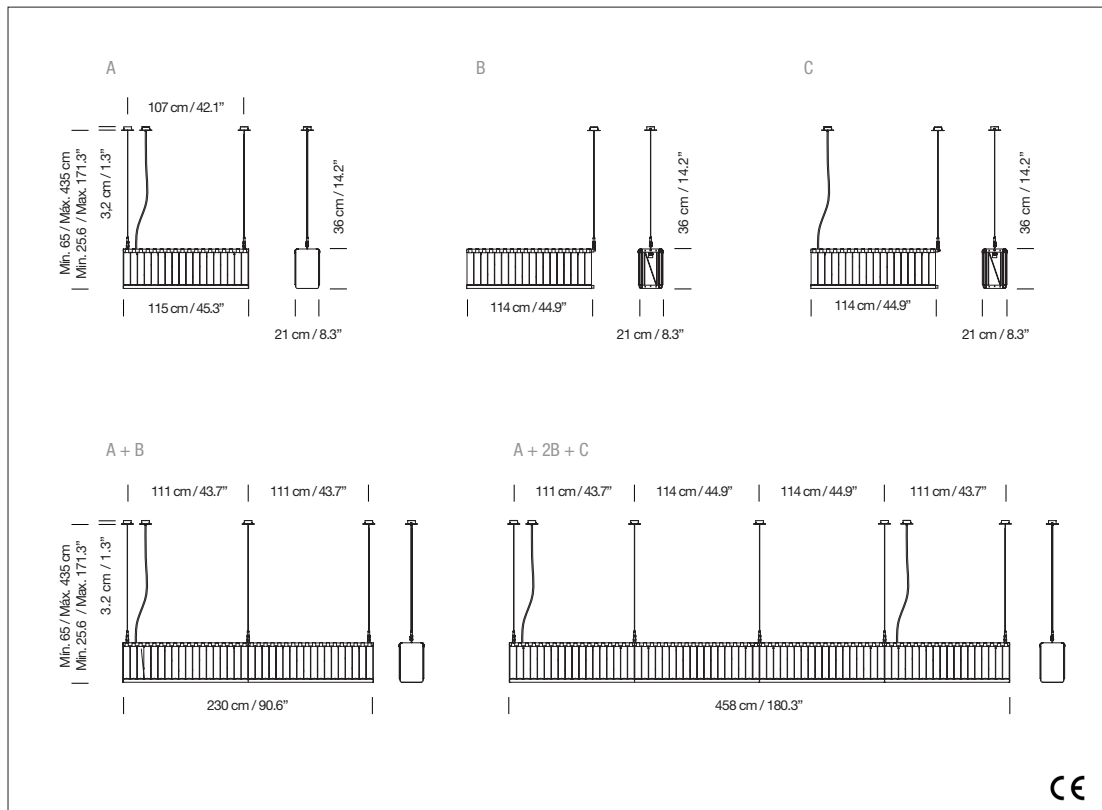

inédit

LIGHTING

APPROXIMATE WEIGHT (unpacked)

1 module: 52 kg / 115 lb

REGULATIONS

CE

⊕

IP 20

UNE-EN 60598

UNE-EN 55015

UNE-EN 60529

Non-class 2

Dry location only

UL-1598

E-353545

MAINTENANCE

Clean with a smooth cloth. Do not use ammonia, solvents or abrasive cleaning products.

OTHERS

The lamp is delivered in different packages.

The assembly instructions are delivered with the product.

MODELS