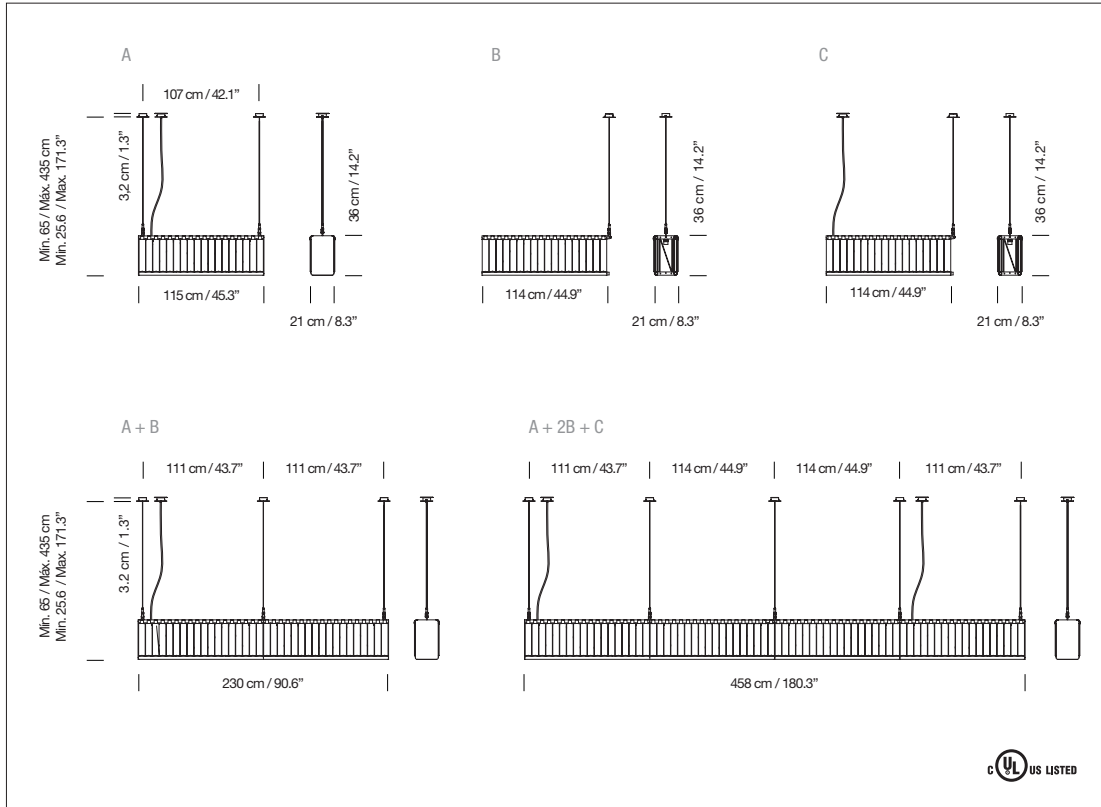

inédit

LIGHTING

MODELS

COLLECTION

Pendant lamp Wall lamp