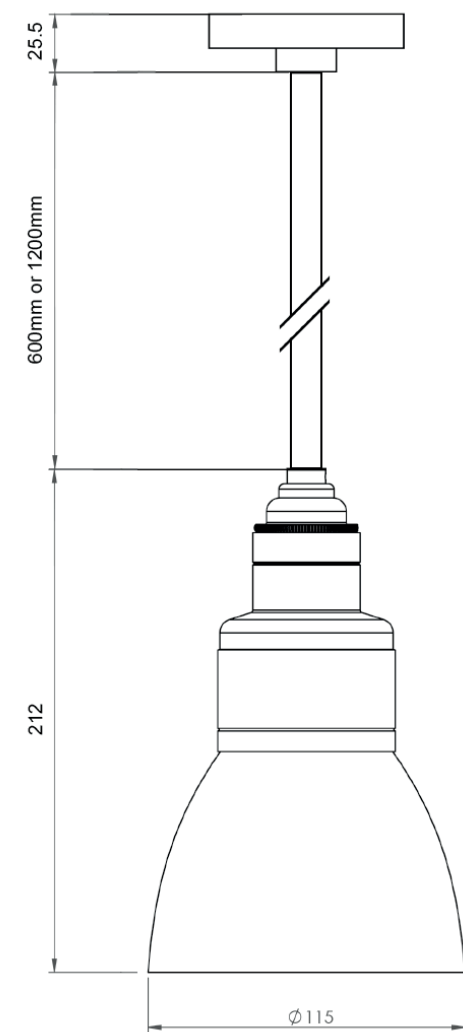

Finishes

■ Dark bronze