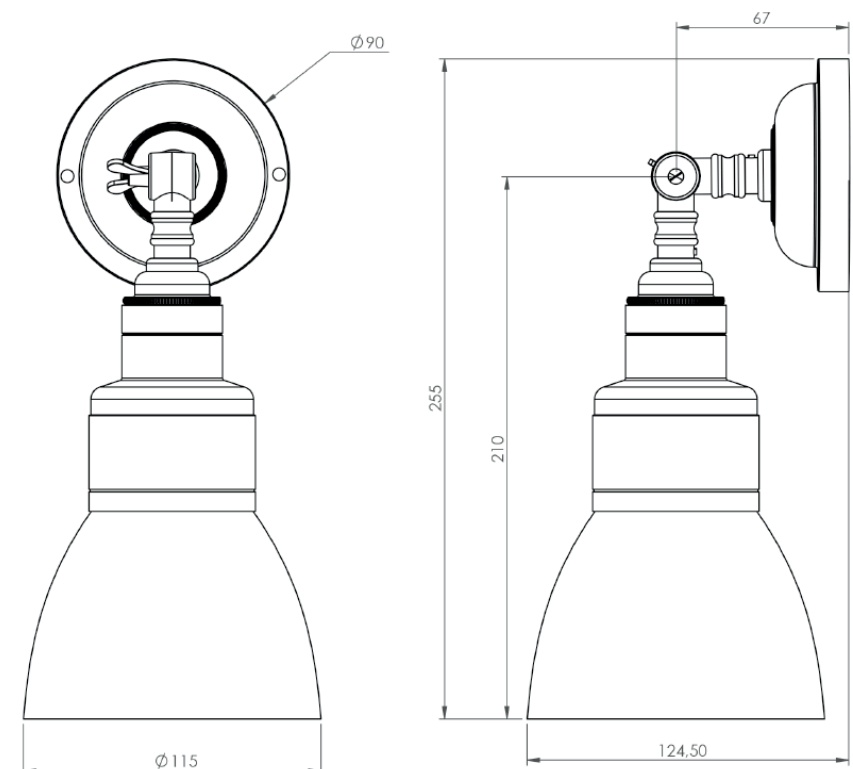

Lamp

	Included
Light source	Xicato COB LED 16W
Number of light sources	1
Socket Type	E27
Bulb shape	.
Max Lamp Length	.
power consumption	16w
Luminous Flux	1000lm
Colour Temp	2700K /3000K
CRI	95
Lifetime	50000
Beam angle	.

General

Location	Indoor
Main material	Aluminium/brass
IP rating	IP20
Class	I
Bathroom zone	Zone 3
Voltage	230V
Driver Required	Integrated
Cable length (m)	0,15
Dimenstions (mm/ W-H-D)	W115-H255-D125
Mounting method	.
Brut weight (kg)	1,5
Gross weight (kg)	1
Packing (mm / W-H-D)	165x160x410
Energy Efficiency %	A