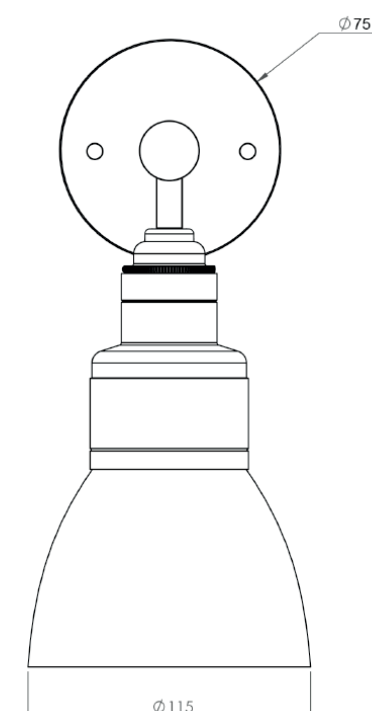

Finishes

■ Dark bronze