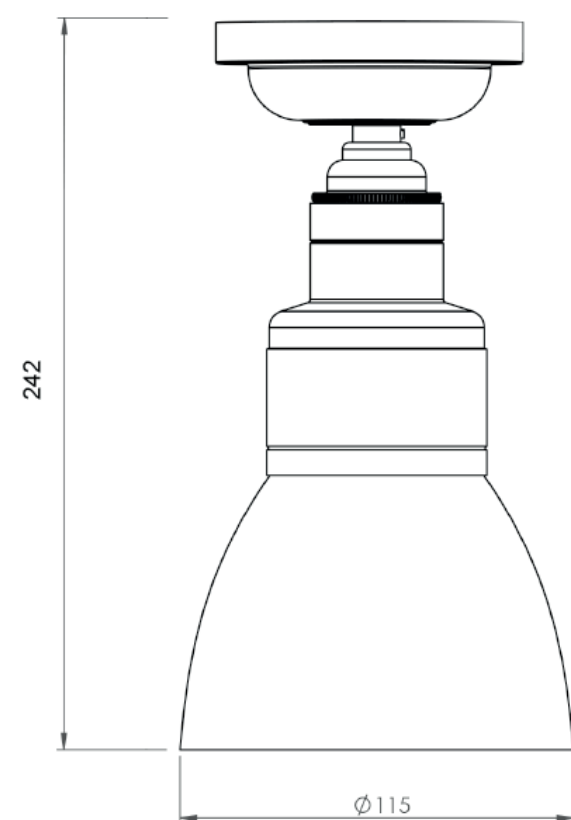

Finishes

Dark bronze