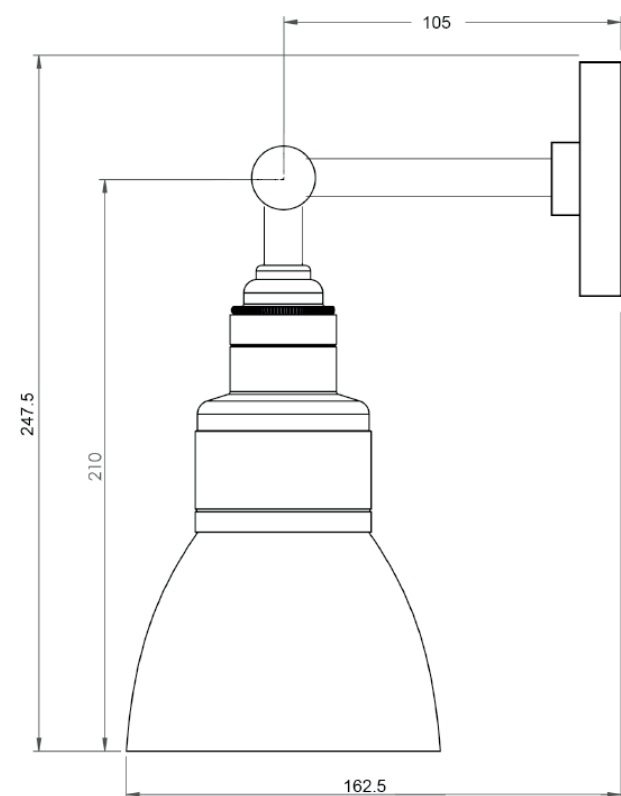

Lamp

Light source	Included
Number of light sources	Xicato COB LED 16W
Soket Type	1
Bulb shape	E27
Max Lamp Length	.
power consumption	16w
Luminous Flux	1000lm
Colour Temp	2700K /3000K
CRI	95
Lifetime	50000
Beam angle	.