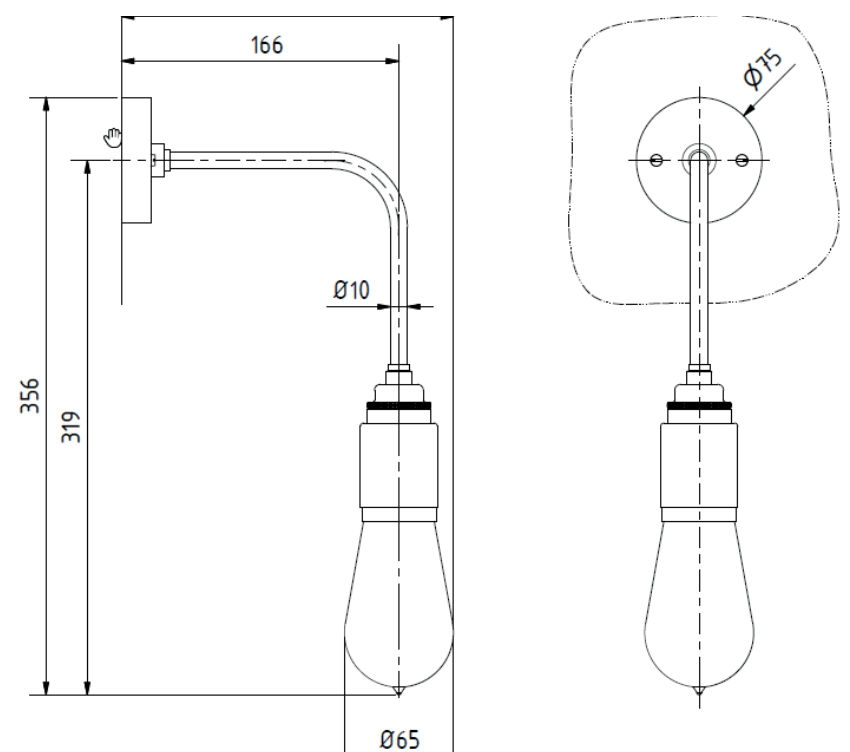

inédit

LIGHTING

TEKNA

Name **LOOE-C**
Number **N166**
Collection **NAUTIC**

General

Location	Indoor
Main material	Brass
IP rating	IP20
Class	I
Bathroom zone	Zone 3
Voltage	220-240V
Driver Required	No
Cable length (m)	
Dimensions (mm/ W-H-D)	W75-H370-D185
Mounting method	Wall bracket
Brut weight (kg)	1
Gross weight (kg)	0,5
Packing (mm / W-H-D)	370x270x160
Energy Efficiency %	0,78

Lamp

Light source	Included
Number of light sources	Caret squirrel cage
Soket Type	1
Bulb shape	E27
Max Lamp Length	ST64
power consumption	165 mm
Luminous Flux	7,7W
Colour Temp	350lm
CRI	2300K
Lifetime	>80
Beam angle	25000hrs.
	360°