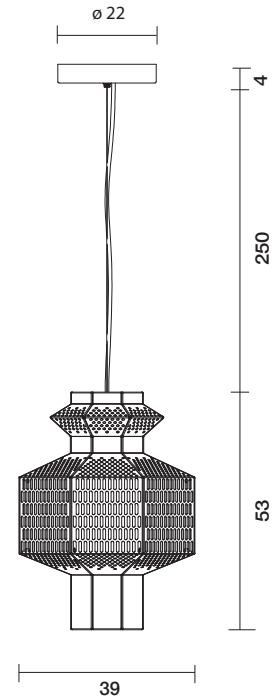

MA-ROCK T PE
by Jaime Hayon, 2020

Suspension lamp. Octagonal structure in golden or white lacquered steel. Two led modules are placed at the middle edge of the structure. One facing up and the other facing down, provide ambient and direct light. Led modules and dimmable 1-10V driver included.

Type: Suspension lamp

Environment: Indoor

Structure: Steel

Voltage: 230 V

Supply: Terminal strip

Dimmable driver included

Cable length: 250 cm

Light source: 2 x Module LED 9W 2700K 1440Lm
included

MA-ROCK T PE

152000600005 white
152000600007 golden

4.9 kg
8.8 kg

CE IP-20