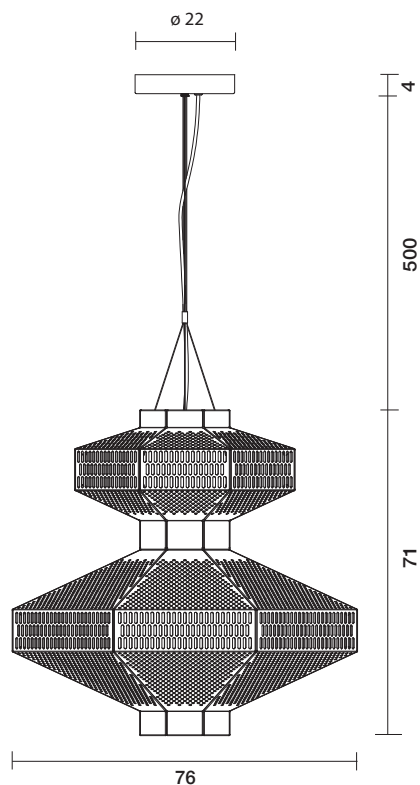

MA-ROCK T GR
by Jaime Hayon, 2020

Suspension lamp. Octagonal structure in golden or white lacquered steel. Two led modules are placed at the middle edge of the structure. One facing up and the other facing down, provide ambient light in two directions. Led modules and dimmable 1-10V driver included.

Type: Suspension lamp

Environment: Indoor

Structure: Steel

Voltage: 230 V

Supply: Terminal strip

Dimmable driver included

Cable length: 500 cm

Light source: 2 x Module LED 12W 2700K 1966Lm
included

MA-ROCK T GR

154000600005 white
154000600007 golden

12.9 kg
xx kg

CE IP-20