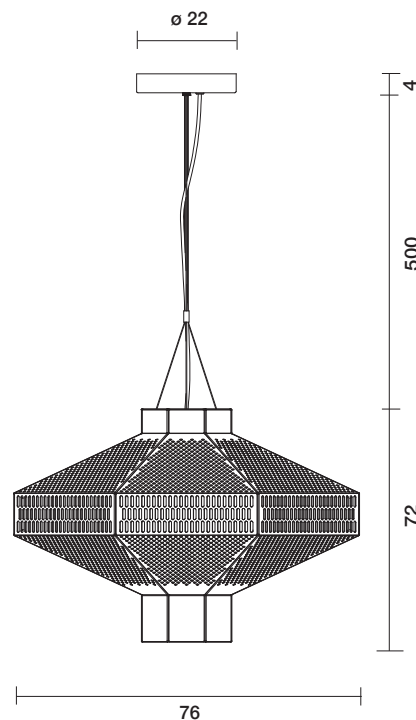

MA-ROCK T ME

by Jaime Hayon, 2020

Suspension lamp. Octagonal structure in golden or white lacquered steel. Two led modules are placed at the middle edge of the structure. One facing up and the other facing down, provide ambient and direct light. Led modules and dimmable 1-10V driver included.

Type: Suspension lamp

Environment: Indoor

Structure: Steel

Voltage: 230 V

Supply: Terminal strip

Dimmable driver included

Cable length: 500 cm

Light source: 2 x Module LED 9W 2700K 1440Lm included

MA-ROCK T ME

153000600005 white
153000600007 golden

 9.8 kg
xx kg

CE   IP-20

MA-ROCK T GR
by Jaime Hayon, 2020

MA-ROCK T GR
by Jaime Hayon, 2020

MA-ROCK T GR
by Jaime Hayon, 2020

Suspension lamp. Octagonal structure in golden or white lacquered steel. Two led modules are placed at the middle edge of the structure. One facing up and the other facing down, provide ambient light in two directions. Led modules and dimmable 1-10V driver included.