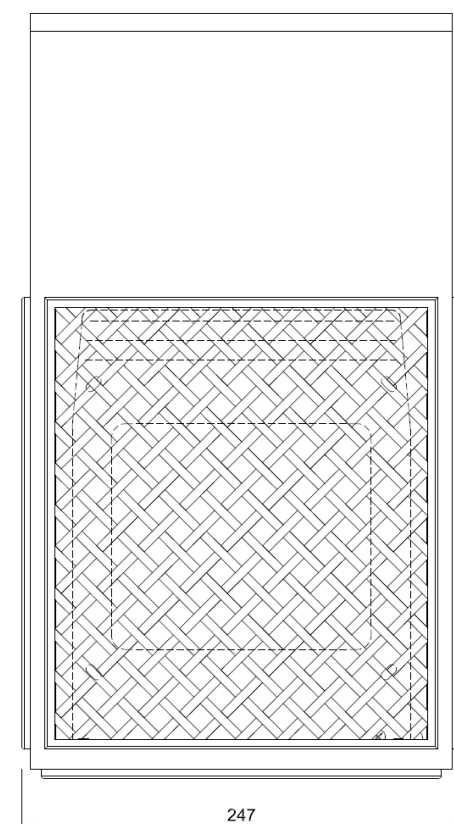

Finishes

Dark bronze

FRONT VIEW