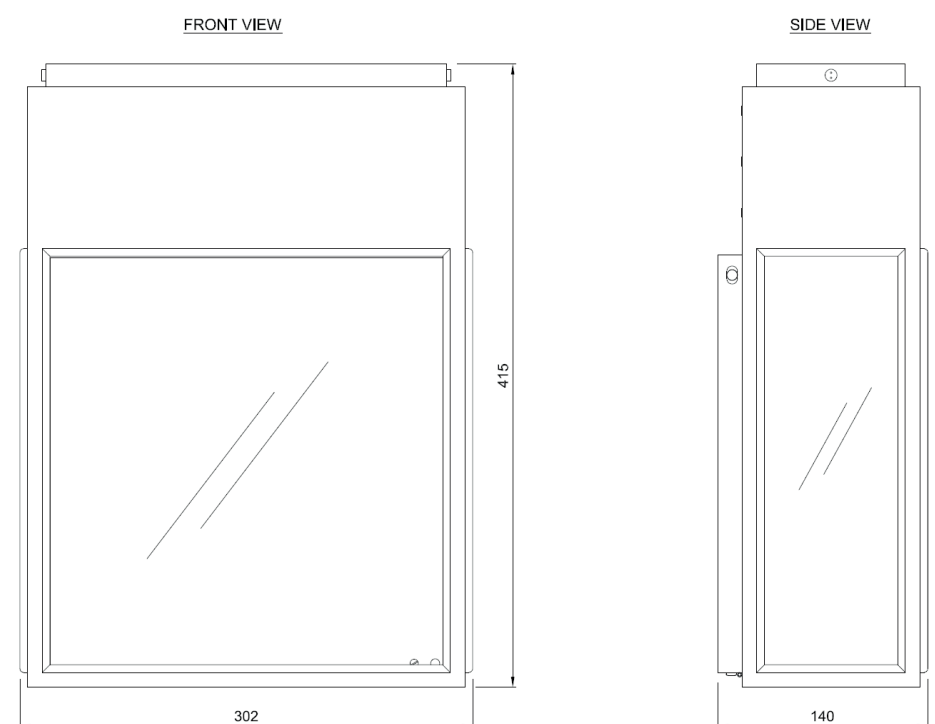

inédit

LIGHTING

TEKNA

Name **MARLOW**
Number **N026**
Collection **NAUTIC**

General

Location	Indoor/outdoor
Main material	Brass/glass
IP rating	IP44
Class	I
Bathroom zone	Zone 3
Voltage	230V
Driver Required	Included
Cable length (m)	0,3
Dimensions (mm/ W-H-D)	302-415-140
Mounting method	Wall bracket
Brut weight (kg)	3
Gross weight (kg)	3,5
Packing (mm / W-H-D)	410x360x510
Energy Efficiency %	A

Lamp

	Included
Light source	Xicato COB LED 16W
Number of light sources	.
Socket Type	.
Bulb shape	.
Max Lamp Length	.
power consumption	7,2W
Luminous Flux	.
Colour Temp	2700K
CRI	90
Lifetime	.
Beam angle	.