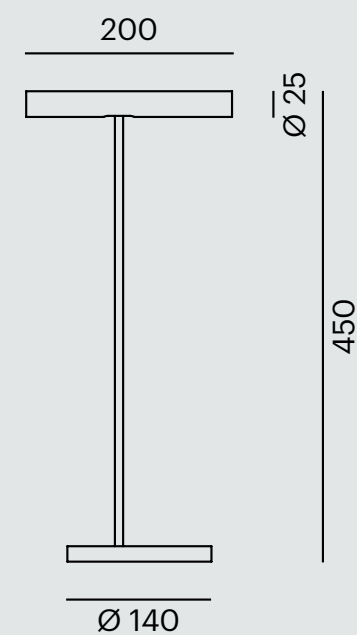

inédit

LIGHTING

Meyjo

Meyjo T

LED · 220-240V AC · 6W · 3000K · CRI>90 · 350lm
beam angle 24° · incl. control unit · sensor dimmable

472-5001920s **T**
472-5001950s **WM**
472-5001960s **BM**

CE IP 20

Meyjo's asset is its sleek and slim design.