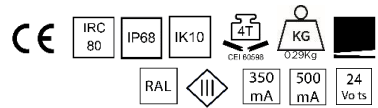

inédit

LIGHTING

MICRO BALISE

Petit encastré pour balisage

Small ground recessed luminaire

. Matière / Material:

Corps Inox 316L / Body in Stainless Steel 316L

Balise Inox 316L – Laiton /Stainless Steel 316L - Brass

Verre trempé extra blanc / Tempered glass extra white

. Fixation / Fixing:

Encastré au sol / Ground recess

. Source / LED Source:

1 LED OSRAM 3-SDCM

. T° de couleur / Color T°:

2700K / 3000K / 4000K

. Flux produit / Product flux:

32lm (caractérisé @ 3000K)

. Efficacité / Efficacy:

20lm/W

. IRC / CRI:

80+ / 90+

. Optique / Optic:

Diffusant / Diffusing

. Orientable / Adjustable:

Non / No

. Dimensions / Dimensions:

Ø55mm

. Poids / Weight:

0.29Kg

. Protection / Protection:

IP68

. Resistance / Resistance:

-

. Indice Choc / Impact:

IK10

. Charge Statique / Static load:

-

. Karcher / High pressure:

Non / No

. Classe Protection / Protection:

Classe III

. Puissance / Power:

1.6W

. Alimentation / Voltage:

350mA / 500mA / 24VDC

. Convertisseur / Driver:

Déporté / Remote

. Pilotage / Control:

On-Off / 1-10V / DALI

. Câblage / Cables:

1ml standard - (2x0.22mm² noir)

. Normes / Norms:

NF-EN 60529/60598-1/60598-2-1/60598-2-3/60598-2-5/62471

. Garantie / Warranty:

2 ans standard / 2 years standard