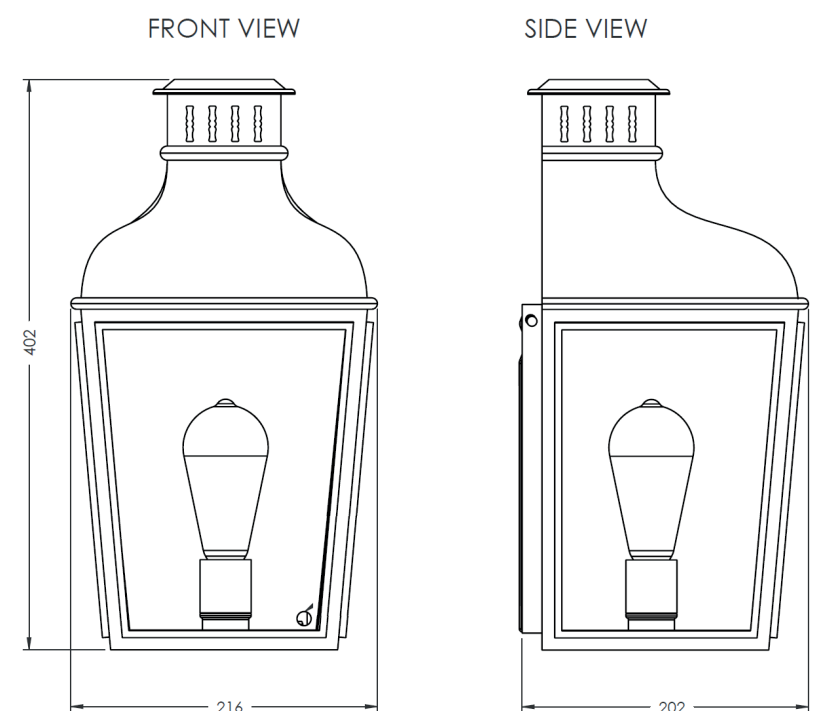

## General

Location	Indoor/outdoor
Main material	Brass/glass
IP rating	IP44
Class	I
Bathroom zone	Zone 3
Voltage	220-240V
Driver Required	No
Cable length ( m )	0,15
Dimensions ( mm/ W-H-D )	216-400-160
Mounting method	Wall bracket
Brut weight (kg)	3
Gross weight (kg)	2,5
Packing (mm / W-H-D )	410x360x511
Energy Efficiency %	0,78

## Lamp

	Included
Light source	Caret squirrel cage
Number of light sources	1
Socket Type	E27
Bulb shape	ST64
Max Lamp Length	165 mm
power consumption	7,7W
Luminous Flux	350lm
Colour Temp	2300K
CRI	>80
Lifetime	25000hrs.
Beam angle	360°