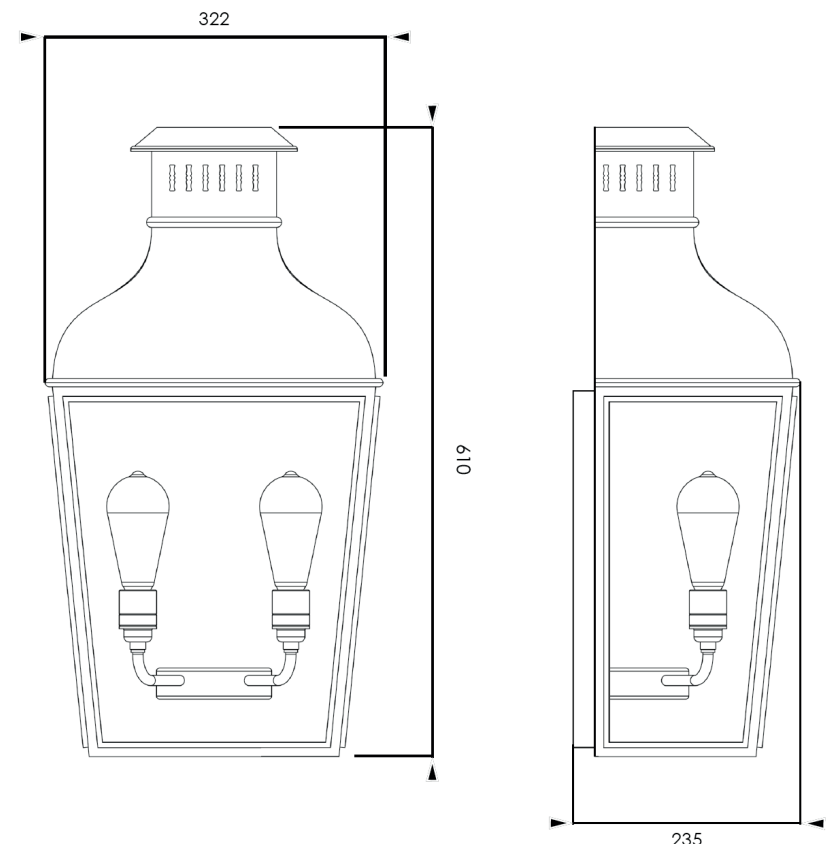

Finishes

Dark Bronze