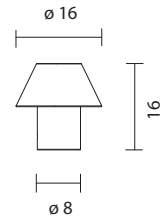

PETRA M PE
by Jordi Veciana, 2020

Table lamp. Base and diffuser in alabaster. Dimmer placed in the electrical cord.

Type: Table lamp

Environment: Indoor

Structure: Alabaster

Voltage: 230 V

Dimmer: included

Supply: Electrical cord with plug

Cable length: 200 cm

Light source: E27 LED A45 4W DIMM

PETRA M PE

219000100035 **alabaster**

2.2 kg
2.4 kg

CE IP-20

www.parachilna.eu
hello@parachilna.eu

INEDIT Lighting Studio 25, rue de Cléry 75002 PARIS
T. 33 (0)1 47 00 76 76 contact@inedit-lighting.com www.inedit-lighting.com