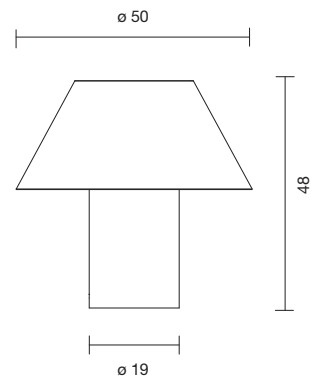

PETRA M
by Jordi Veciana, 2020

PETRA M GR
by Jordi Veciana, 2020

Table lamp. Base and diffuser in alabaster. Dimmer placed in the electrical cord.

Type: Table lamp

Environment: Indoor

Structure: Alabaster

Voltage: 230 V

Dimmer: included

Supply: Electrical cord with plug

Cable length: 200 cm

Light source: E27 LED A60 15W 2700K DIMM

PETRA M GR

221000100035 **alabaster**

 **16.2 kg**
23.3 kg

CE  IP-20