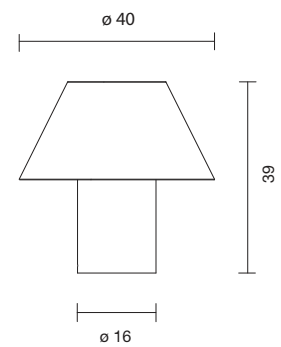

PETRA M ME
by Jordi Veciana, 2020

Table lamp. Base and diffuser in alabaster. Dimmer placed in the electrical cord.

Type: Table lamp

Environment: Indoor

Structure: Alabaster

Voltage: 230 V

Dimmer: included

Supply: Electrical cord with plug

Cable length: 200 cm

Light source: E27 LED A60 15W 2700K DIMM

PETRA M ME

220000100035 **alabaster**

10 kg
14.7 kg

CE IP-20

www.parachilna.eu
hello@parachilna.eu

INEDIT Lighting Studio 25, rue de Cléry 75002 PARIS
T. 33 (0)1 47 00 76 76 contact@inedit-lighting.com www.inedit-lighting.com